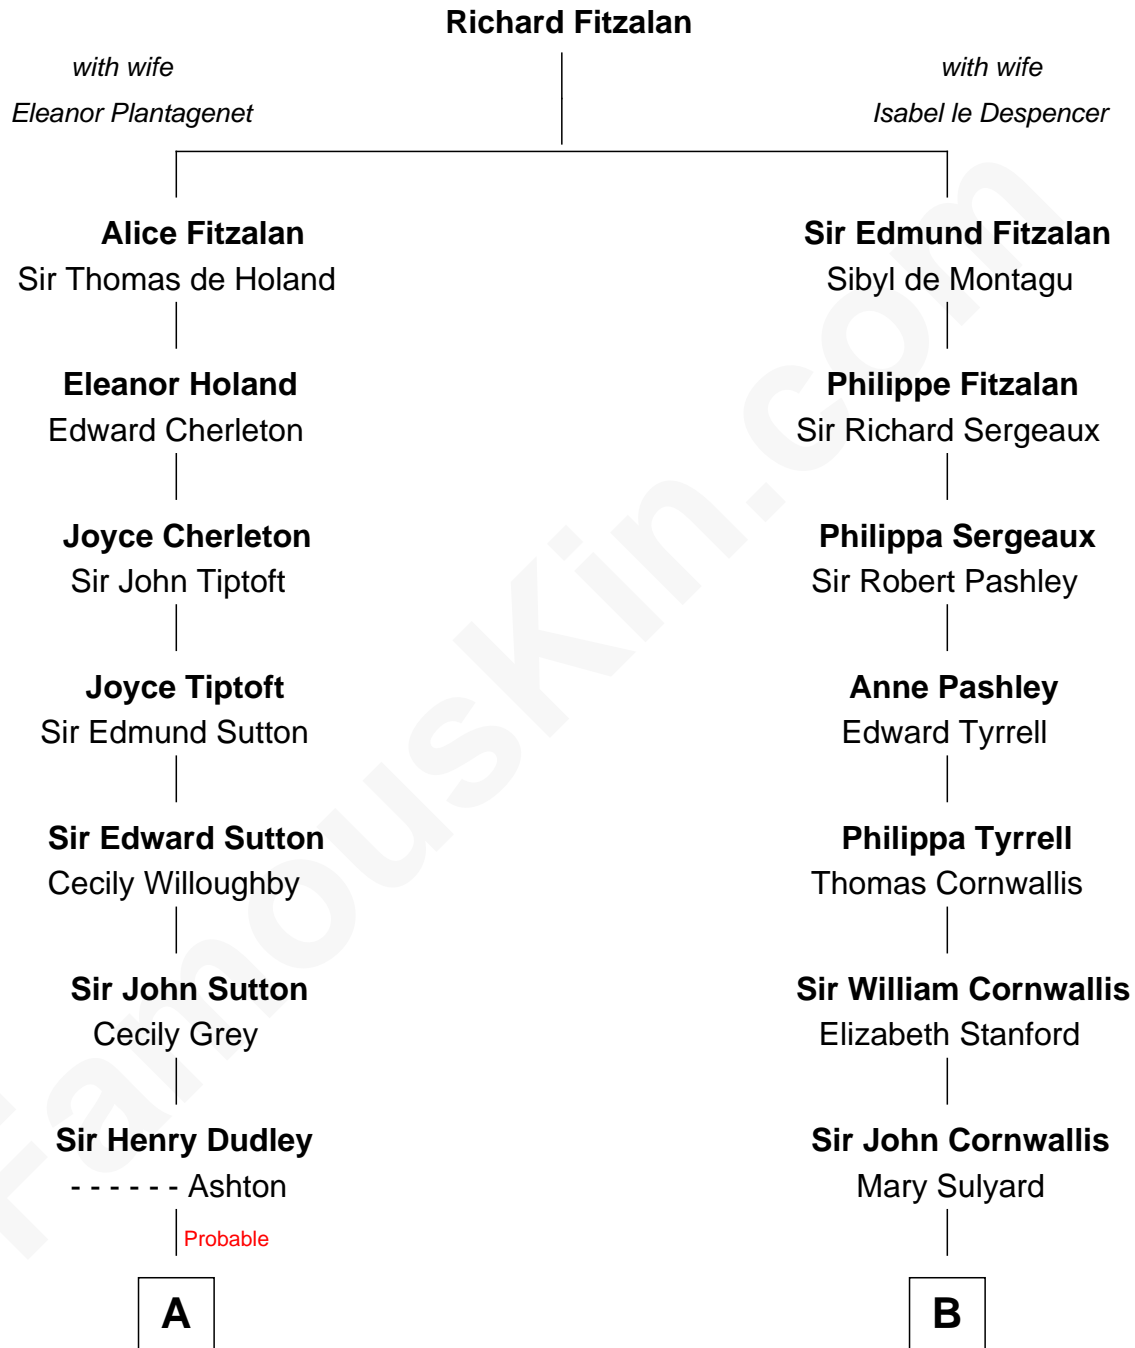

FamousKin.com Relationship Chart of

Herbert Hoover

31st U.S. President

19th cousin 1 time removed of

Marilyn Monroe

Actress, Model, and Singer

C

Theodore Minthorn

Mary Wasley

Hulda Randall Minthorn

Jessie Clark Hoover

Herbert Hoover

31st U.S. President

D

Elizabeth Cutting Easton

William Congdon Tennant