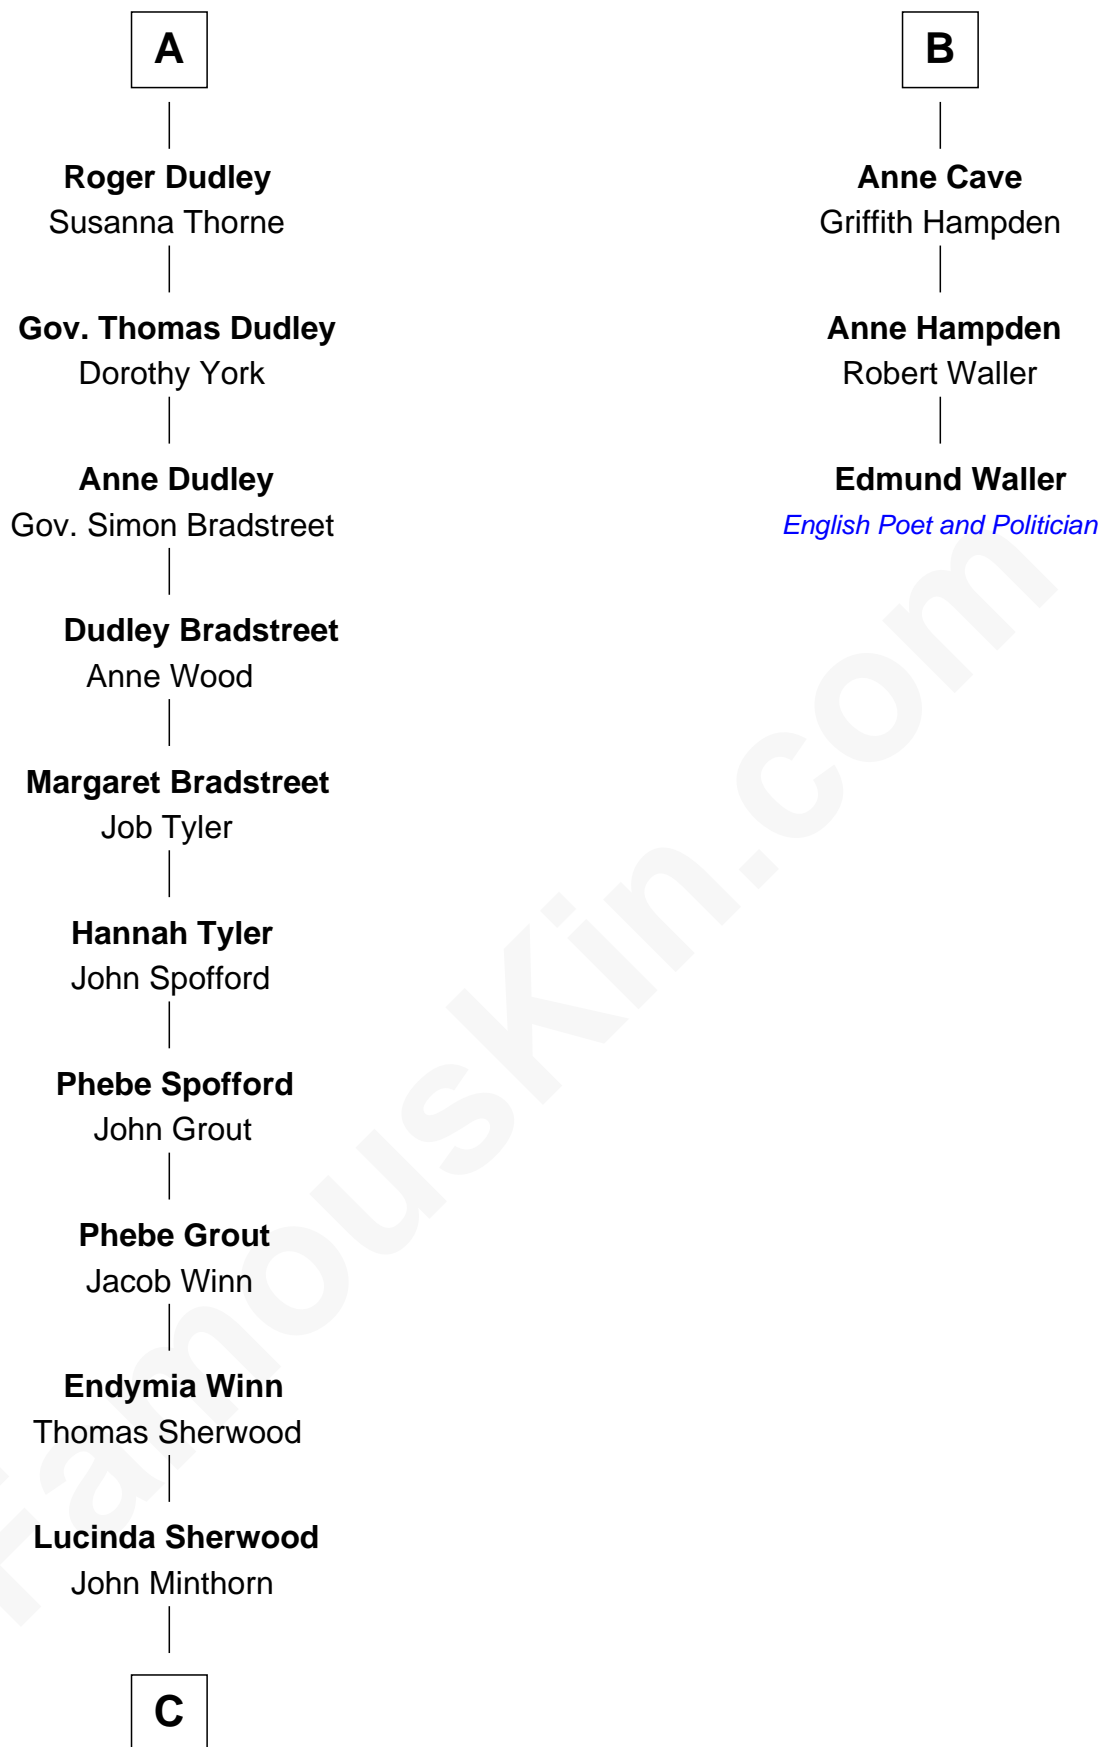

FamousKin.com Relationship Chart of

Herbert Hoover

31st U.S. President

9th cousin 10 times removed of

Edmund Waller

English Poet and Politician

Sir Reynold de Grey

Eleanor le Strange

Sir Reynold Grey

Margaret de Ros

Margaret Grey

Sir William Bonville

William Bonville

Elizabeth Harington

William Bonville

Katherine Neville

Elizabeth Boteler

Thomas Lovett

Thomas Lovett

Anne Danvers

Elizabeth Lovett

Anthony Cave

B

C

—
Theodore Minthorn

Mary Wasley

—
Hulda Randall Minthorn

Jessie Clark Hoover

—
Herbert Hoover

31st U.S. President

FamousKin.com