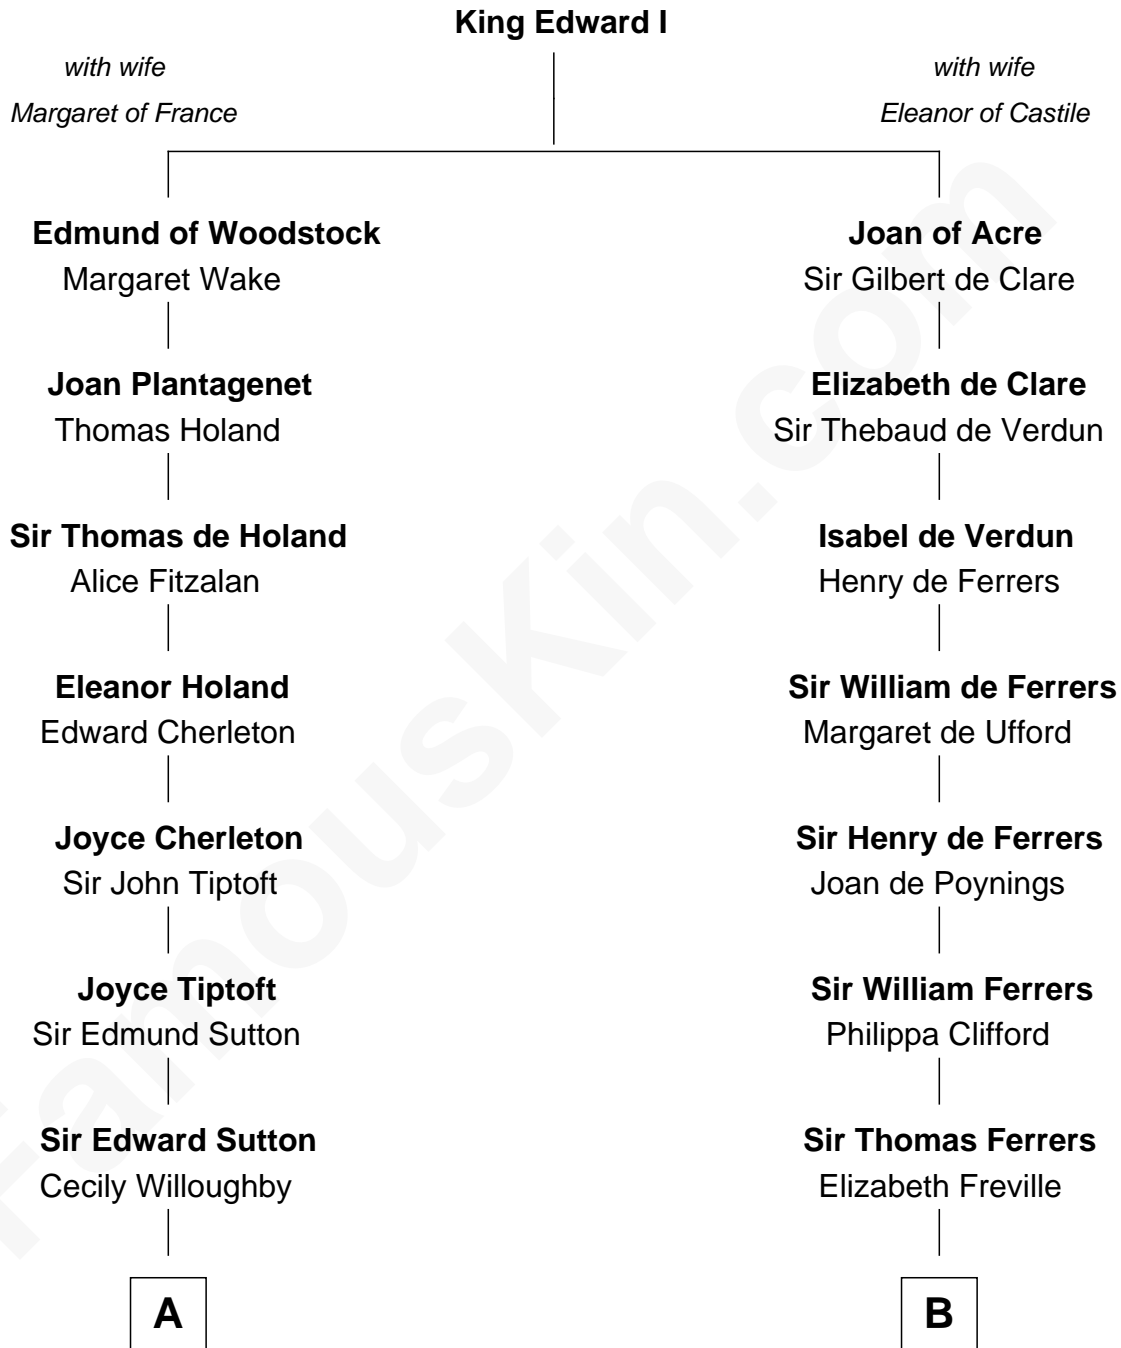

FamousKin.com Relationship Chart of

Herbert Hoover

31st U.S. President

12th cousin 9 times removed of

Edmund Waller

English Poet and Politician

C

—
Endymia Winn

Thomas Sherwood

—
Lucinda Sherwood

John Minthorn

—
Theodore Minthorn

Mary Wasley

—
Hulda Randall Minthorn

Jessie Clark Hoover

—
Herbert Hoover

31st U.S. President

FamousKin.com