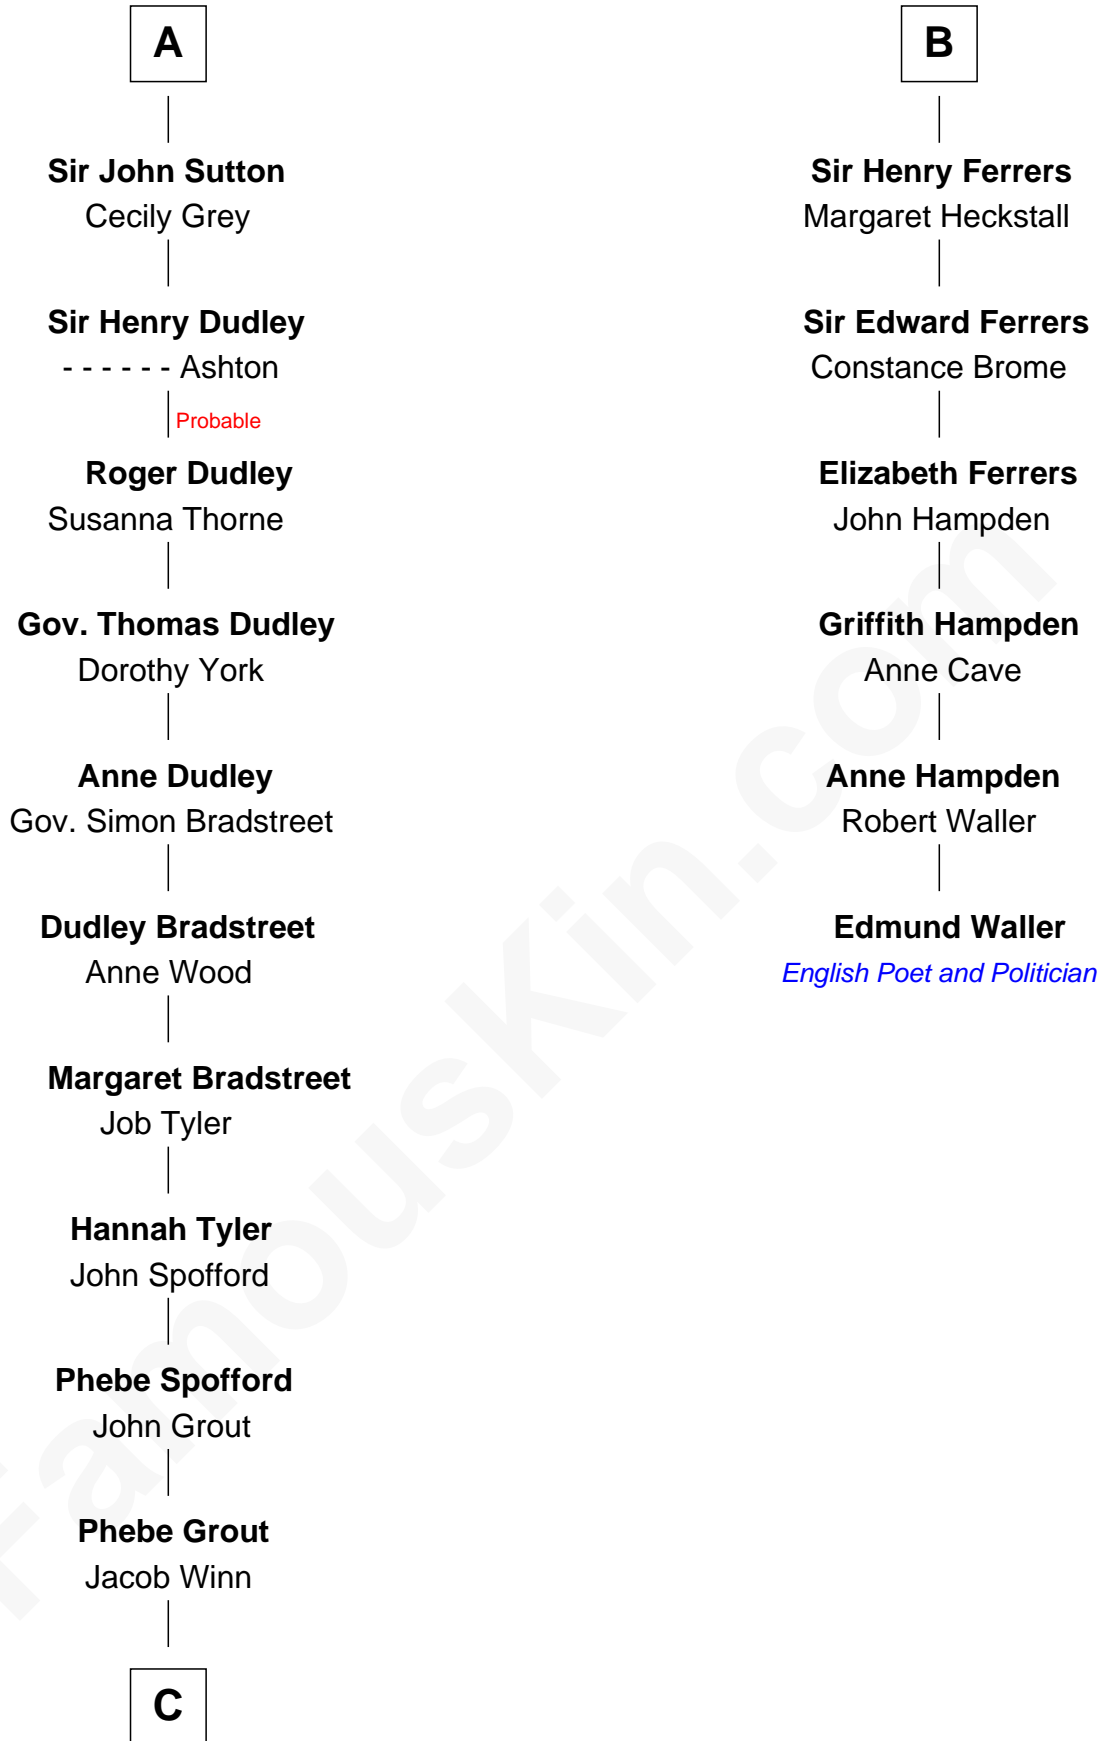

FamousKin.com Relationship Chart of

Herbert Hoover

31st U.S. President

12th cousin 9 times removed of

Edmund Waller

English Poet and Politician

C

—
Endymia Winn

Thomas Sherwood

—
Lucinda Sherwood

John Minthorn

—
Theodore Minthorn

Mary Wasley

—
Hulda Randall Minthorn

Jessie Clark Hoover

—
Herbert Hoover

31st U.S. President

FamousKin.com