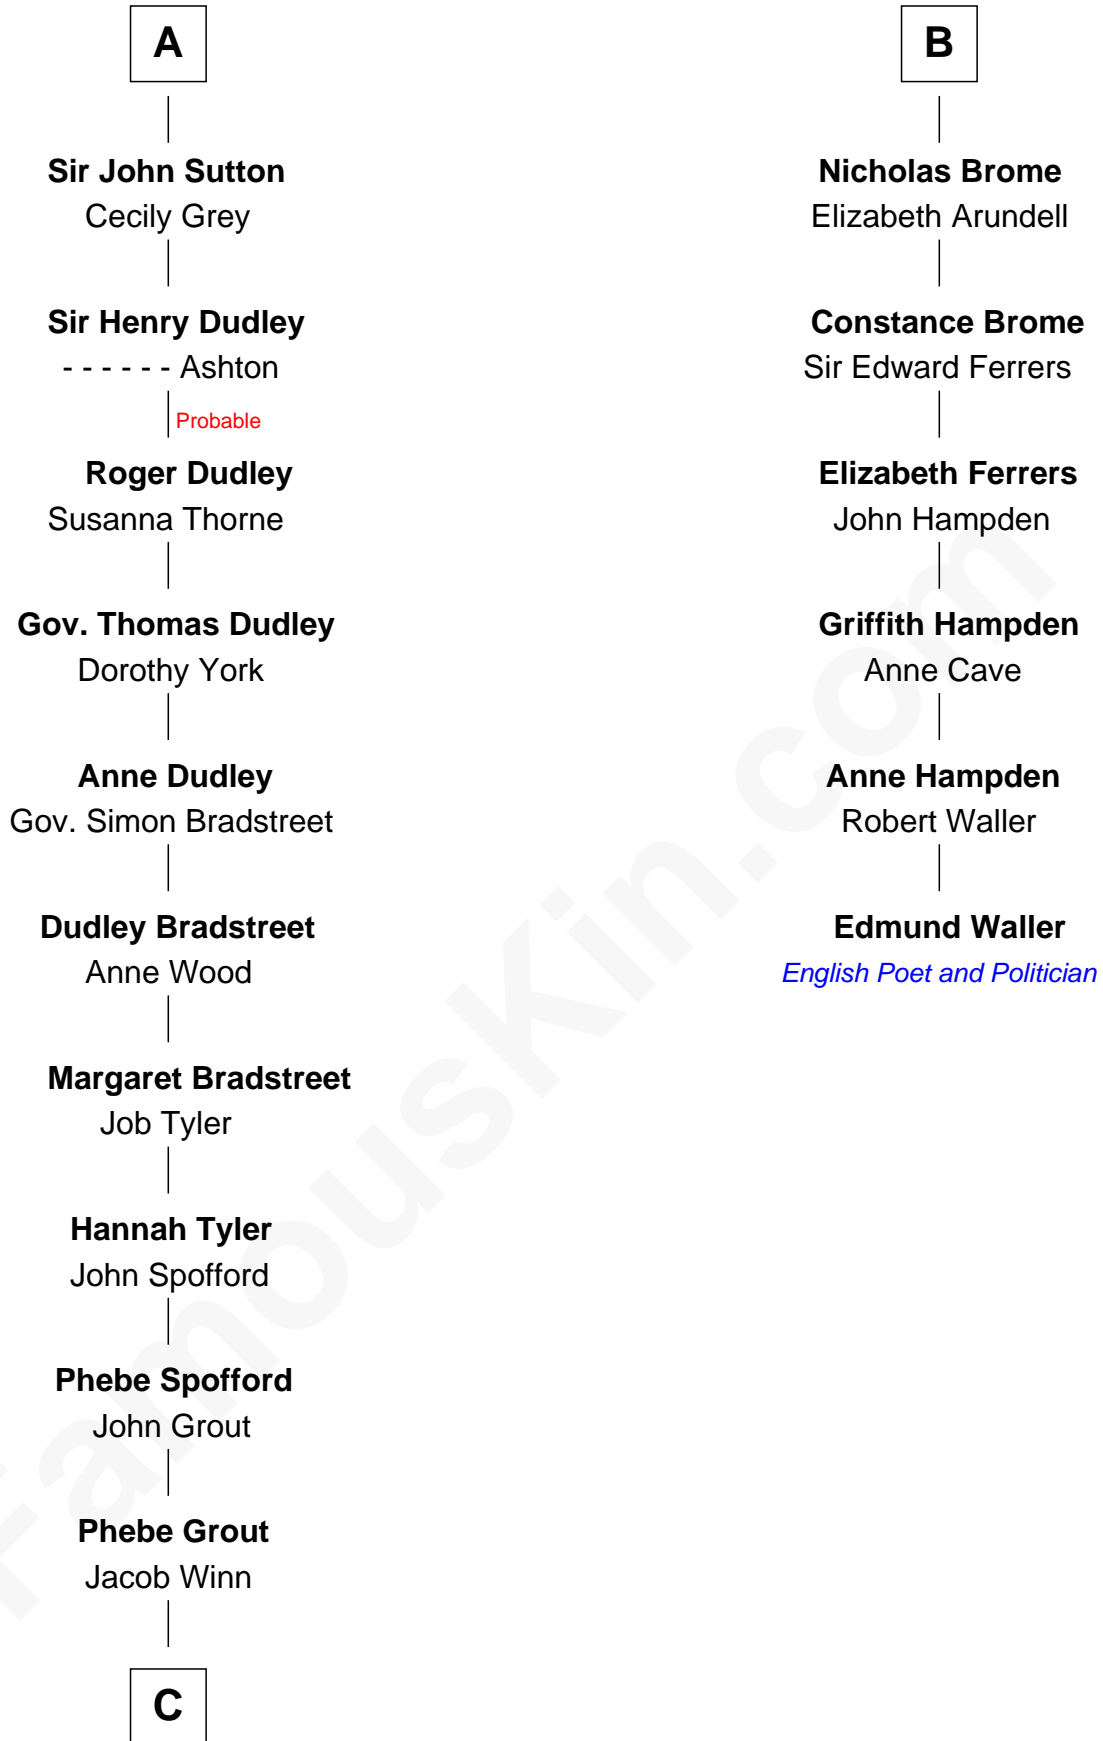

# FamousKin.com Relationship Chart of

**Herbert Hoover**

*31st U.S. President*

12th cousin 9 times removed of

**Edmund Waller**

*English Poet and Politician*

**Sir James de Audley**

Ela Longespee

**C**

—  
**Endymia Winn**

Thomas Sherwood

—  
**Lucinda Sherwood**

John Minthorn

—  
**Theodore Minthorn**

Mary Wasley

—  
**Hulda Randall Minthorn**

Jessie Clark Hoover

—  
**Herbert Hoover**

*31st U.S. President*

FamousKin.com