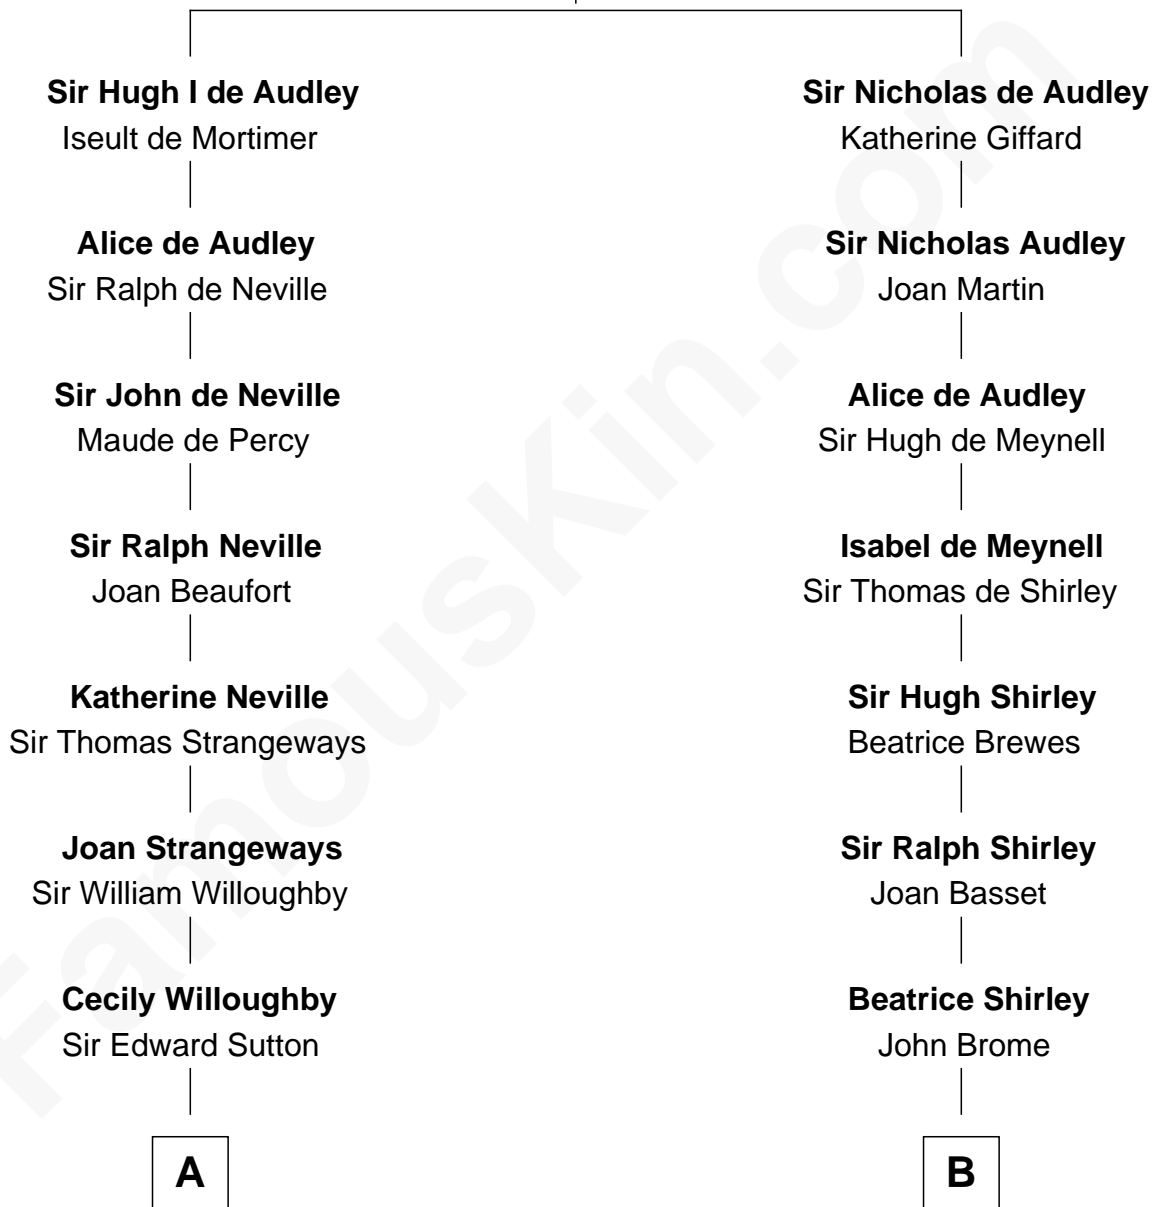

# FamousKin.com Relationship Chart of

**Herbert Hoover**

*31st U.S. President*

12th cousin 9 times removed of

**Edmund Waller**

*English Poet and Politician*

**Sir James de Audley**

Ela Longespee

**C**

—  
**Endymia Winn**

Thomas Sherwood

—  
**Lucinda Sherwood**

John Minthorn

—  
**Theodore Minthorn**

Mary Wasley

—  
**Hulda Randall Minthorn**

Jessie Clark Hoover

—  
**Herbert Hoover**

*31st U.S. President*

FamousKin.com