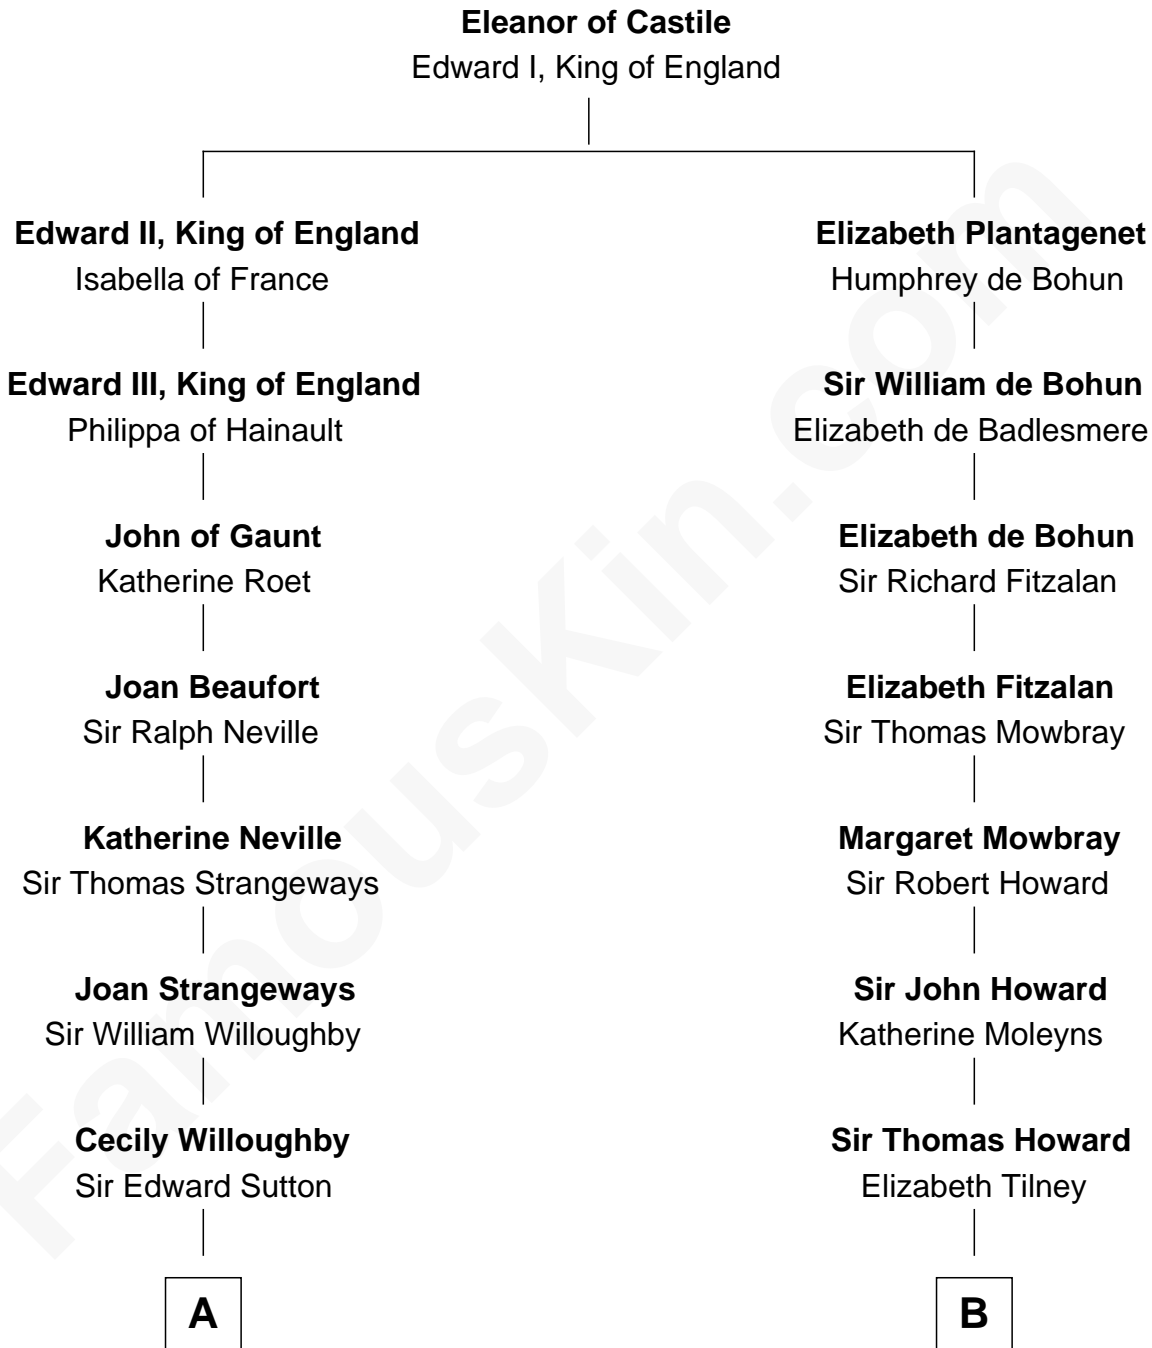

FamousKin.com Relationship Chart of

Herbert Hoover

31st U.S. President

8th cousin 13 times removed of

Catherine Howard

5th Wife of King Henry VIII

C

—
Endymia Winn

Thomas Sherwood

—
Lucinda Sherwood

John Minthorn

—
Theodore Minthorn

Mary Wasley

—
Hulda Randall Minthorn

Jessie Clark Hoover

—
Herbert Hoover

31st U.S. President

FamousKin.com