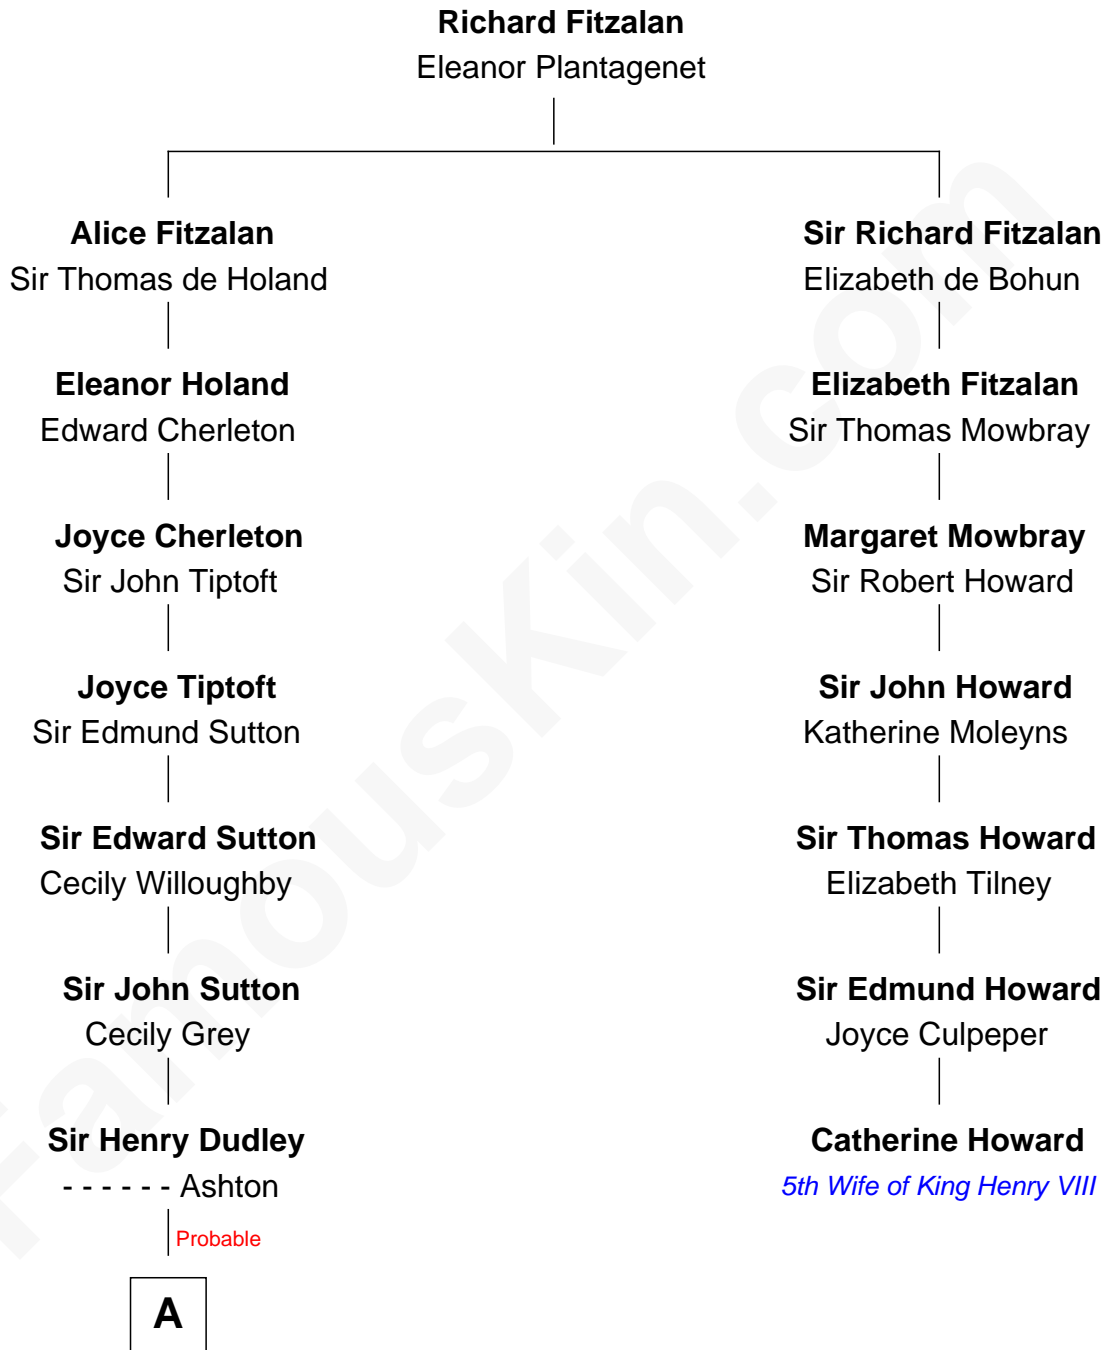

FamousKin.com Relationship Chart of

Herbert Hoover

31st U.S. President

6th cousin 13 times removed of

Catherine Howard

5th Wife of King Henry VIII

B

—
Theodore Minthorn

Mary Wasley

—
Hulda Randall Minthorn

Jessie Clark Hoover

—
Herbert Hoover

31st U.S. President

FamousKin.com