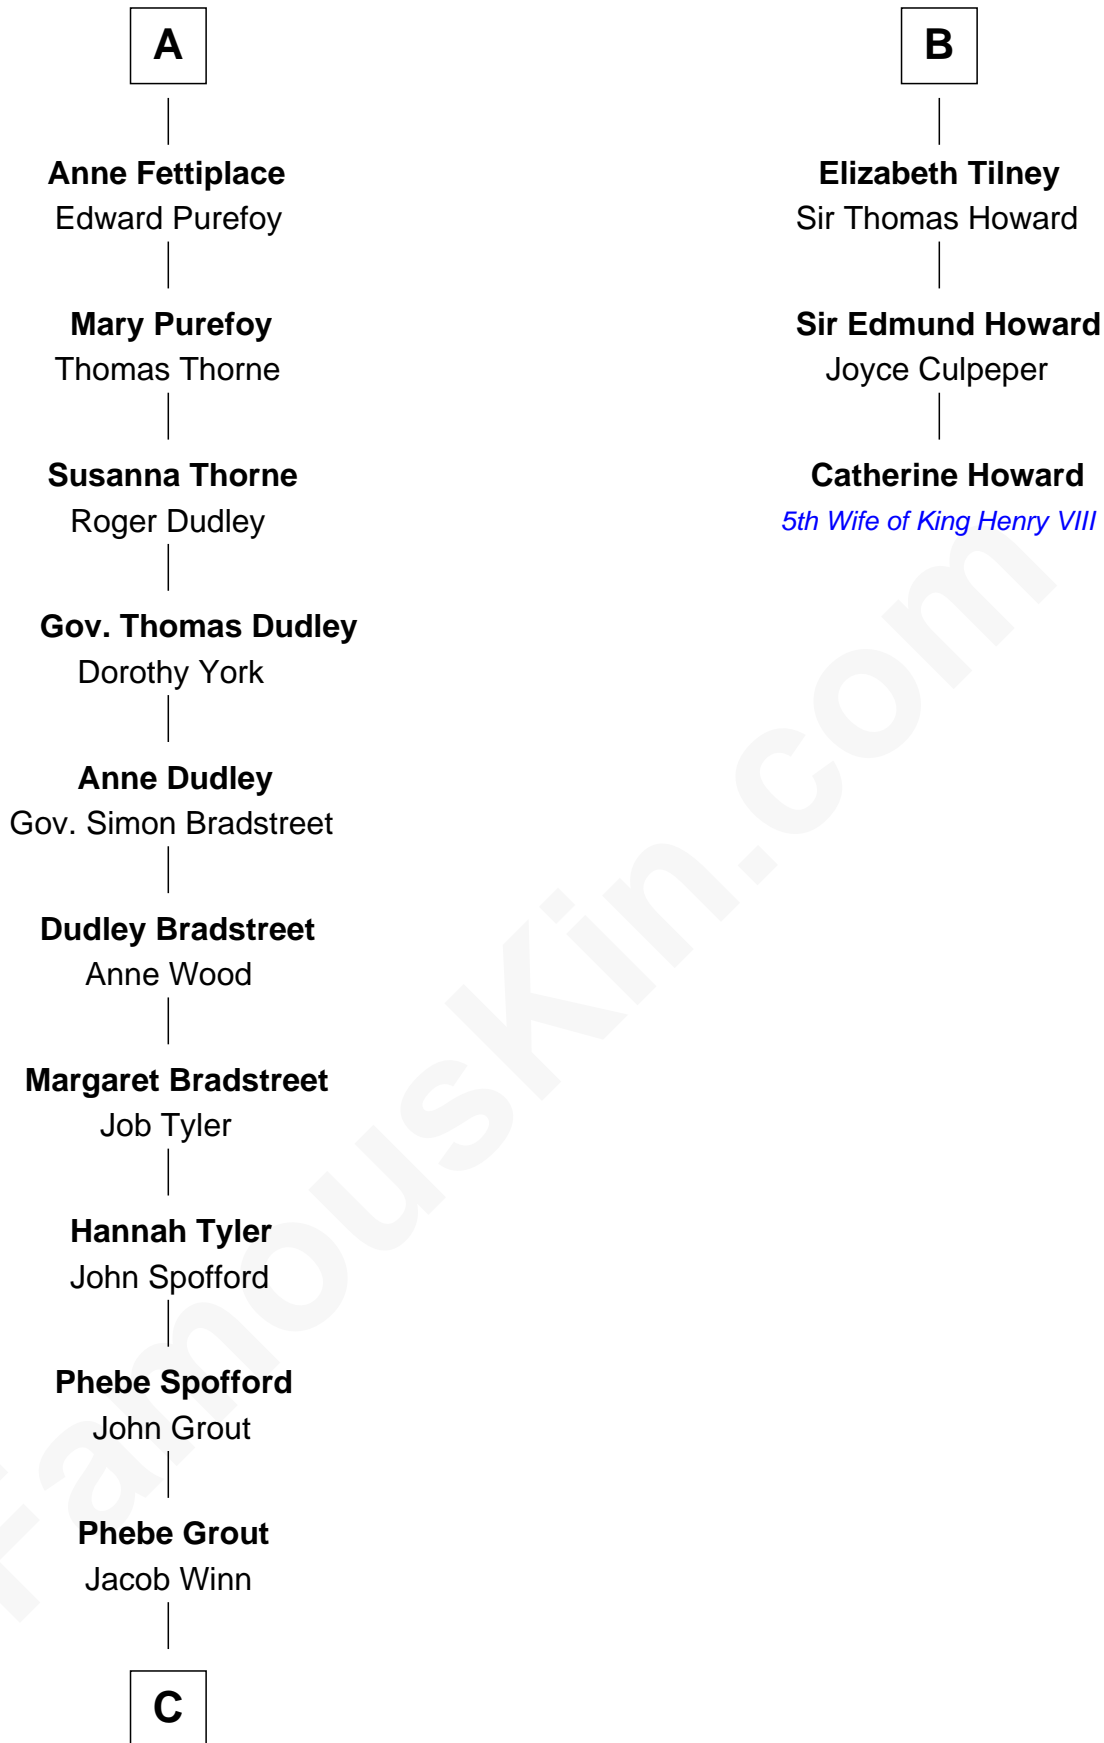

FamousKin.com Relationship Chart of

Herbert Hoover

31st U.S. President

9th cousin 12 times removed of

Catherine Howard

5th Wife of King Henry VIII

C

—
Endymia Winn

Thomas Sherwood

—
Lucinda Sherwood

John Minthorn

—
Theodore Minthorn

Mary Wasley

—
Hulda Randall Minthorn

Jessie Clark Hoover

—
Herbert Hoover