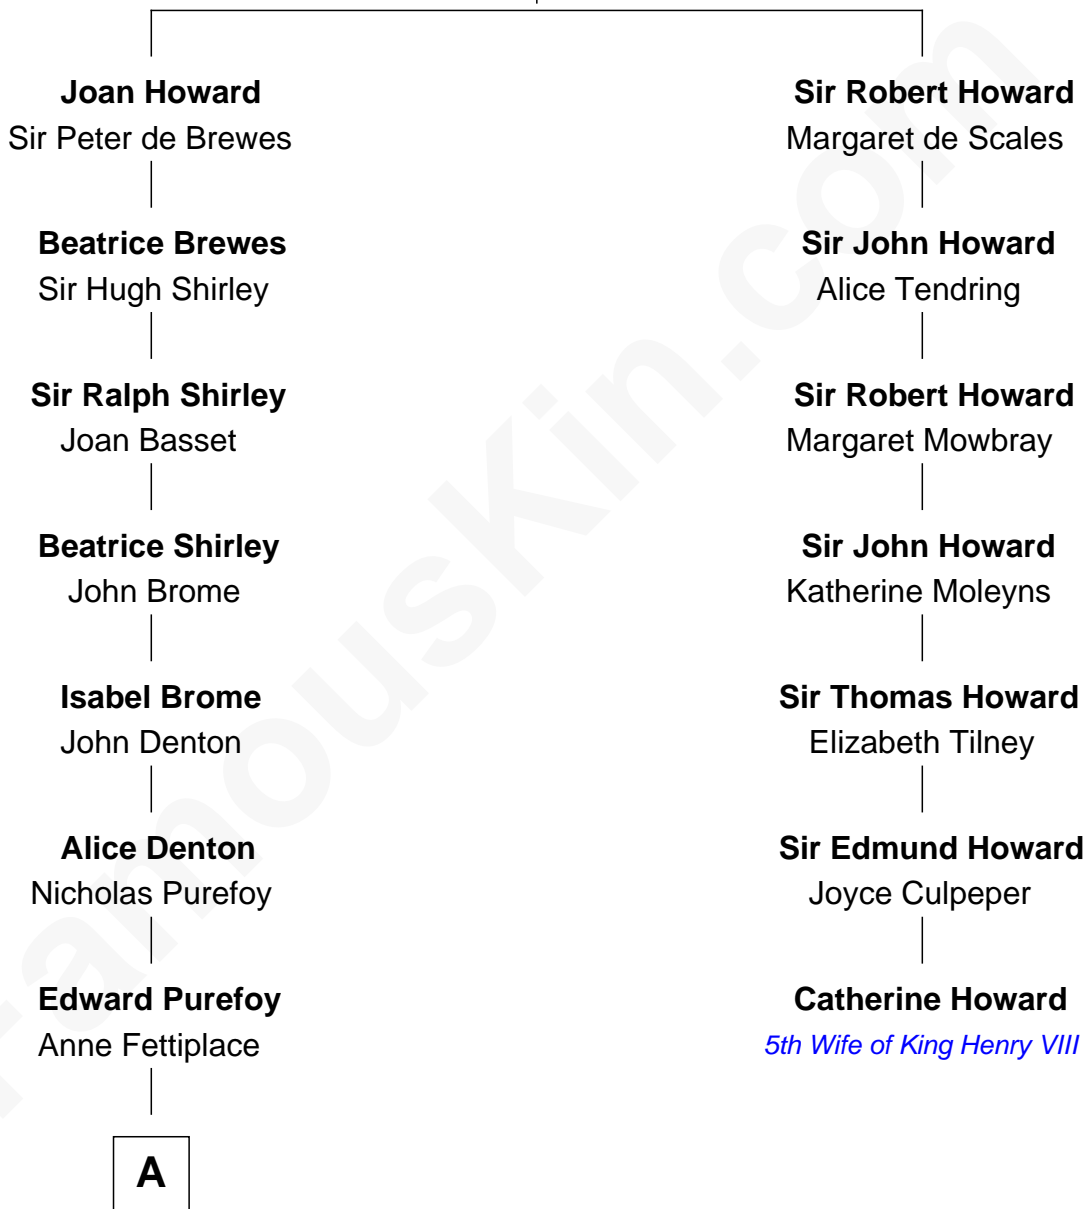

FamousKin.com Relationship Chart of

Herbert Hoover

31st U.S. President

6th cousin 14 times removed of

Catherine Howard

5th Wife of King Henry VIII

Sir John Howard

Alice de Bois

B

—
Lucinda Sherwood

John Minthorn

—
Theodore Minthorn

Mary Wasley

—
Hulda Randall Minthorn

Jessie Clark Hoover

—
Herbert Hoover

31st U.S. President

FamousKin.com