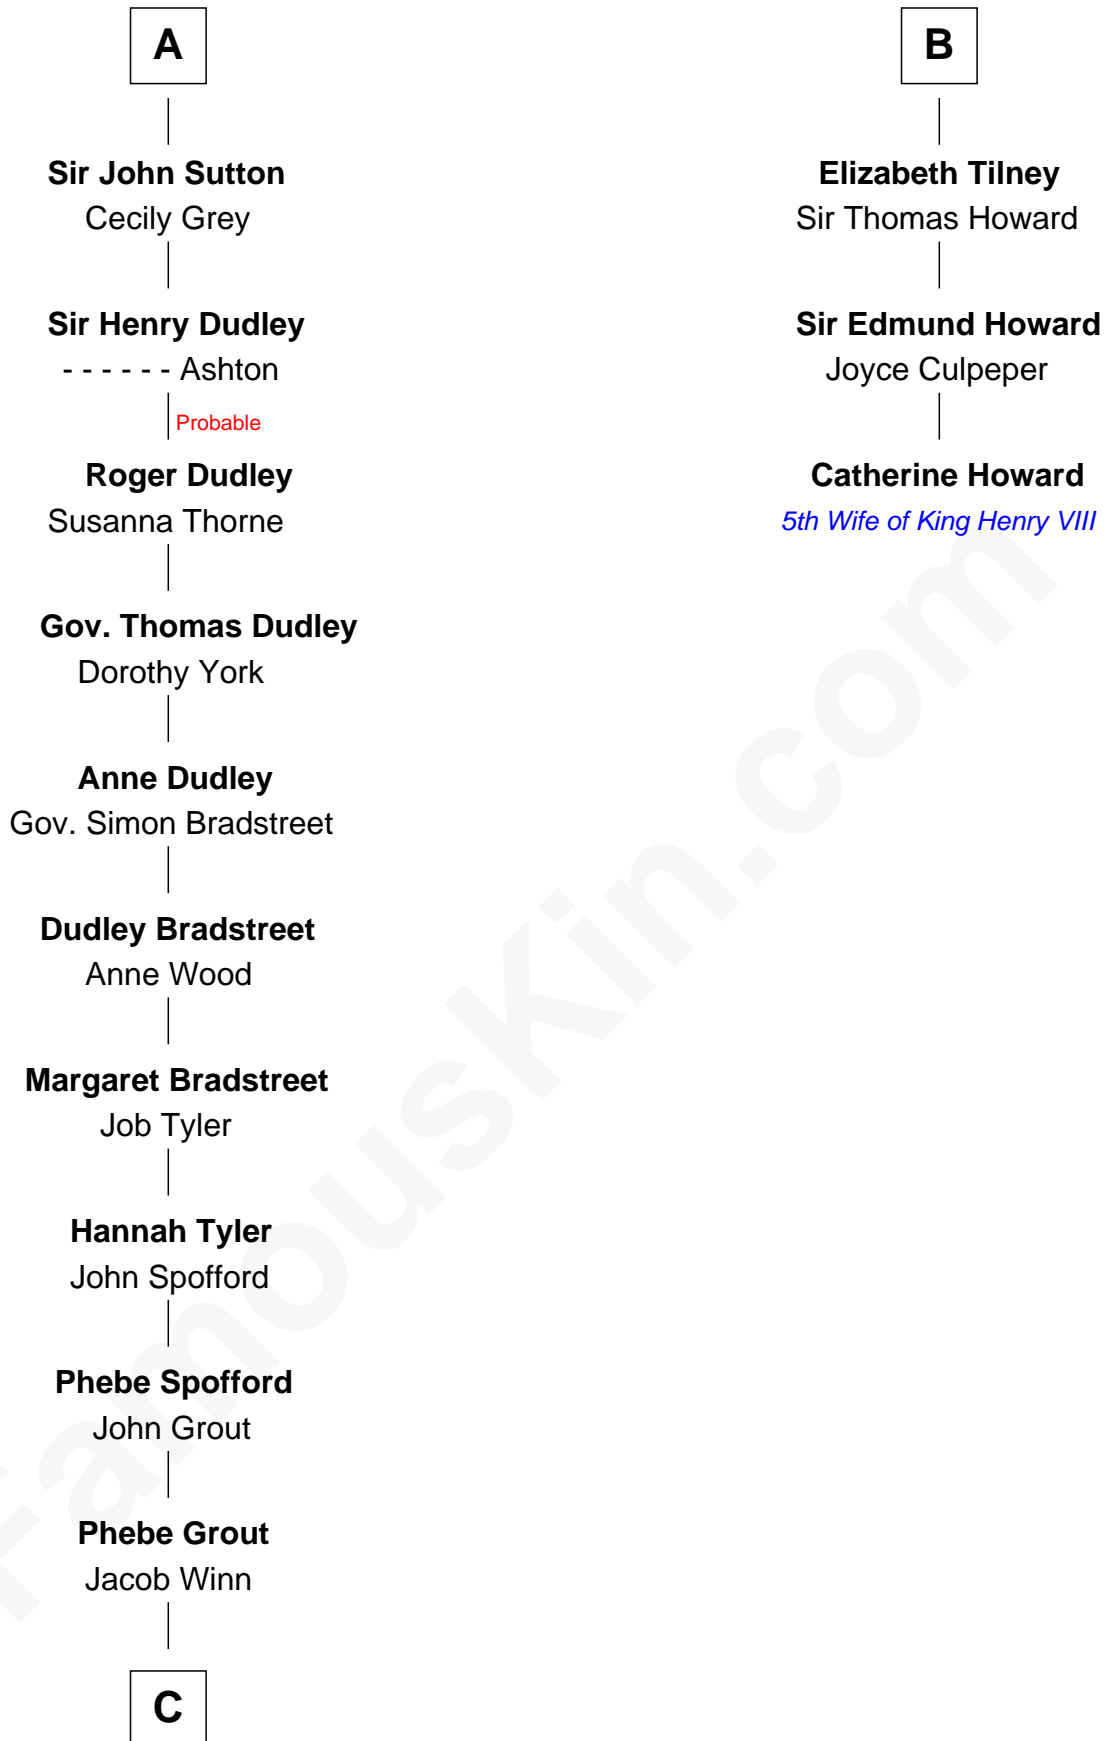

# FamousKin.com Relationship Chart of

**Herbert Hoover**

*31st U.S. President*

9th cousin 12 times removed of

**Catherine Howard**

*5th Wife of King Henry VIII*

**Sir William de Cantilupe**

Eve de Braiose

**C**

—  
**Endymia Winn**

Thomas Sherwood

—  
**Lucinda Sherwood**

John Minthorn

—  
**Theodore Minthorn**

Mary Wasley

—  
**Hulda Randall Minthorn**

Jessie Clark Hoover

—  
**Herbert Hoover**

*31st U.S. President*

FamousKin.com