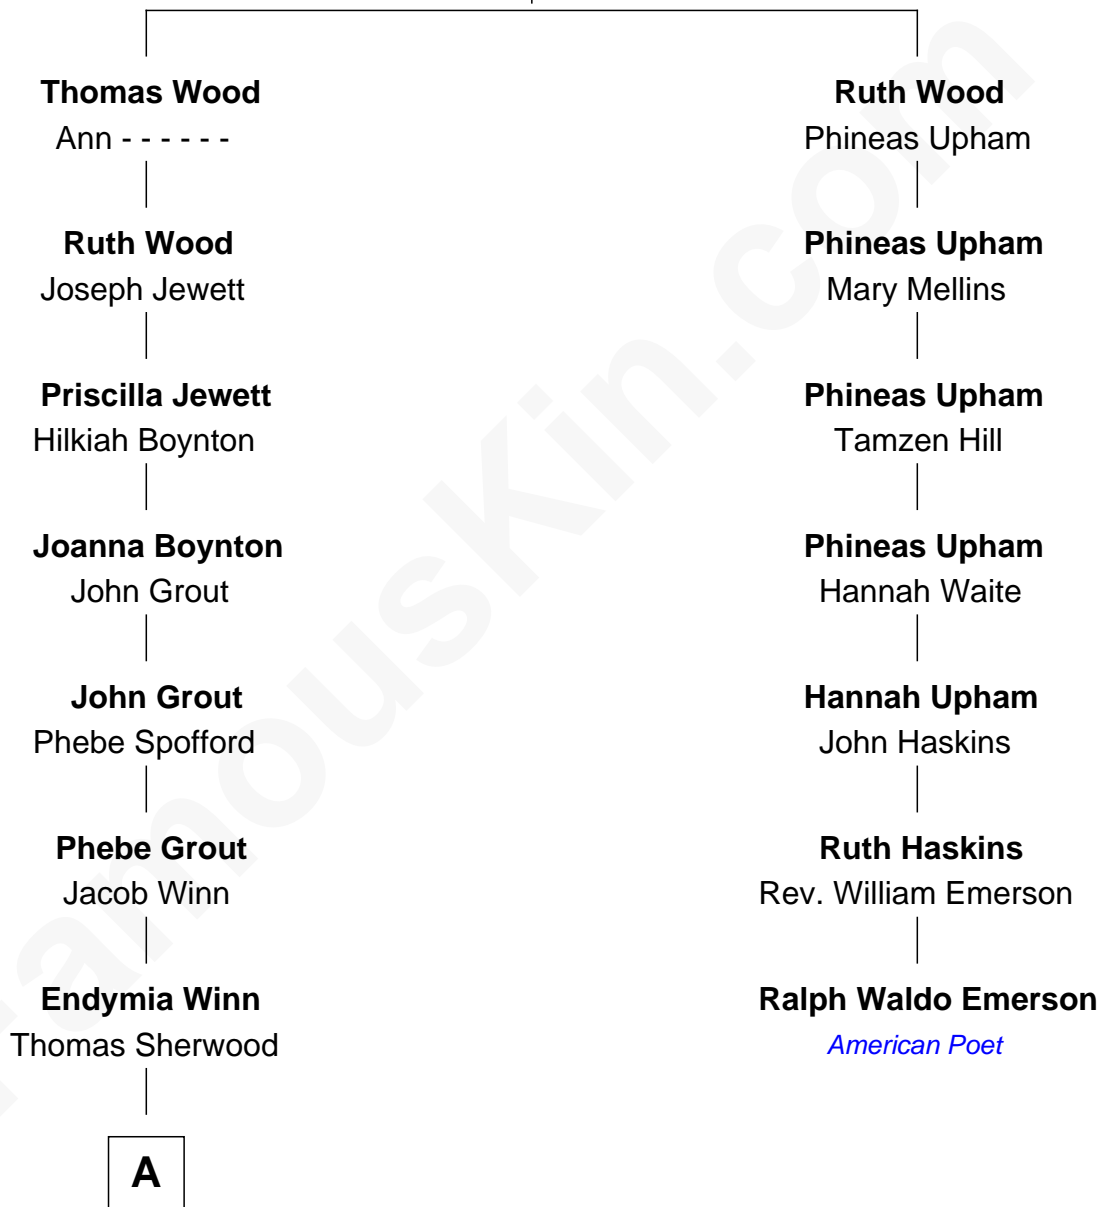

# FamousKin.com Relationship Chart of

**Herbert Hoover**

*31st U.S. President*

6th cousin 4 times removed of

**Ralph Waldo Emerson**

*American Poet*

**Edward Wood**

Ruth Lee

**A**

—  
**Lucinda Sherwood**

John Minthorn

—  
**Theodore Minthorn**

Mary Wasley

—  
**Hulda Randall Minthorn**

Jessie Clark Hoover

—  
**Herbert Hoover**

*31st U.S. President*

FamousKin.com