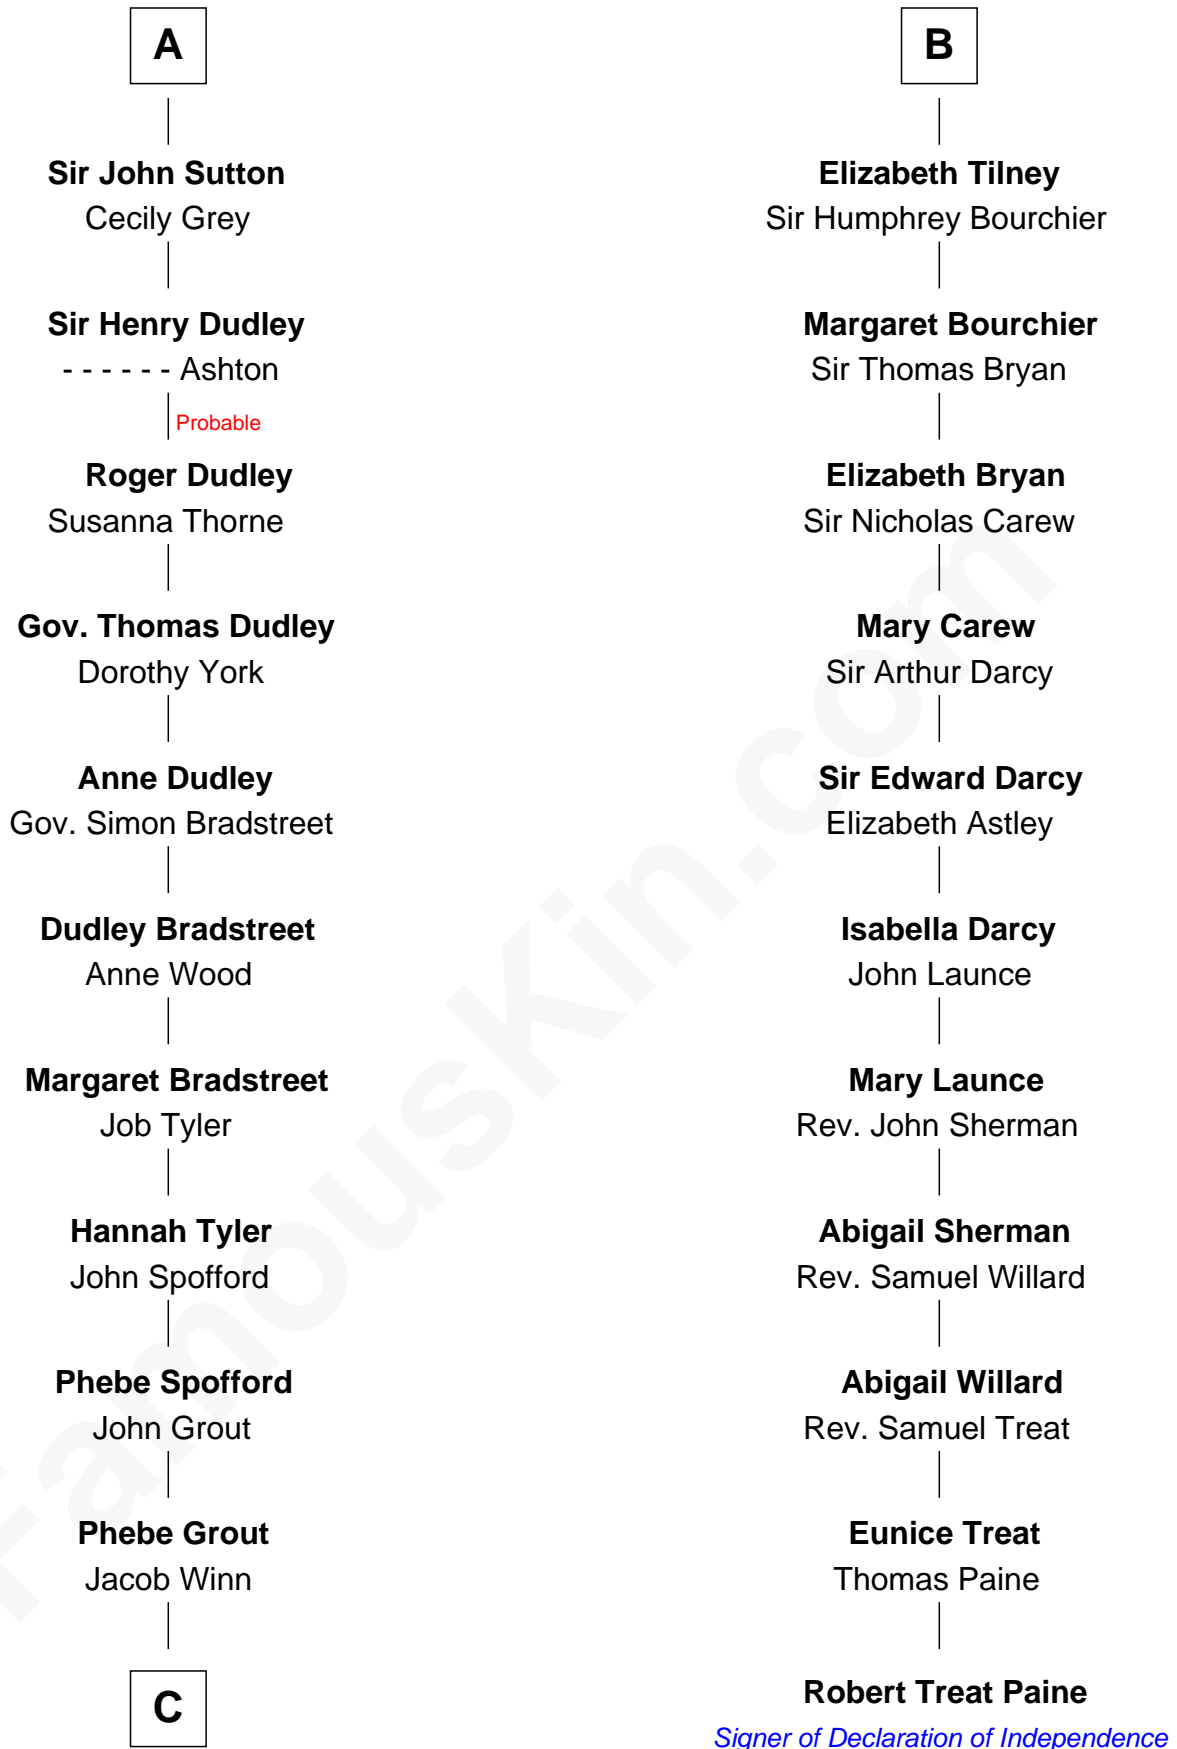

FamousKin.com Relationship Chart of

Herbert Hoover

31st U.S. President

17th cousin 4 times removed of

Robert Treat Paine

Signer of the Declaration of Independence

Sir William de Cantilupe

Eve de Braiose

C

—
Endymia Winn

Thomas Sherwood

—
Lucinda Sherwood

John Minthorn

—
Theodore Minthorn

Mary Wasley

—
Hulda Randall Minthorn