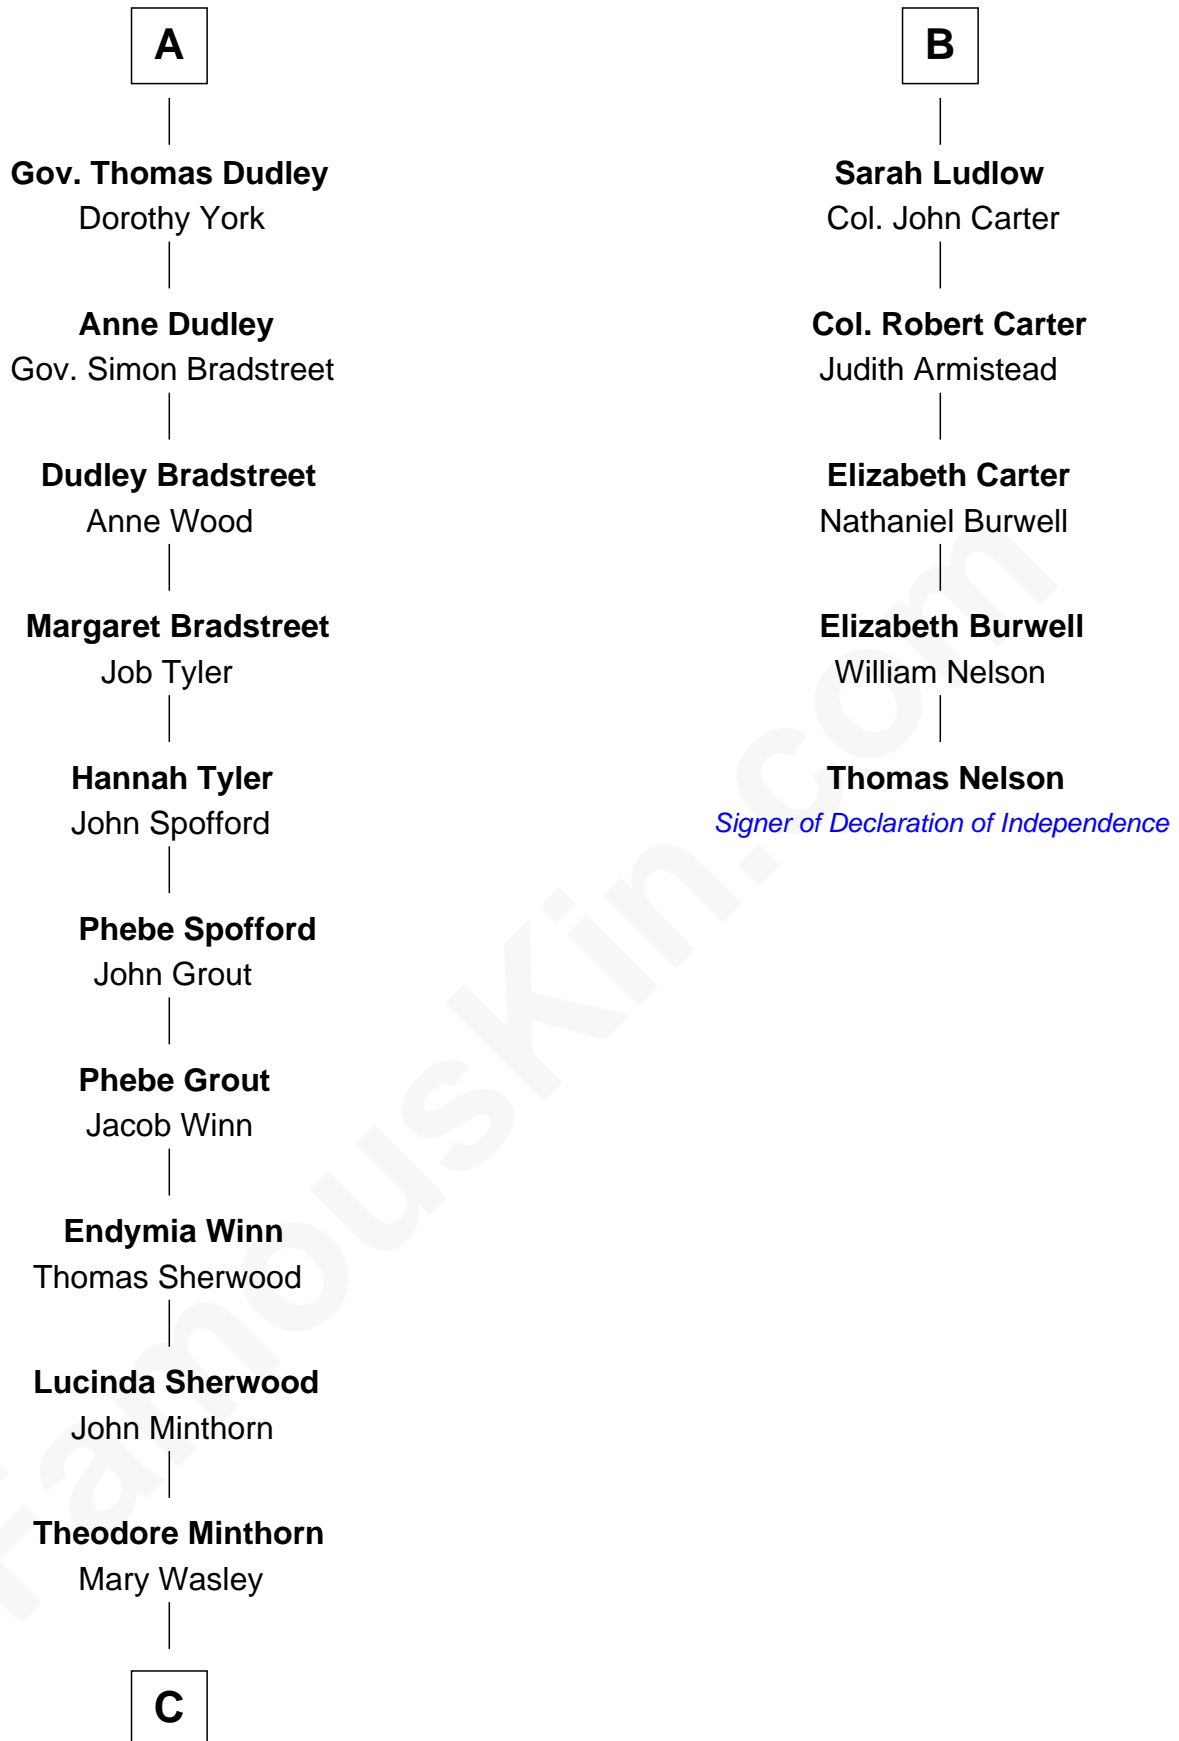

FamousKin.com Relationship Chart of

Herbert Hoover

31st U.S. President

11th cousin 7 times removed of

Thomas Nelson

Signer of the Declaration of Independence

Sir Walter Blount

Sancha de Ayala

Edith Windsor

George Ludlow

Thomas Ludlow

Jane Pyle

Gabriel Ludlow

Phillis -----

B

C

Hulda Randall Minthorn

Jessie Clark Hoover

Herbert Hoover

31st U.S. President

FamousKin.com