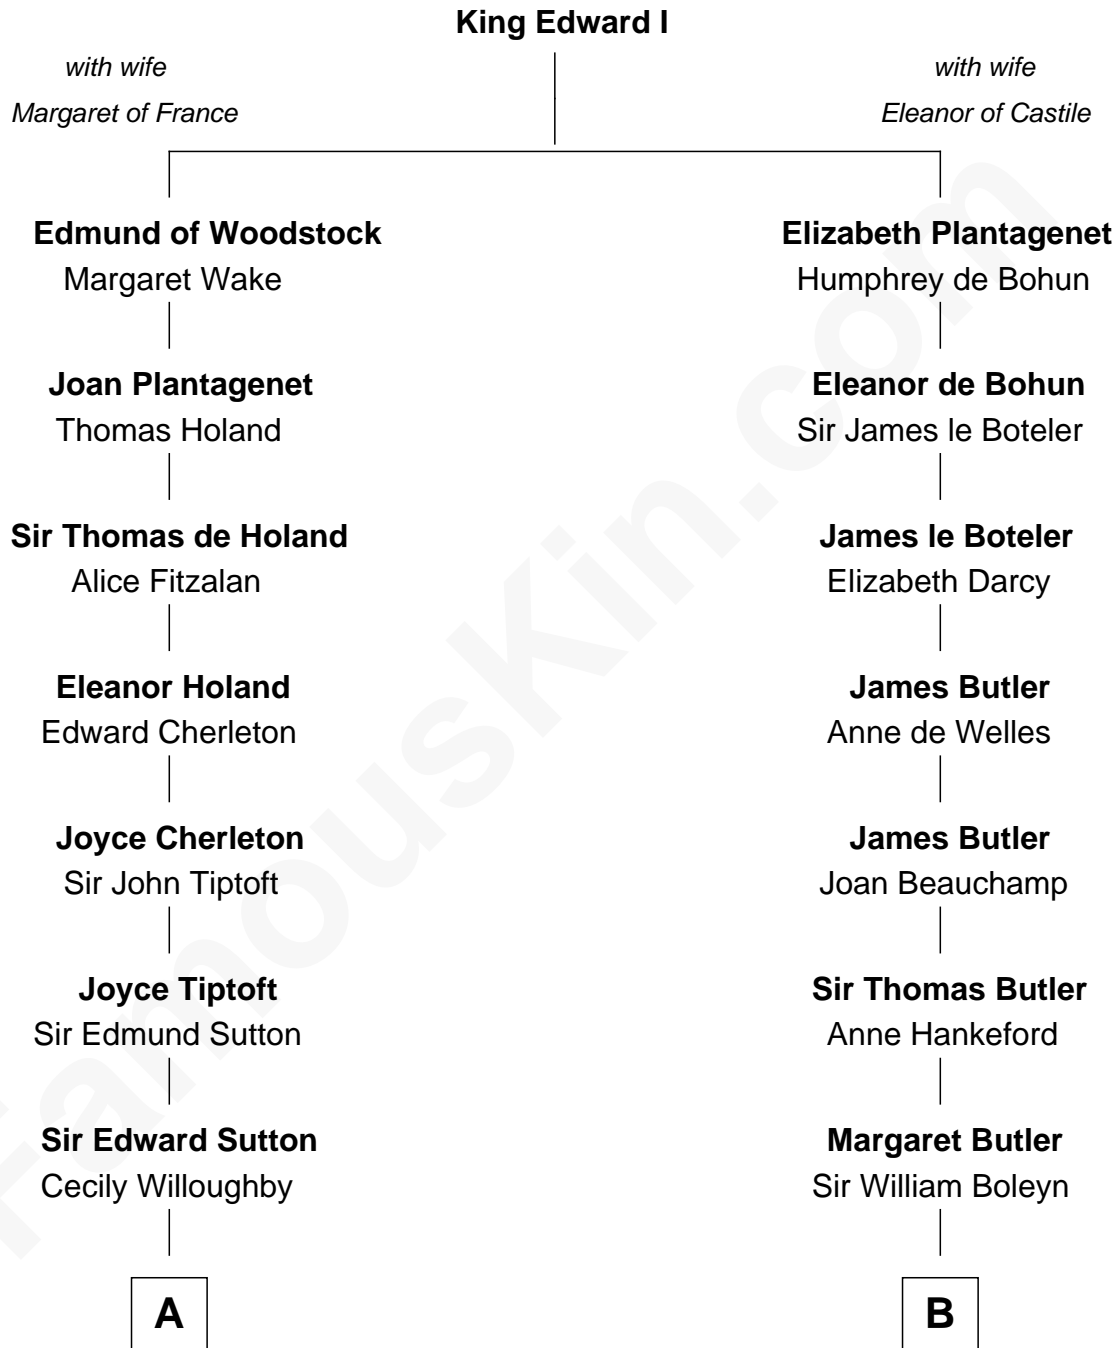

FamousKin.com Relationship Chart of

Herbert Hoover

31st U.S. President

16th cousin 5 times removed of

William Floyd

Signer of the Declaration of Independence

C

—
Endymia Winn

Thomas Sherwood

—
Lucinda Sherwood

John Minthorn

—
Theodore Minthorn

Mary Wasley

—
Hulda Randall Minthorn

Jessie Clark Hoover

—
Herbert Hoover

31st U.S. President