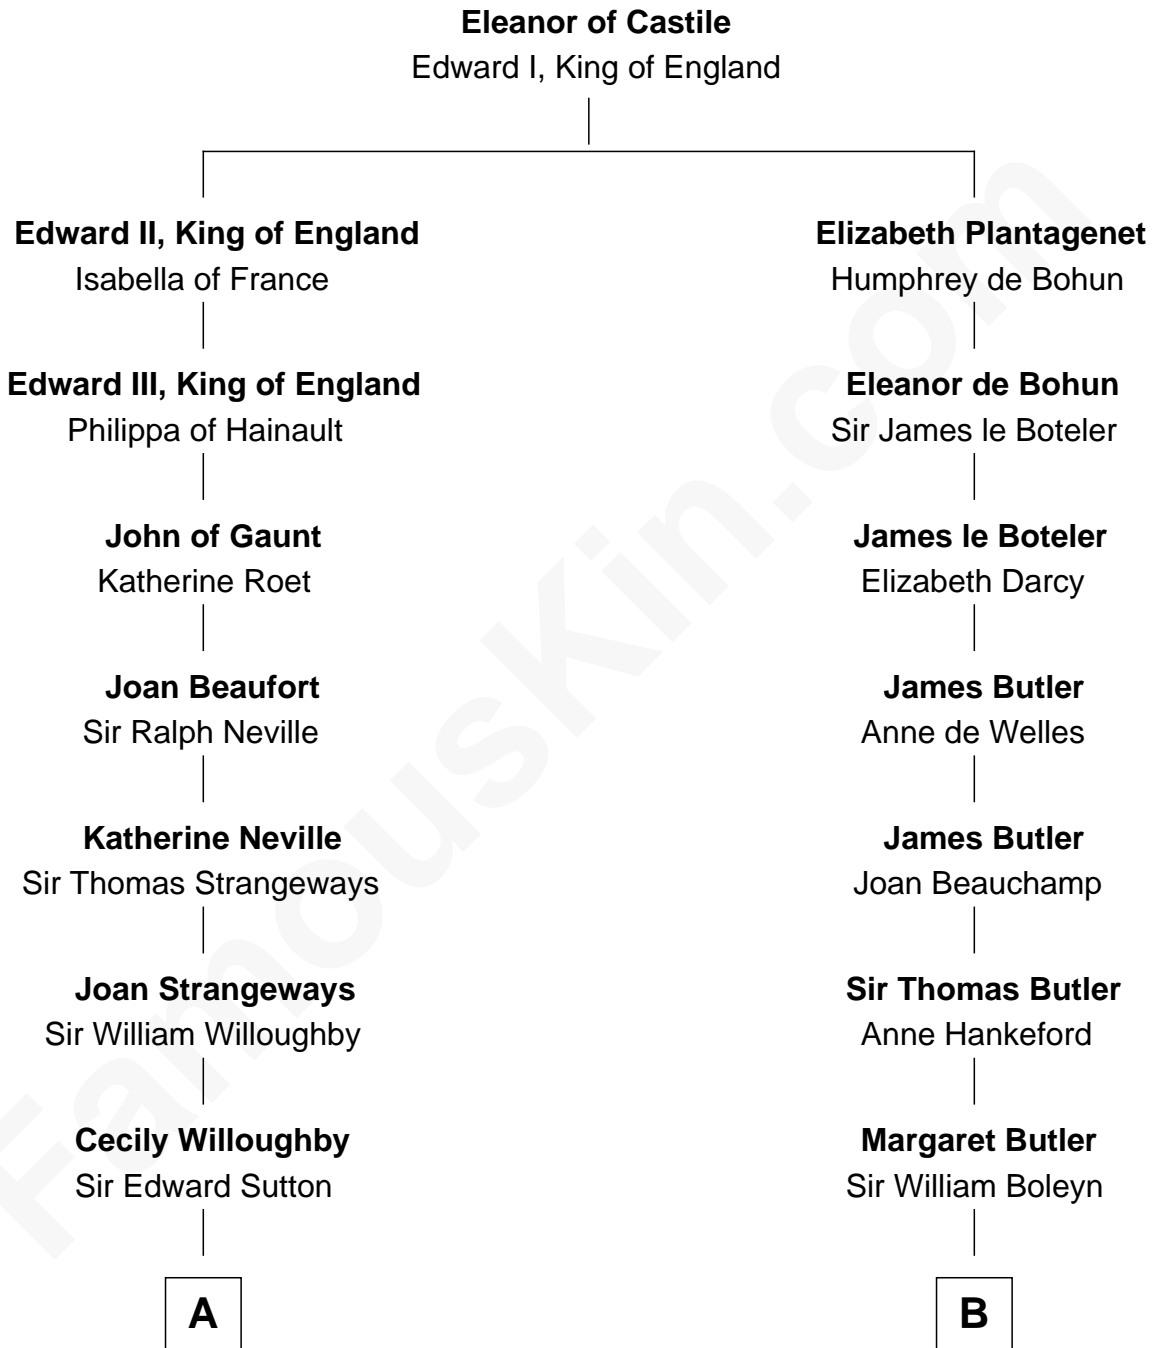

FamousKin.com Relationship Chart of

Herbert Hoover

31st U.S. President

16th cousin 5 times removed of

William Floyd

Signer of the Declaration of Independence

C

—
Endymia Winn

Thomas Sherwood

—
Lucinda Sherwood

John Minthorn

—
Theodore Minthorn

Mary Wasley

—
Hulda Randall Minthorn

Jessie Clark Hoover

—
Herbert Hoover

31st U.S. President