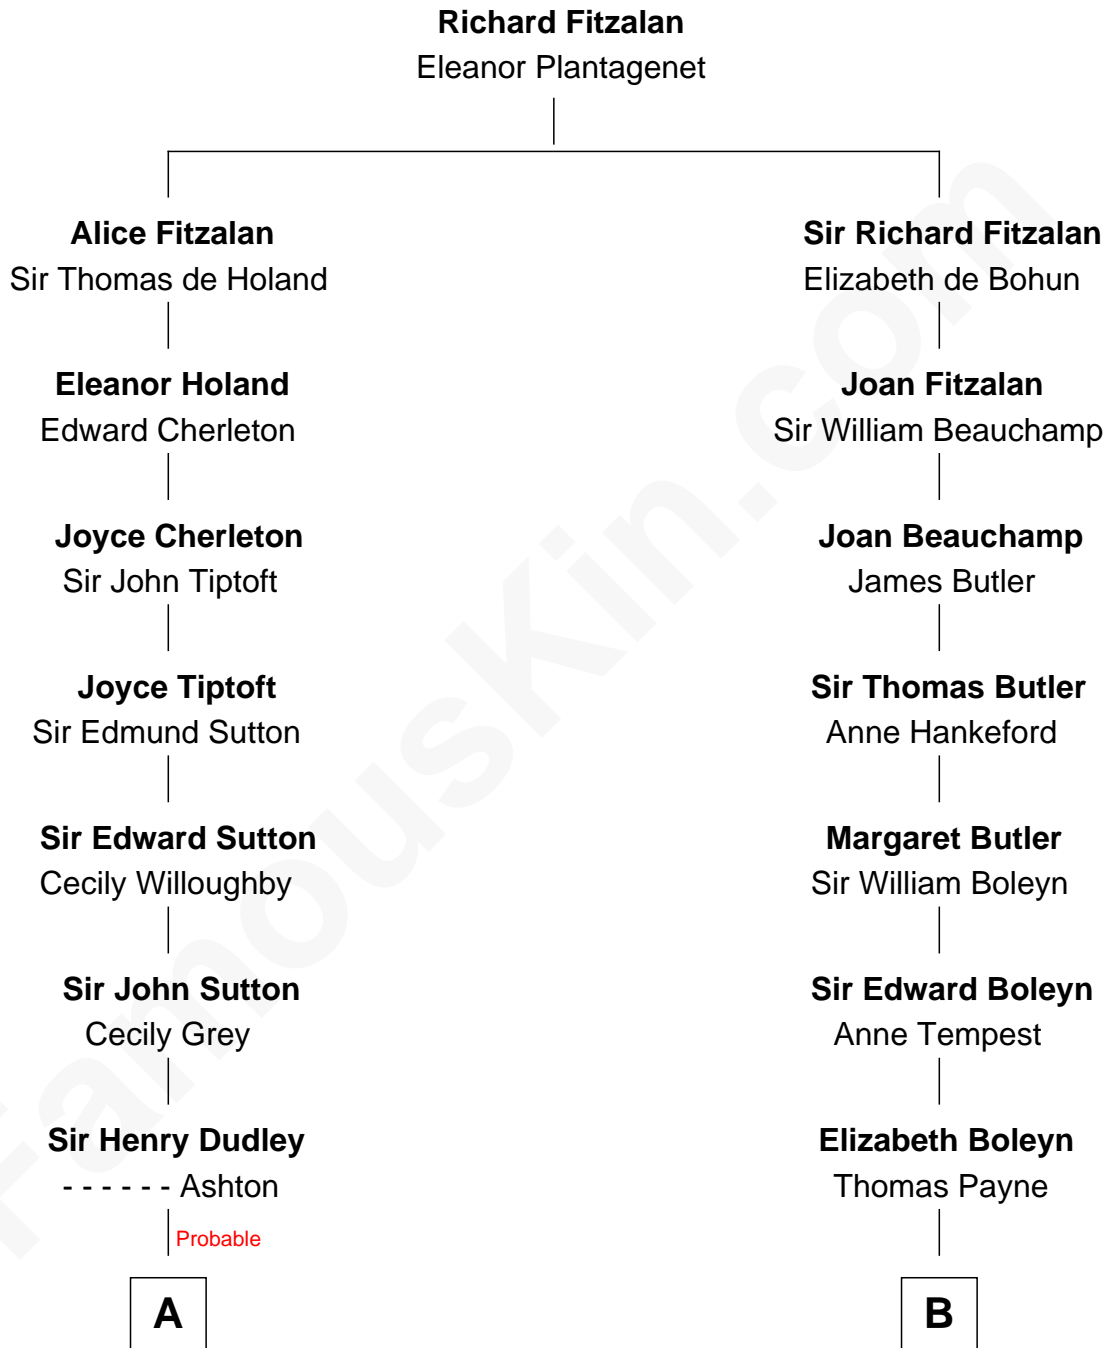

FamousKin.com Relationship Chart of

Herbert Hoover

31st U.S. President

14th cousin 5 times removed of

William Floyd

Signer of the Declaration of Independence

C

Theodore Minthorn

Mary Wasley

Hulda Randall Minthorn

Jessie Clark Hoover

Herbert Hoover

31st U.S. President

FamousKin.com