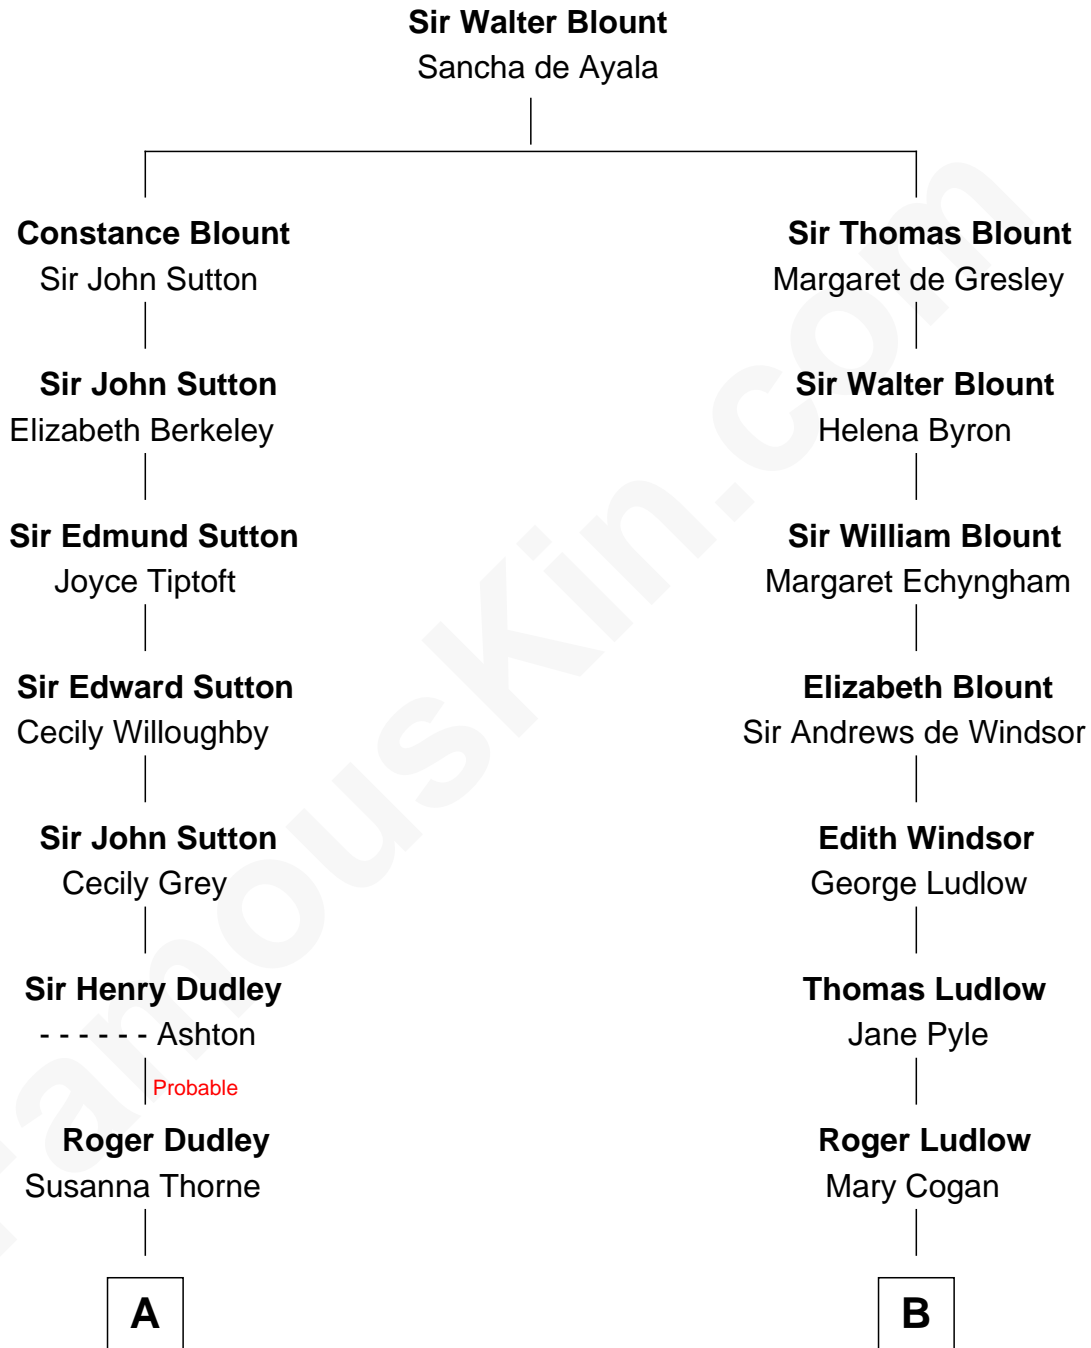

FamousKin.com Relationship Chart of

Herbert Hoover

31st U.S. President

10th cousin 8 times removed of

Caleb Brewster

Member of the Culper Spy Ring during the American Revolution

C

—
Hulda Randall Minthorn

Jessie Clark Hoover

—
Herbert Hoover

31st U.S. President

FamousKin.com