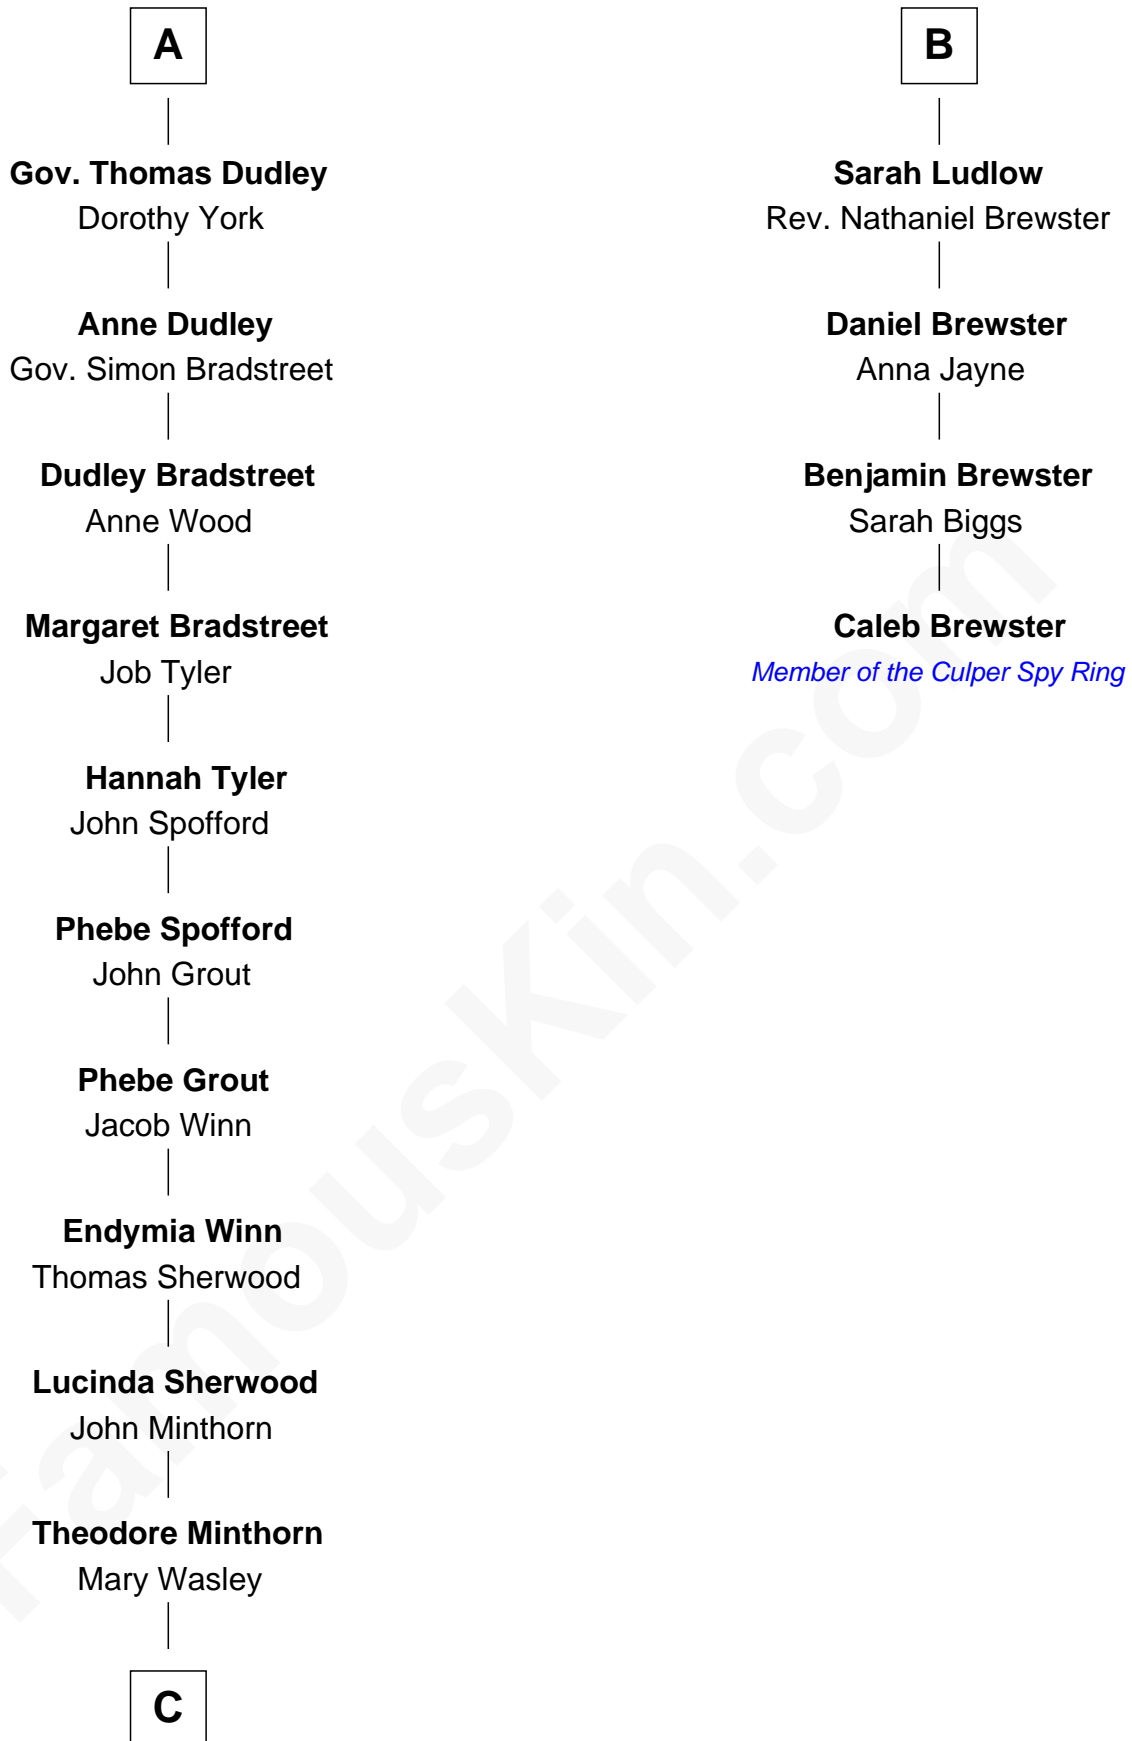

FamousKin.com Relationship Chart of

Herbert Hoover

31st U.S. President

10th cousin 8 times removed of

Caleb Brewster

Member of the Culper Spy Ring during the American Revolution

C

—
Hulda Randall Minthorn

Jessie Clark Hoover

—
Herbert Hoover

31st U.S. President

FamousKin.com