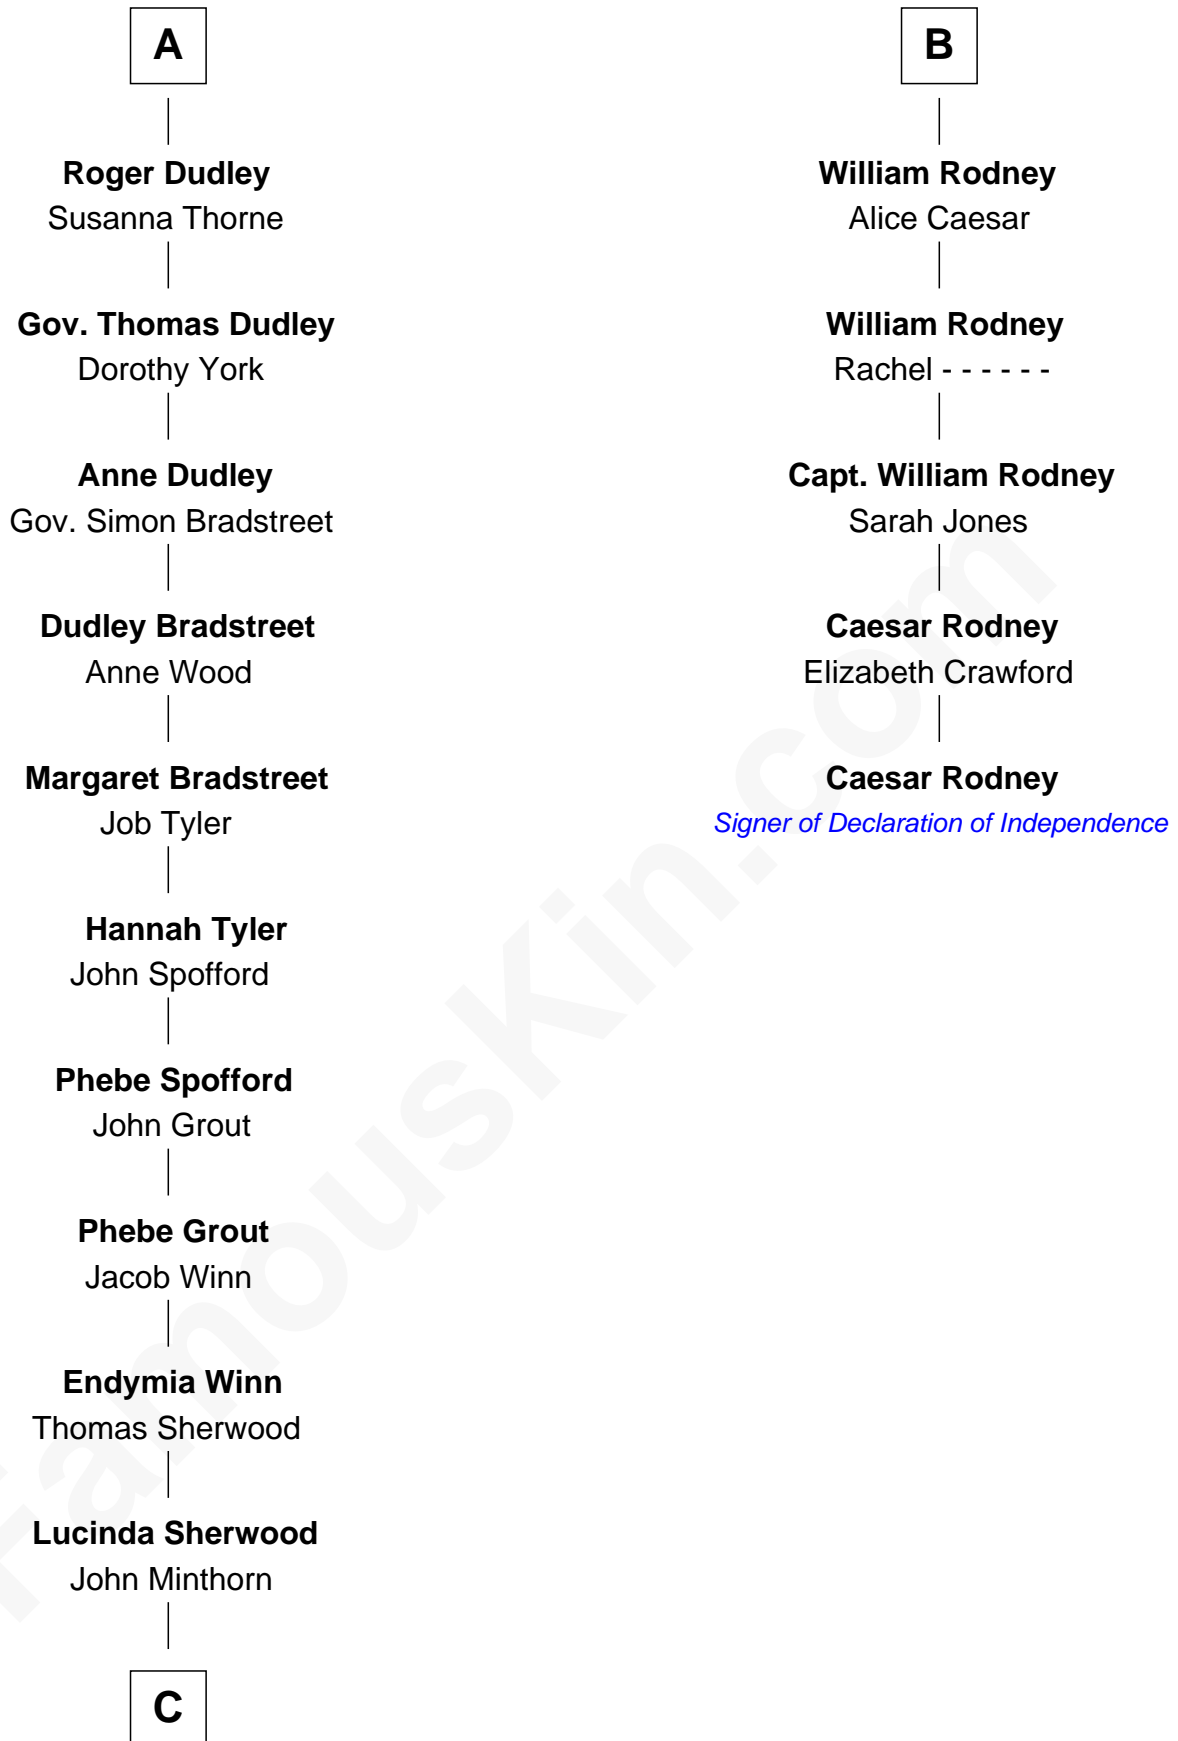

# FamousKin.com Relationship Chart of

**Herbert Hoover**

*31st U.S. President*

11th cousin 8 times removed of

**Caesar Rodney**

*Signer of the Declaration of Independence*

**C**

**Theodore Minthorn**

Mary Wasley

**Hulda Randall Minthorn**

Jessie Clark Hoover

**Herbert Hoover**

*31st U.S. President*

FamousKin.com