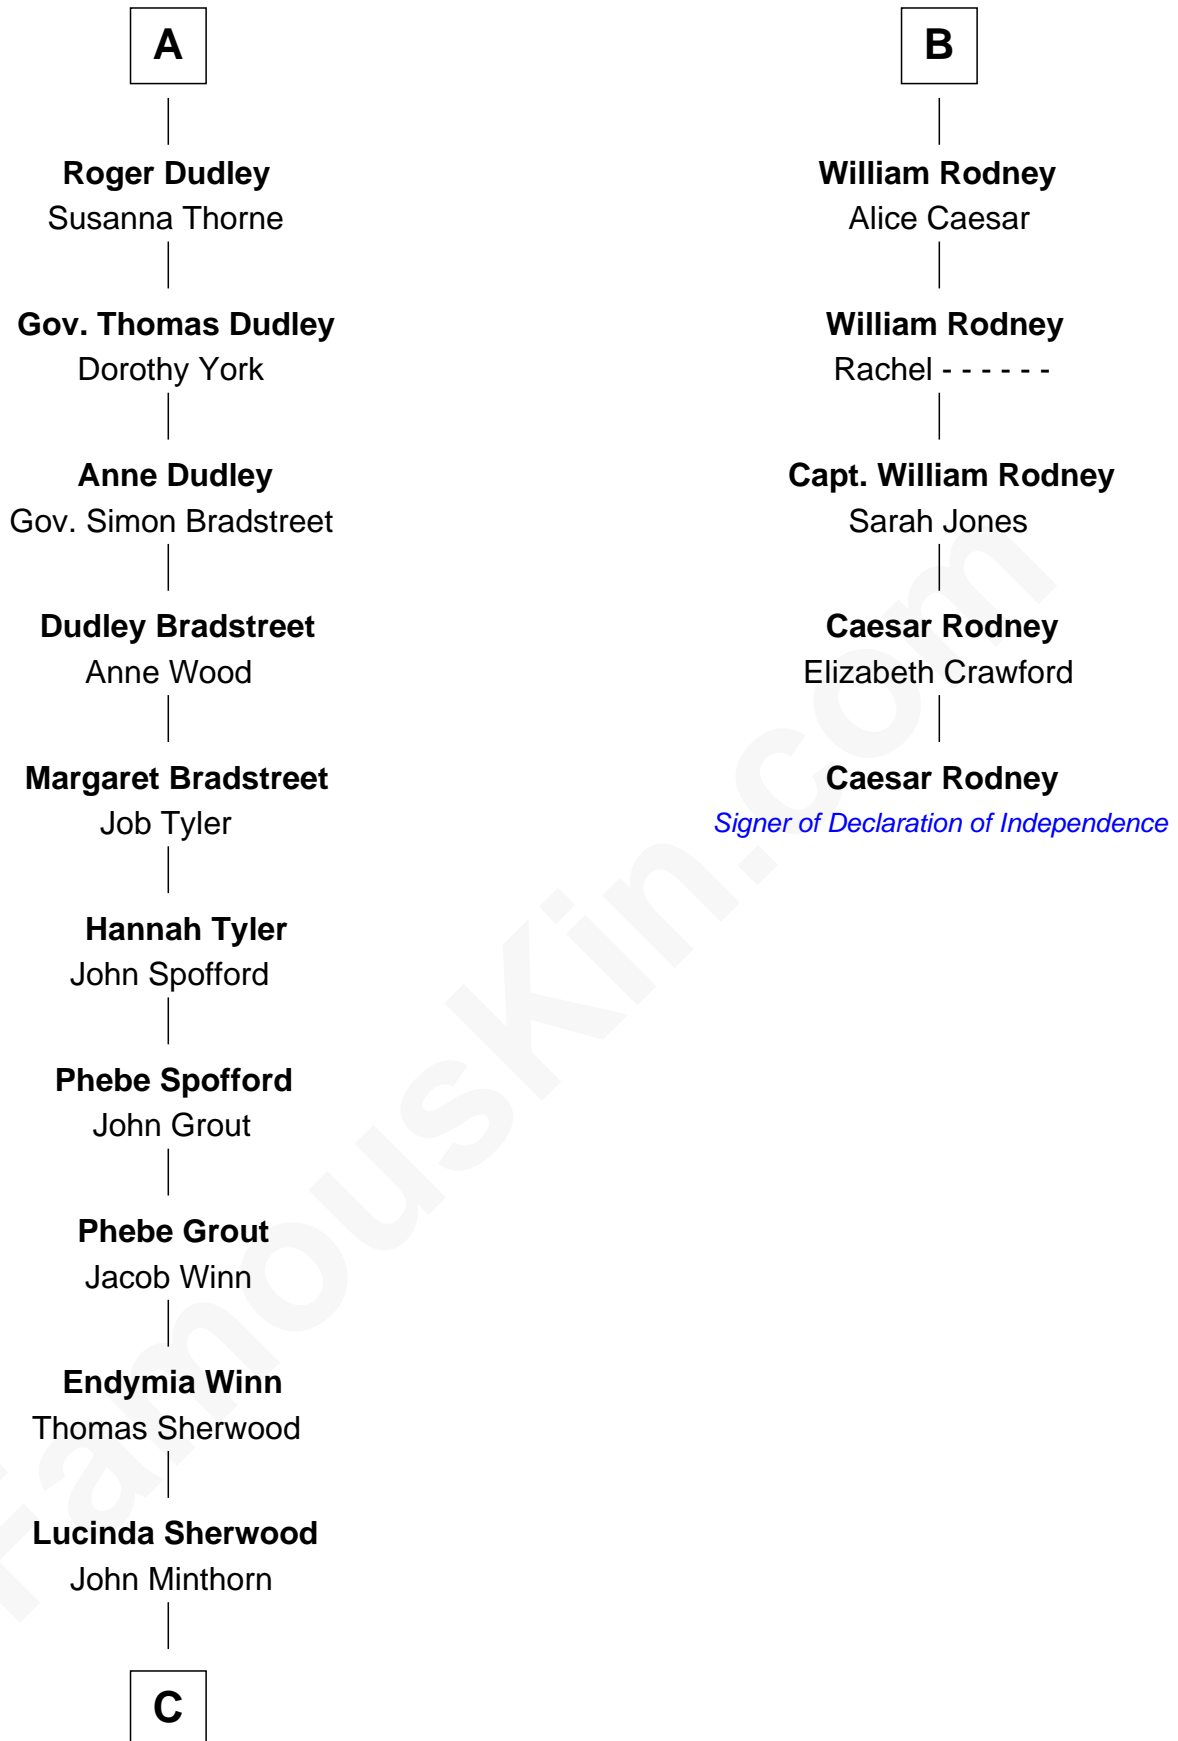

FamousKin.com Relationship Chart of

Herbert Hoover

31st U.S. President

11th cousin 8 times removed of

Caesar Rodney

Signer of the Declaration of Independence

Sir Philip le Despencer

Elizabeth - - - - -

Alice le Despenser

Sir John Sutton

Sir John Sutton

Constance Blount

Sir John Sutton

Elizabeth Berkeley

Sir Edmund Sutton

Joyce Tiptoft

Sir Philip le Despencer

Elizabeth de Tibetot

Margery Despencer

Sir Roger Wentworth

Sir Philip Wentworth

Mary Clifford

Sir Henry Wentworth

Anne Say

Margery Wentworth

Sir John Seymour

Sir Henry Seymour

Barbara Morgan

Jane Seymour

Sir John Rodney

B

C