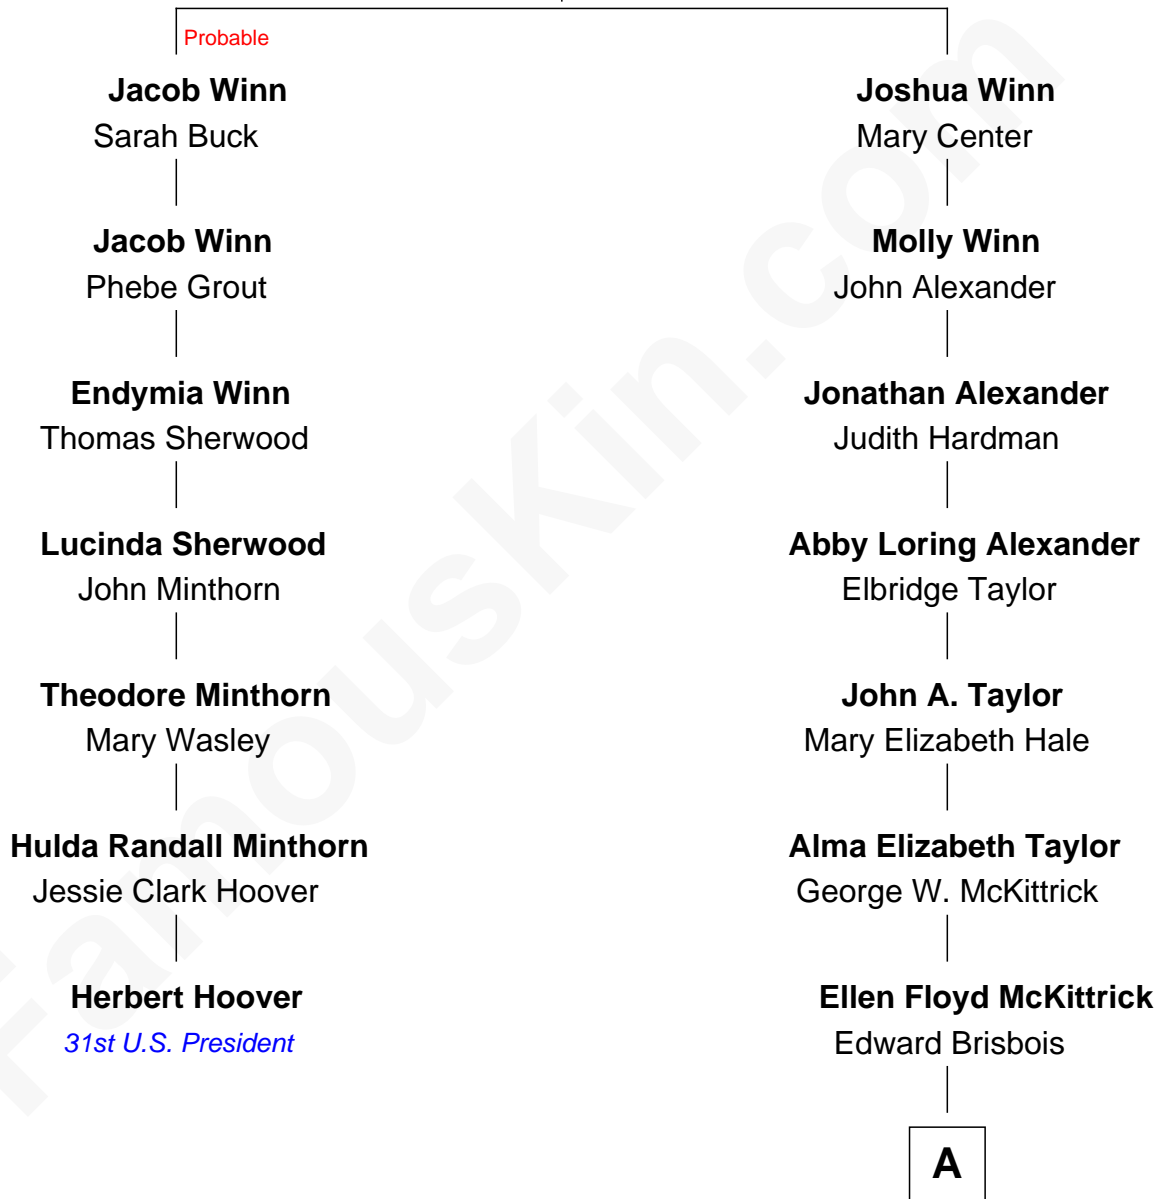

FamousKin.com Relationship Chart of

Herbert Hoover

31st U.S. President

6th cousin 3 times removed of

Donnie Wahlberg

Singer and Movie Actor

Jacob Winn
Prudence Wyman

A

Leone Floyd Brisbois
Arthur Ambrose Donnelly

Alma Elaine Donnelly
Donald Edward Wahlberg

Donnie Wahlberg
Singer and Movie Actor

FamousKin.com