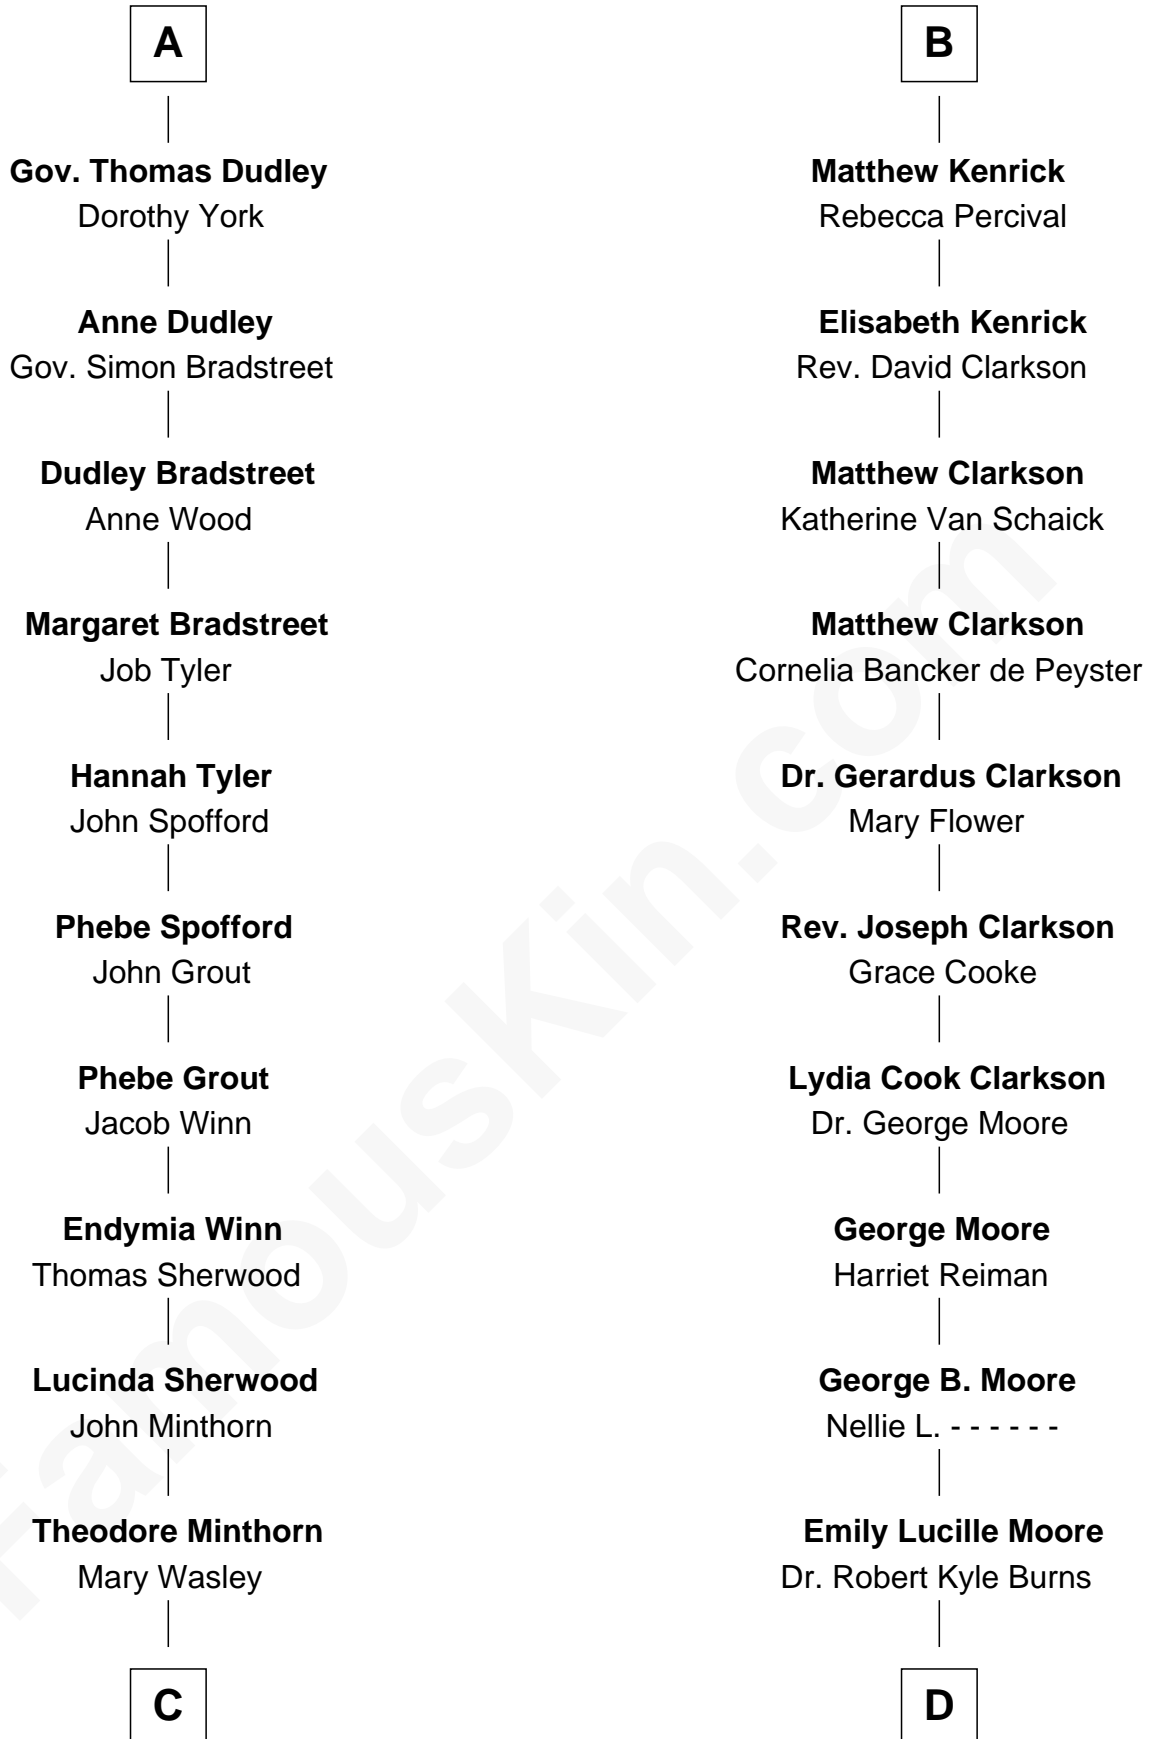

FamousKin.com Relationship Chart of

Herbert Hoover

31st U.S. President

18th cousin of

Ken Burns

Documentary Filmmaker

Sir Reynold Grey

*with wife
Margaret de Ros*

*with wife
Joan Astley*

Margaret Grey
Sir William Bonville

Robert Grey
Eleanor Lowe

William Bonville
Elizabeth Harington

Humphrey Grey
Anne Fielding

William Bonville
Katherine Neville

Sir Edward Grey

Cecily Bonville
Thomas Grey

Agnes Grey
Richard Mitton

Cecily Grey
Sir John Sutton

Elizabeth Mitton
Nicholas Grosvenor

Sir Henry Dudley
----- Ashton

Eleanor Grosvenor
Jasper Lodge

Roger Dudley
Susanna Thorne

Elizabeth Lodge
John Kenrick

A

B

C

Hulda Randall Minthorn

Jessie Clark Hoover

Herbert Hoover

31st U.S. President

D