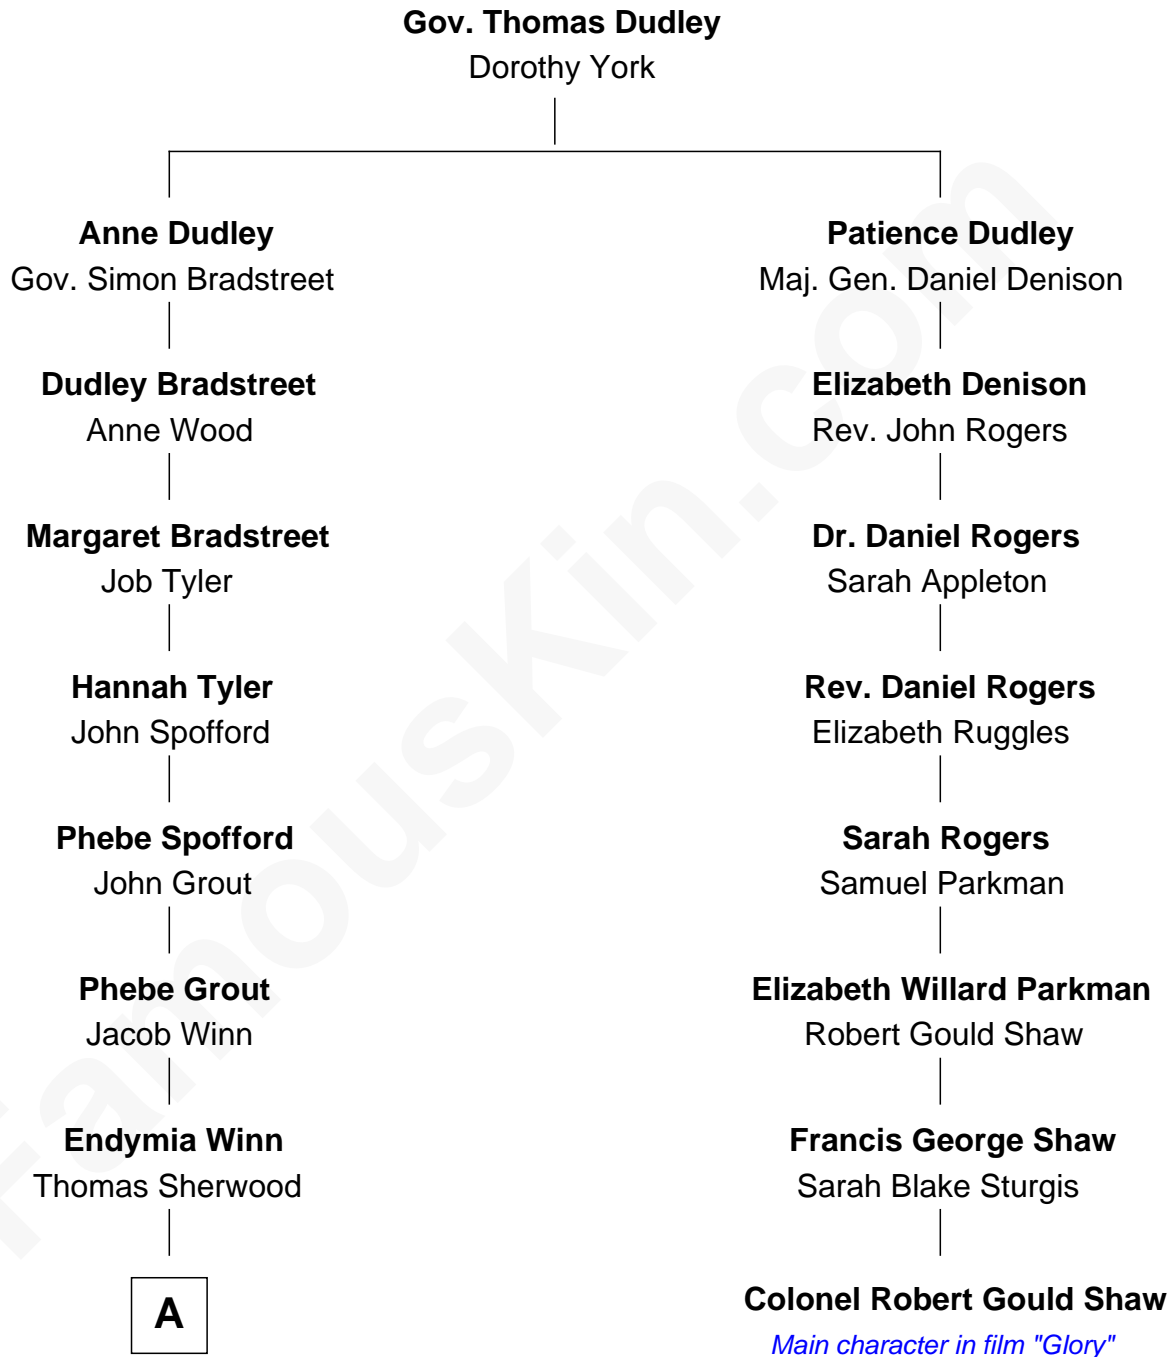

FamousKin.com Relationship Chart of

Herbert Hoover

31st U.S. President

7th cousin 3 times removed of

Colonel Robert Gould Shaw

U.S. Civil War leader of film "Glory" fame

A

—
Lucinda Sherwood

John Minthorn

—
Theodore Minthorn

Mary Wasley

—
Hulda Randall Minthorn

Jessie Clark Hoover

—
Herbert Hoover

31st U.S. President

FamousKin.com