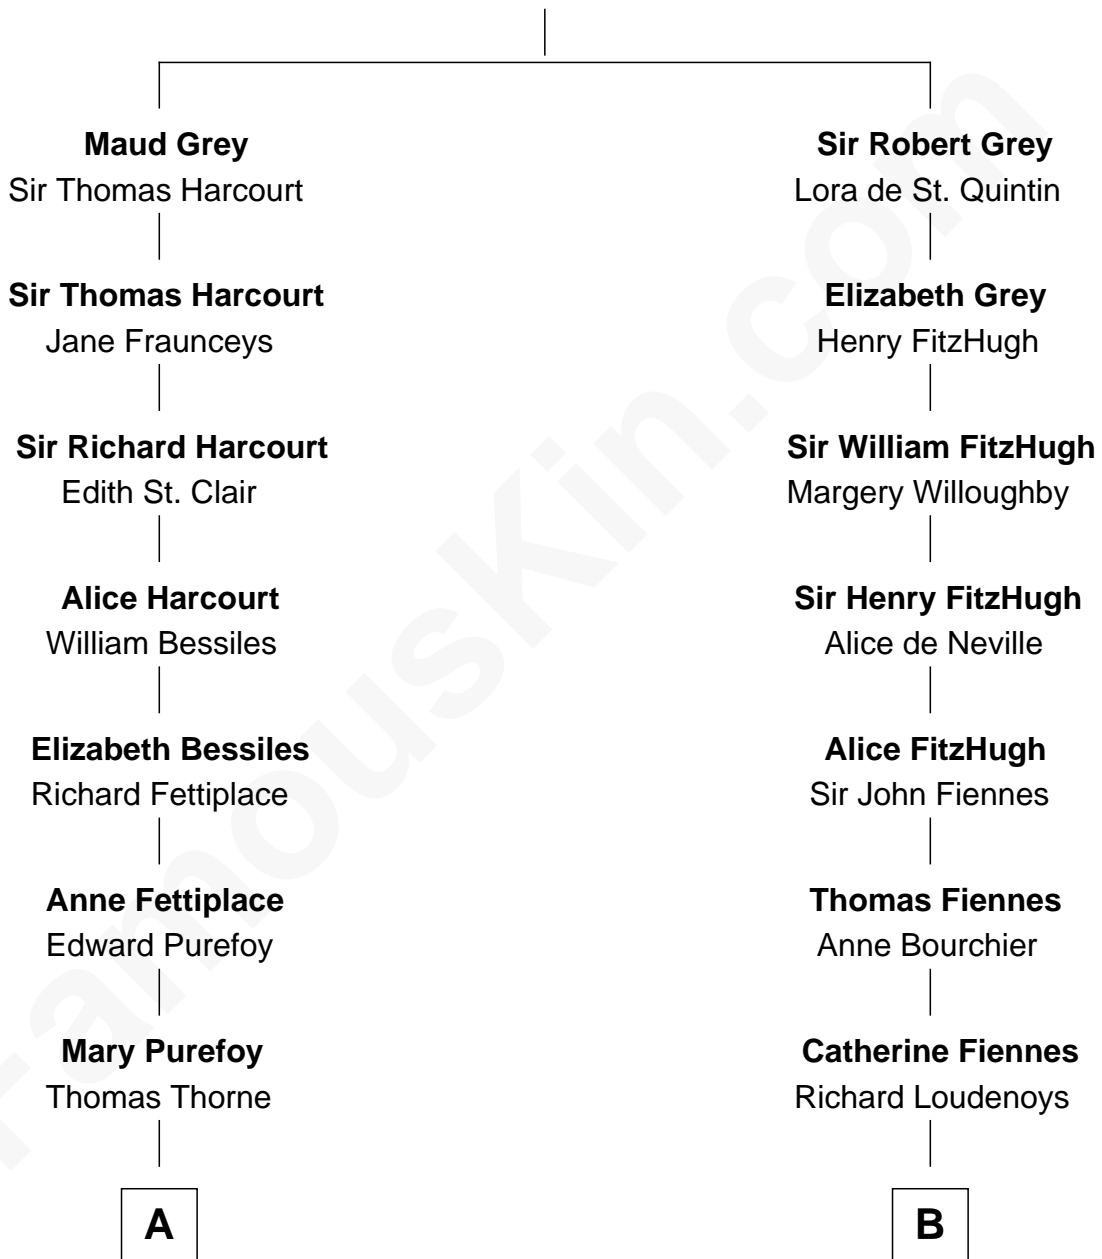

# FamousKin.com Relationship Chart of

**Herbert Hoover**

*31st U.S. President*

19th cousin 2 times removed of

**Anne Baxter**

*Movie Actress*

**Sir John Grey**

*Avice Marmion*

**C**

**Theodore Minthorn**

Mary Wasley

**Hulda Randall Minthorn**

Jessie Clark Hoover

**Herbert Hoover**

*31st U.S. President*

**D**