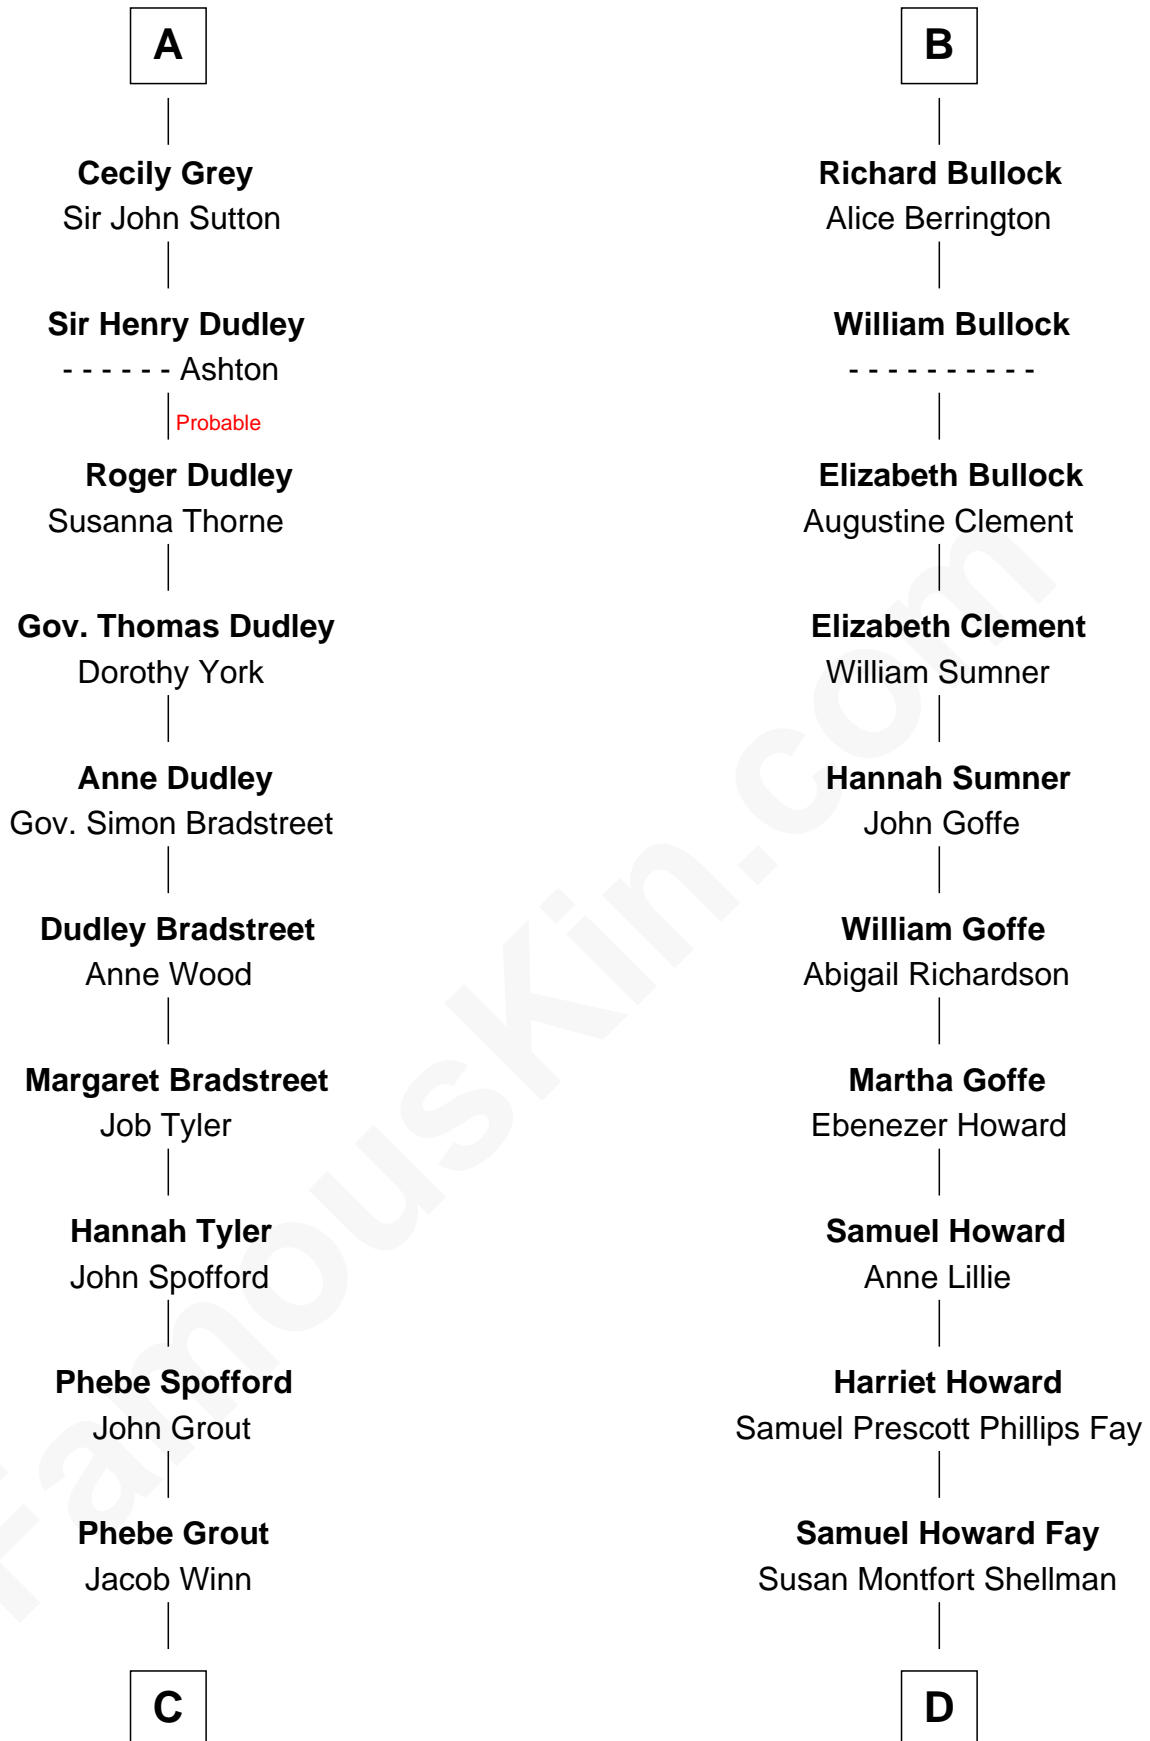

FamousKin.com Relationship Chart of

Herbert Hoover

31st U.S. President

20th cousin 1 time removed of

George H. W. Bush

41st U.S. President

Bartholomew de Badlesmere

Margaret de Clare

Sir William Norreys

Margaret Norreys

Gilbert Bullock

Thomas Bullock

Alice Kingsmill

B

C

Endymia Winn
Thomas Sherwood

Lucinda Sherwood
John Minthorn

Theodore Minthorn
Mary Wasley

Hulda Randall Minthorn
Jessie Clark Hoover

Herbert Hoover
31st U.S. President

D

Harriet Eleanor Fay
Rev. James Smith Bush

Samuel Prescott Bush
Flora Sheldon

Prescott Sheldon Bush
Dorothy Wear Walker

George H. W. Bush
41st U.S. President