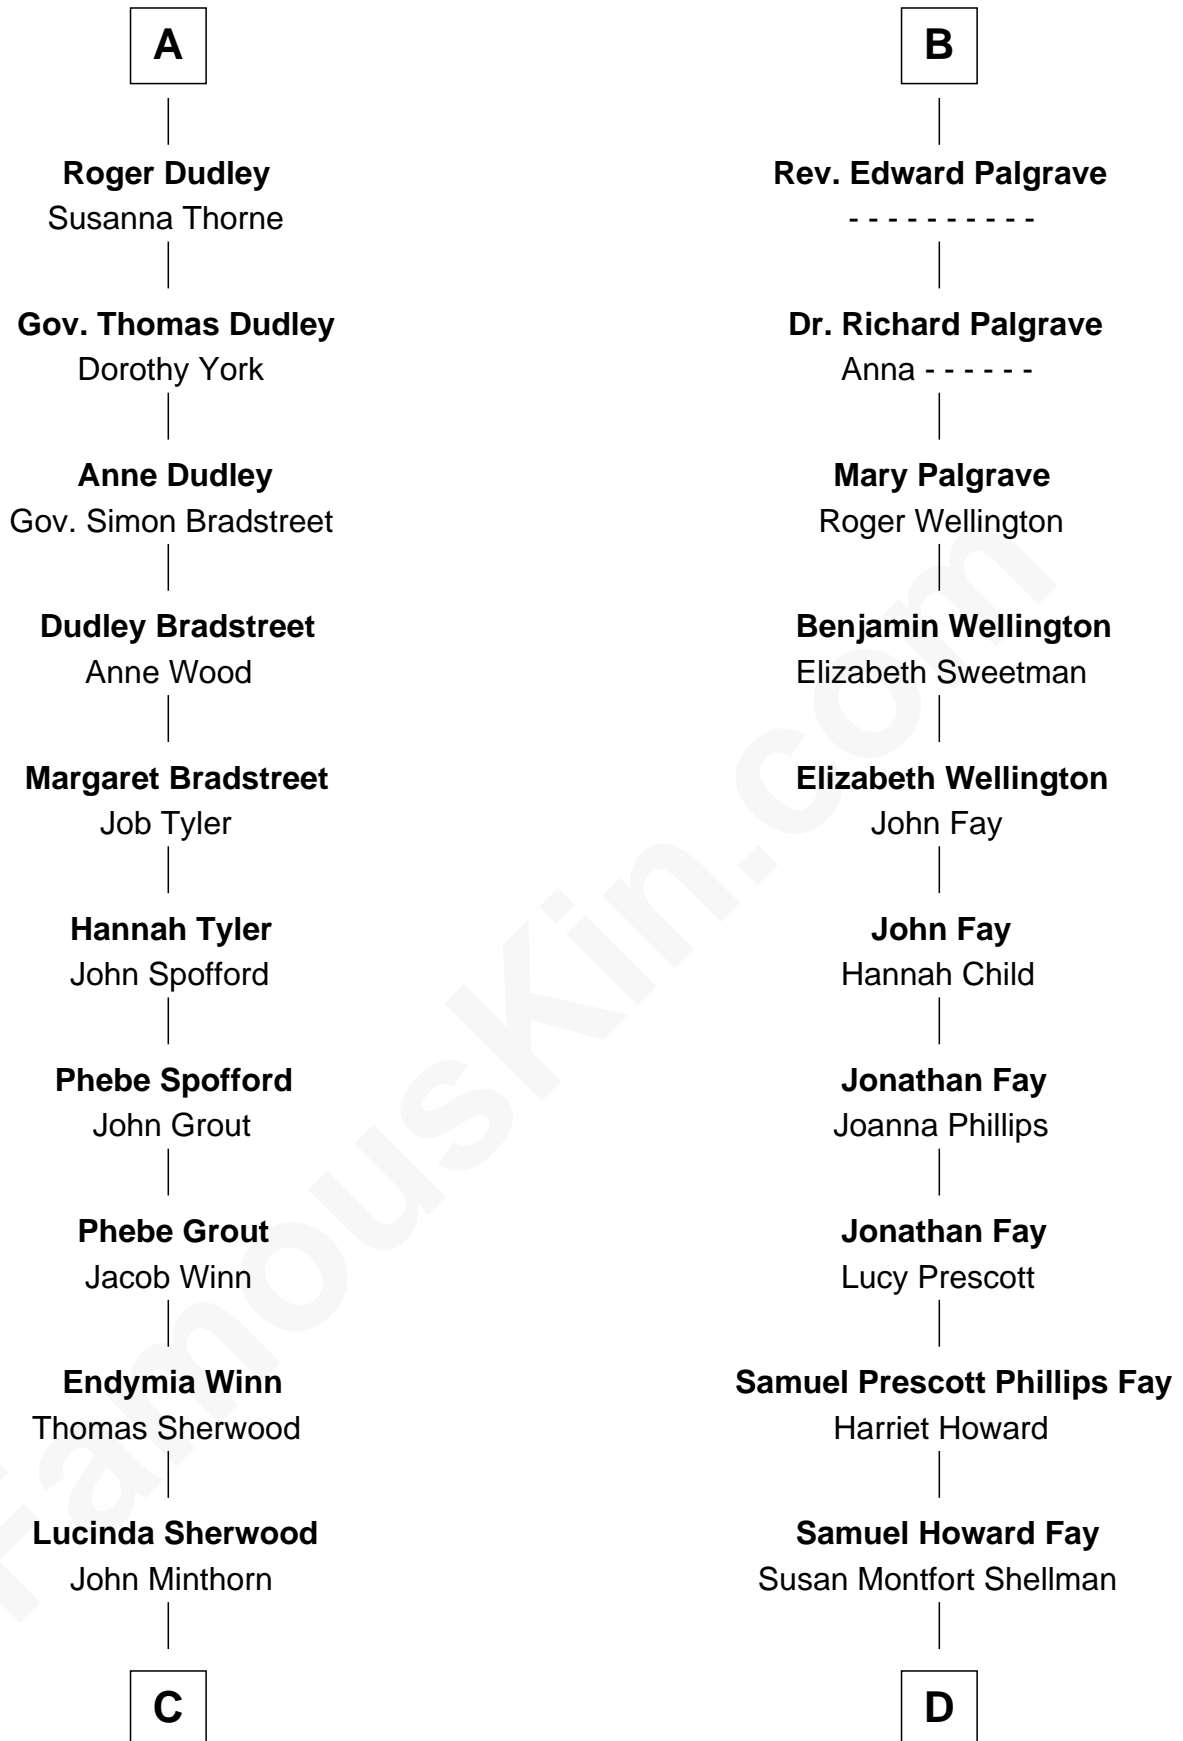

FamousKin.com Relationship Chart of

Herbert Hoover

31st U.S. President

19th cousin 1 time removed of

George H. W. Bush

41st U.S. President

Richard Fitzalan
Eleanor Plantagenet

Alice Fitzalan
Sir Thomas de Holand

Sir Richard Fitzalan
Elizabeth de Bohun

Elizabeth Fitzalan
Sir Robert Goushill

Elizabeth Goushill
Sir Robert Wingfield

Elizabeth Wingfield
Sir William Brandon

Eleanor Brandon
John Glemham

Anne Glemham
Henry Palgrave

Thomas Palgrave
Alice Gunton

B

C

Theodore Minthorn

Mary Wasley

Hulda Randall Minthorn

Jessie Clark Hoover

Herbert Hoover