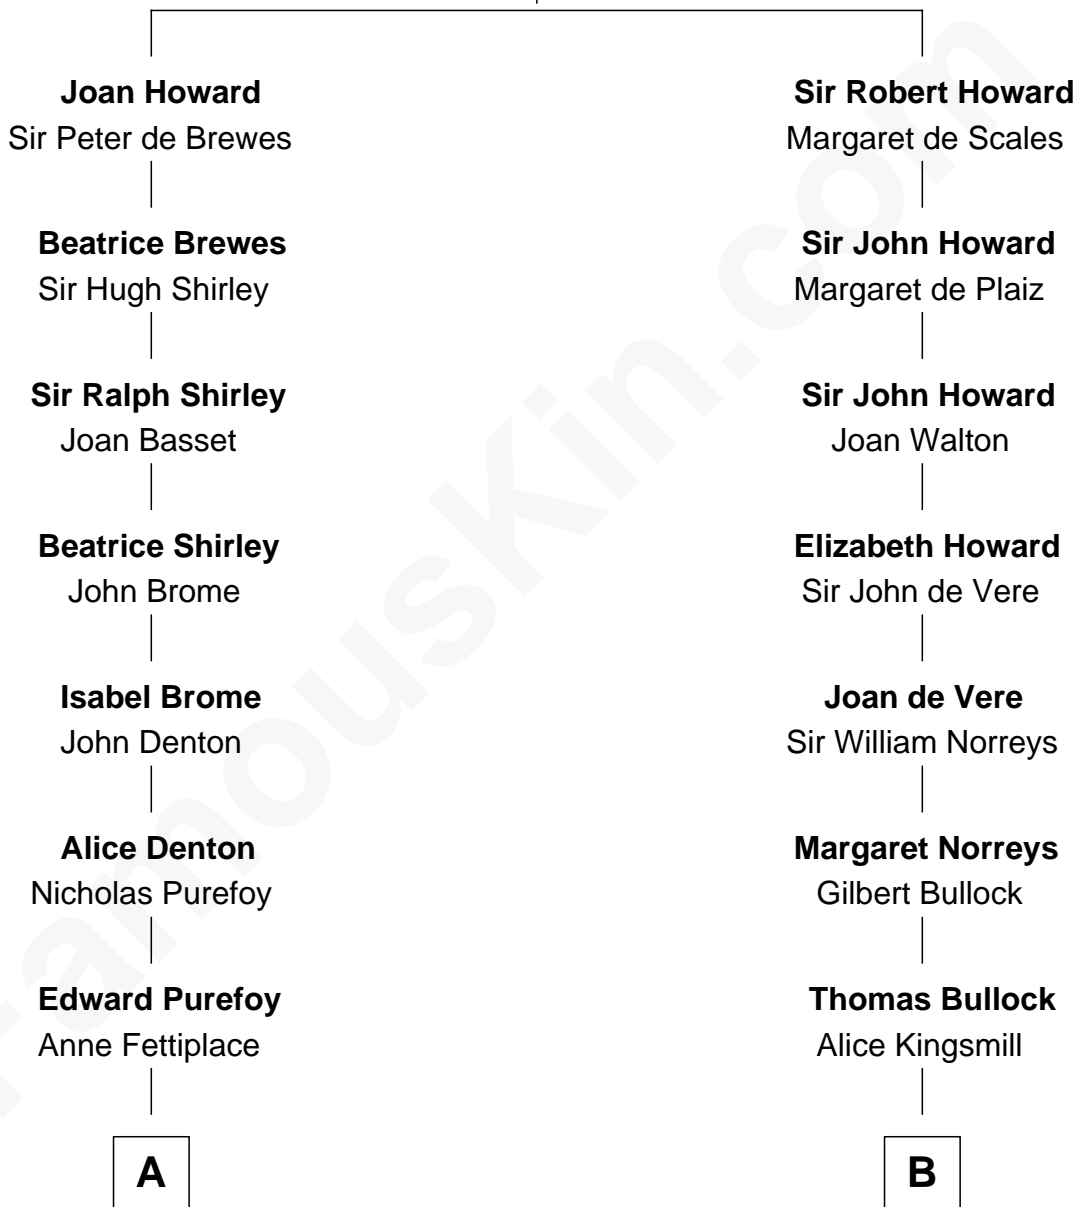

FamousKin.com Relationship Chart of

Herbert Hoover
31st U.S. President

20th cousin of

George H. W. Bush
41st U.S. President

Sir John Howard
Alice de Bois

C

Lucinda Sherwood

John Minthorn

Theodore Minthorn

Mary Wasley

Hulda Randall Minthorn

Jessie Clark Hoover

Herbert Hoover

31st U.S. President

D

Harriet Eleanor Fay