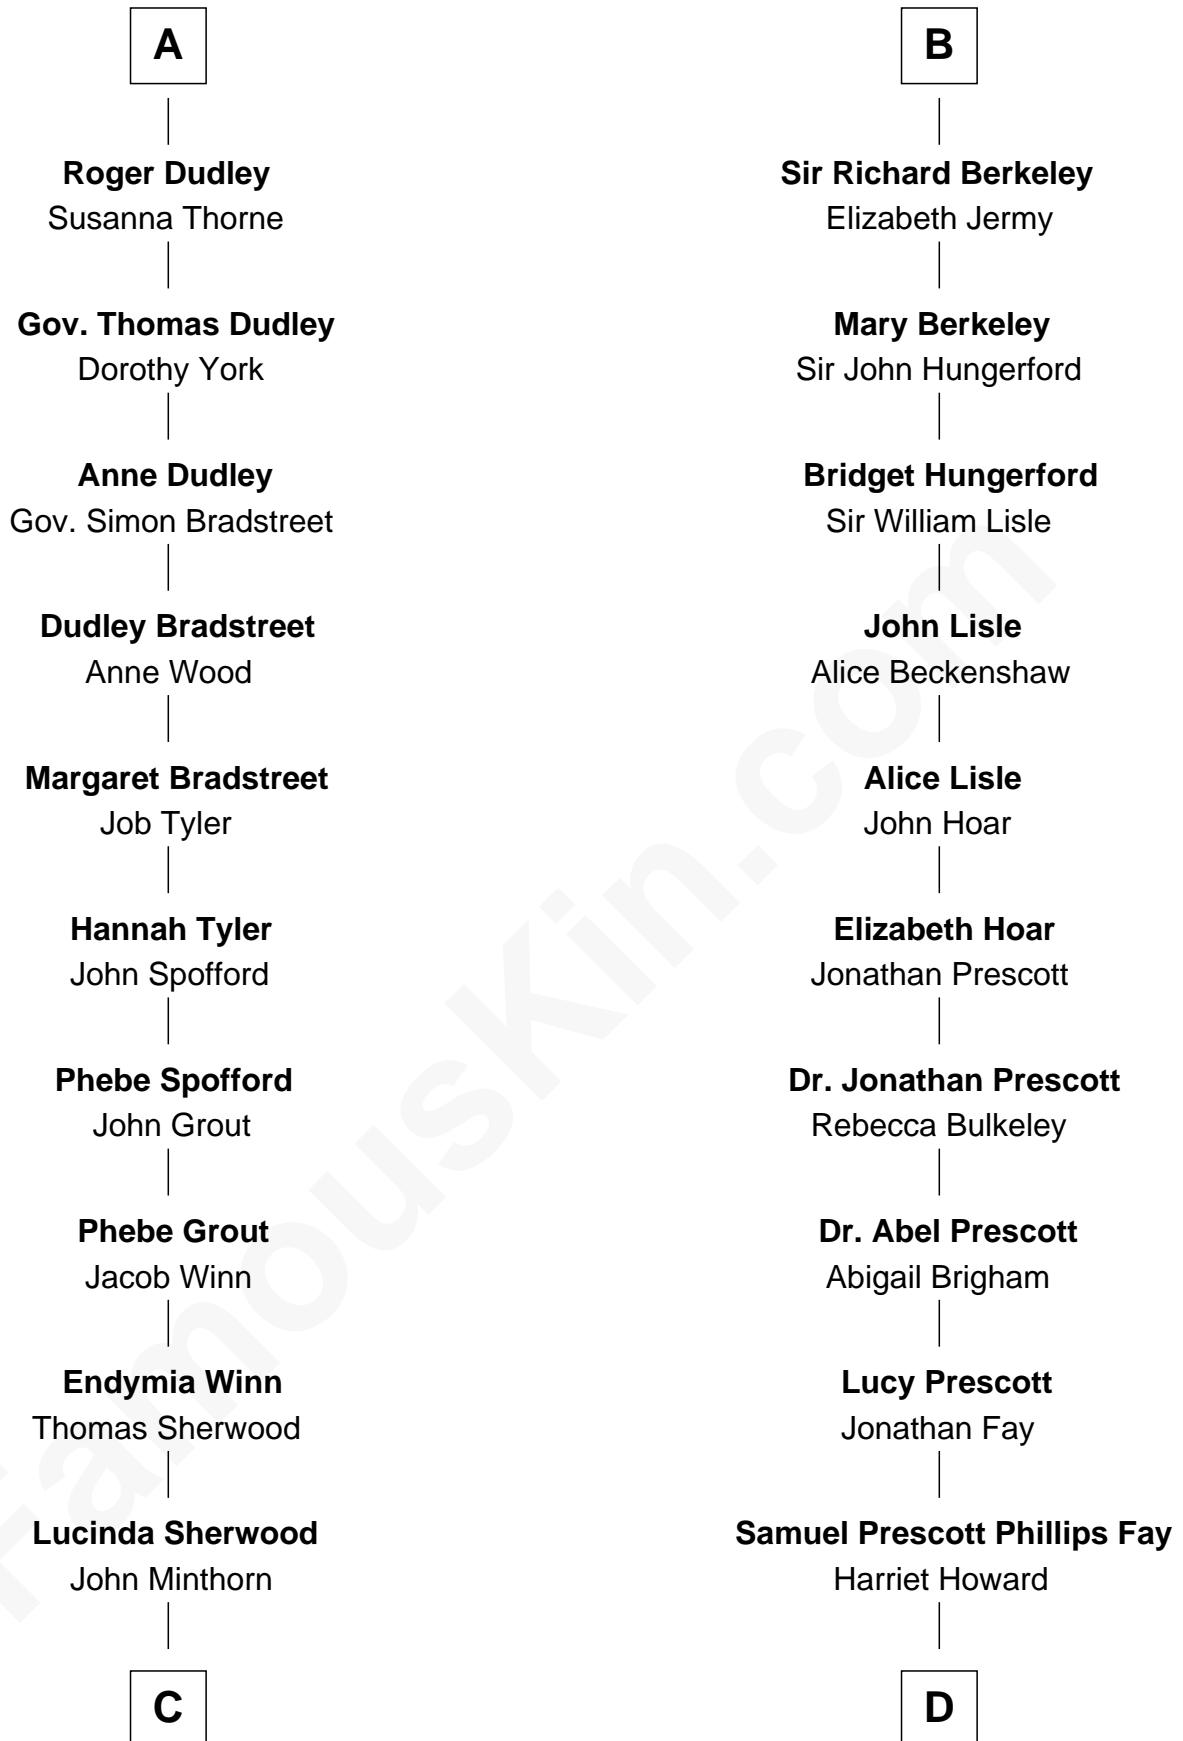

# FamousKin.com Relationship Chart of

**Herbert Hoover**

*31st U.S. President*

19th cousin 2 times removed of

**George H. W. Bush**

*41st U.S. President*

**Sir Maurice de Berkeley**

Eve la Zouche

**Maurice de Berkeley**

Margaret -----

**Thomas Berkeley**

Catherine Botetourte

**Maurice Berkeley**

Johanna Denham

**Maurice Berkeley**

Ellen Montfort

**Sir William Berkeley**

Anne Stafford

**Richard Berkeley**

Elizabeth Conningsby

**Sir John Berkeley**

Isabel Dennis

**B**

**C**

**Theodore Minthorn**

Mary Wasley

**Hulda Randall Minthorn**

Jessie Clark Hoover

**Herbert Hoover**

*31st U.S. President*

**D**

**Samuel Howard Fay**