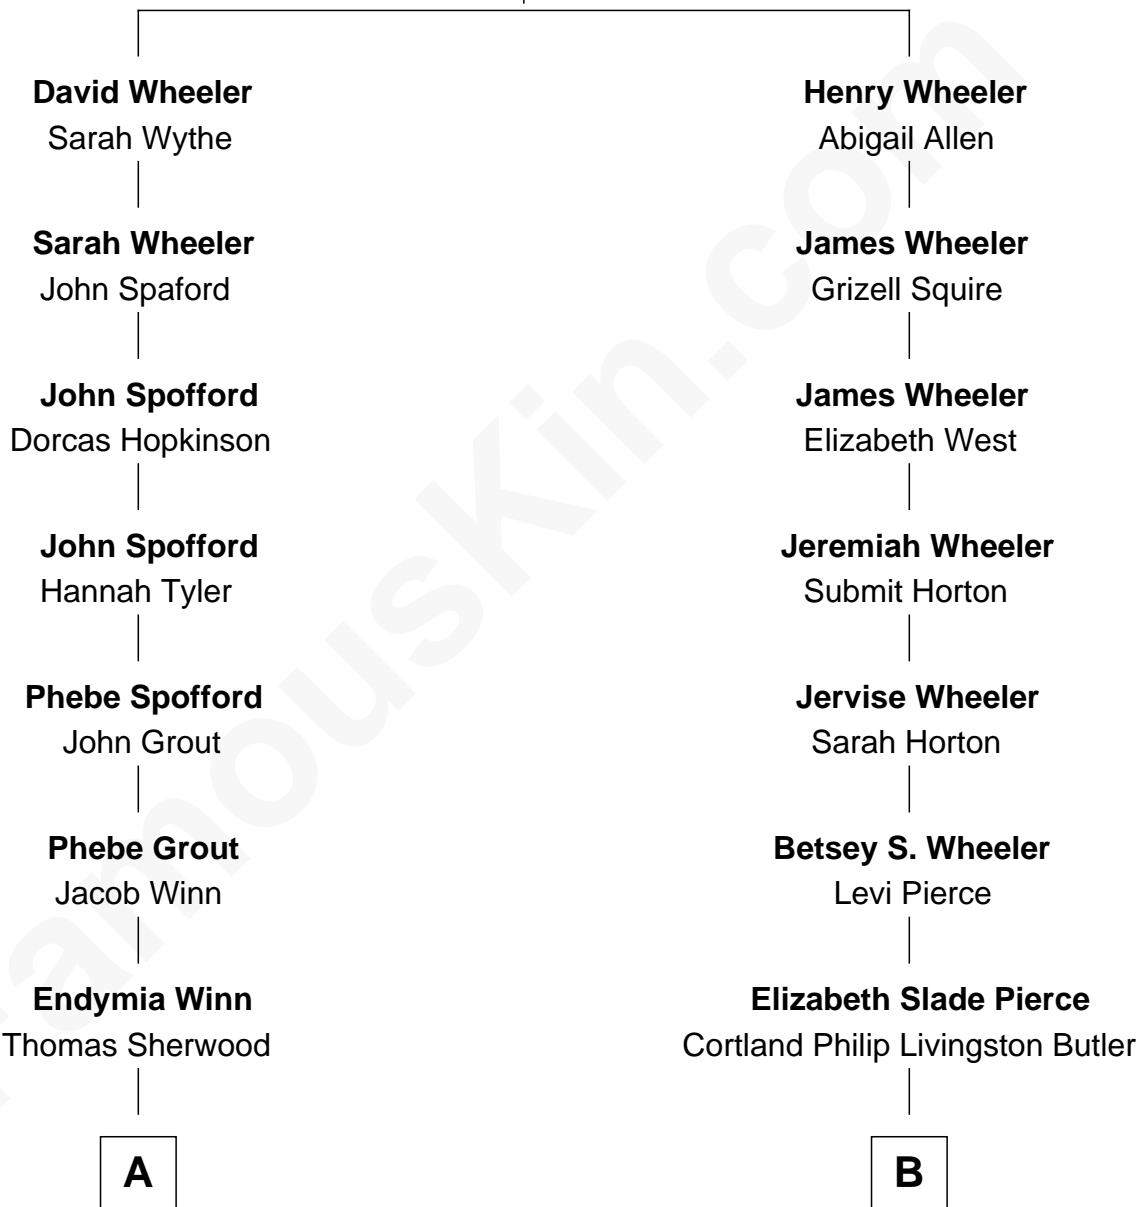

FamousKin.com Relationship Chart of

Herbert Hoover
31st U.S. President

10th cousin of

George H. W. Bush
41st U.S. President

John Wheeler
Agnes Yeoman

A

Lucinda Sherwood

John Minthorn

Theodore Minthorn

Mary Wasley

Hulda Randall Minthorn

Jessie Clark Hoover

Herbert Hoover

31st U.S. President

B

Mary Elizabeth Butler