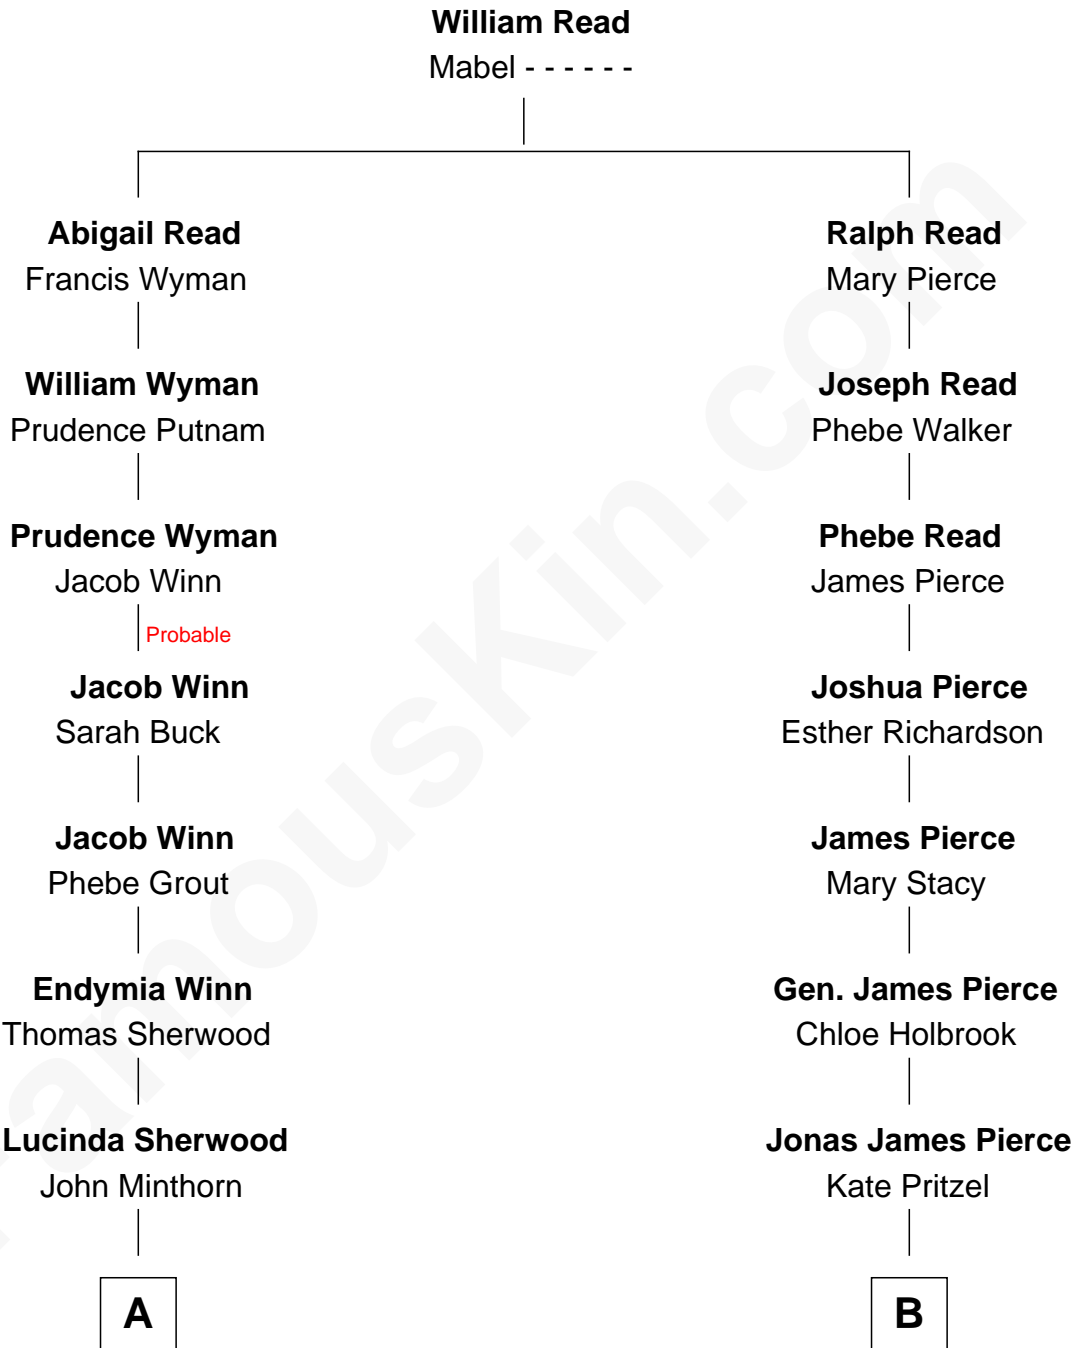

FamousKin.com Relationship Chart of

Herbert Hoover
31st U.S. President

9th cousin of

Barbara (Pierce) Bush
First Lady of President George H.W. Bush

A

Theodore Minthorn

Mary Wasley

Hulda Randall Minthorn

Jessie Clark Hoover

Herbert Hoover

31st U.S. President

B

Scott Pierce

Mabel Marvin

Marvin Pierce

Pauline Robinson

Barbara (Pierce) Bush

First Lady of George H.W. Bush

FamousKin.com