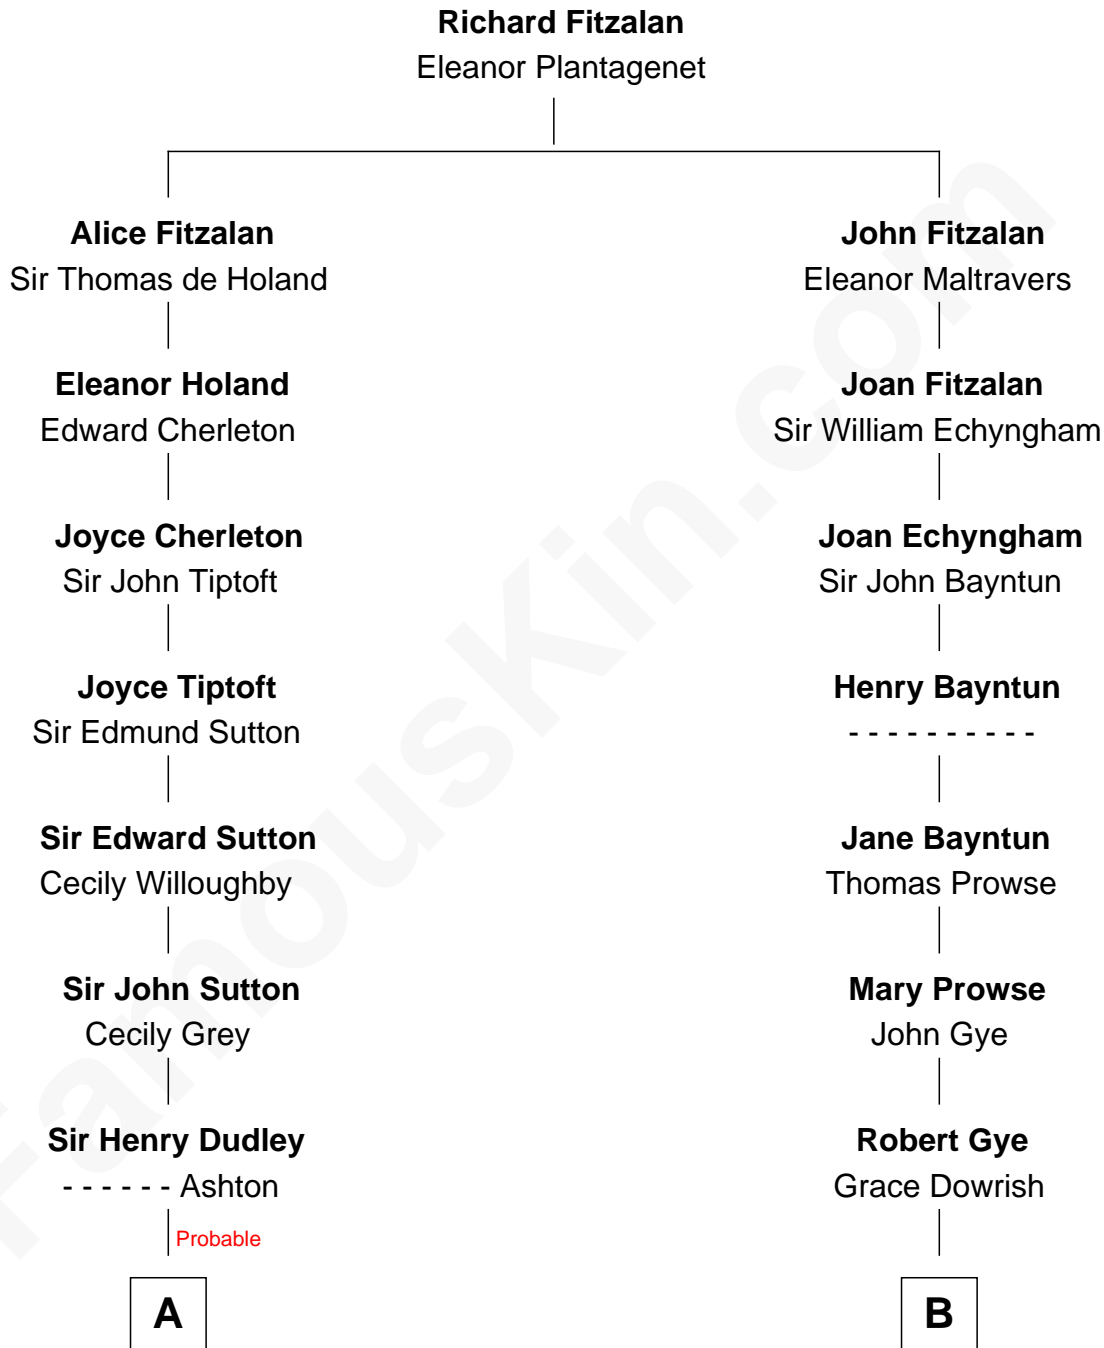

# FamousKin.com Relationship Chart of

**Herbert Hoover**

*31st U.S. President*

18th cousin 1 time removed of

**Barbara (Pierce) Bush**

*First Lady of President George H.W. Bush*

**C**

**Theodore Minthorn**

Mary Wasley

**Hulda Randall Minthorn**

Jessie Clark Hoover

**Herbert Hoover**

*31st U.S. President*

**D**

**Marvin Pierce**

Pauline Robinson

**Barbara (Pierce) Bush**

*First Lady of George H.W. Bush*

FamousKin.com