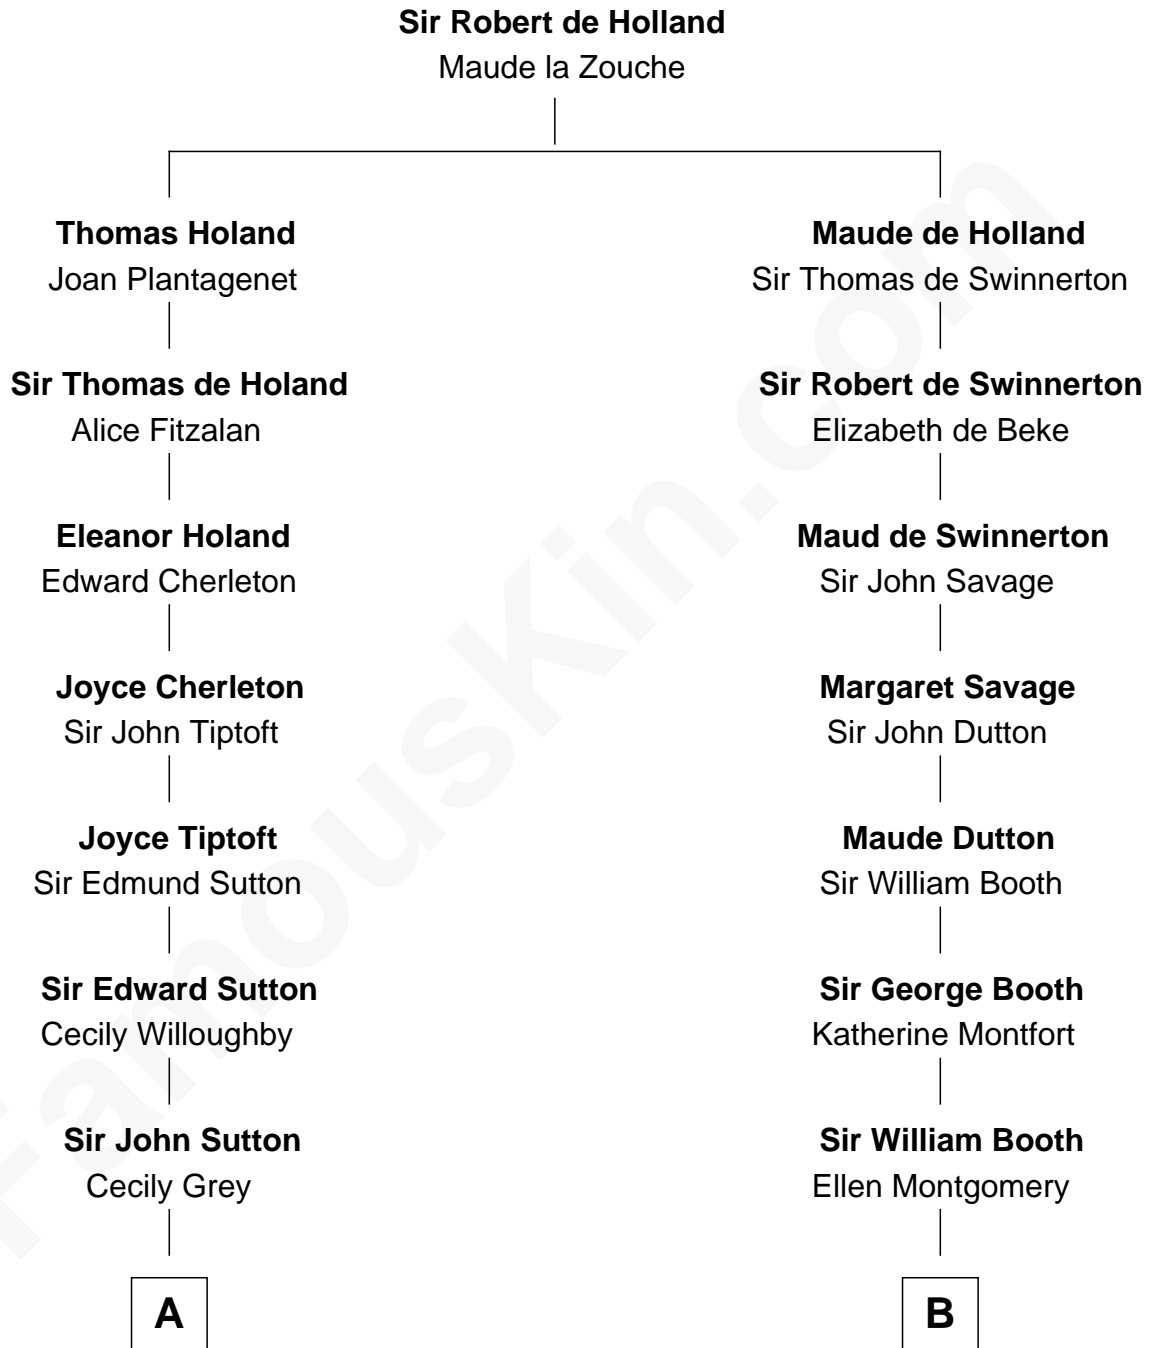

FamousKin.com Relationship Chart of

Herbert Hoover
31st U.S. President

20th cousin of

Barbara (Pierce) Bush
First Lady of President George H.W. Bush

C

Lucinda Sherwood

John Minthorn

Theodore Minthorn

Mary Wasley

Hulda Randall Minthorn

Jessie Clark Hoover

Herbert Hoover

31st U.S. President

D

Jerome Place Marvin

Martha Ann Stokes