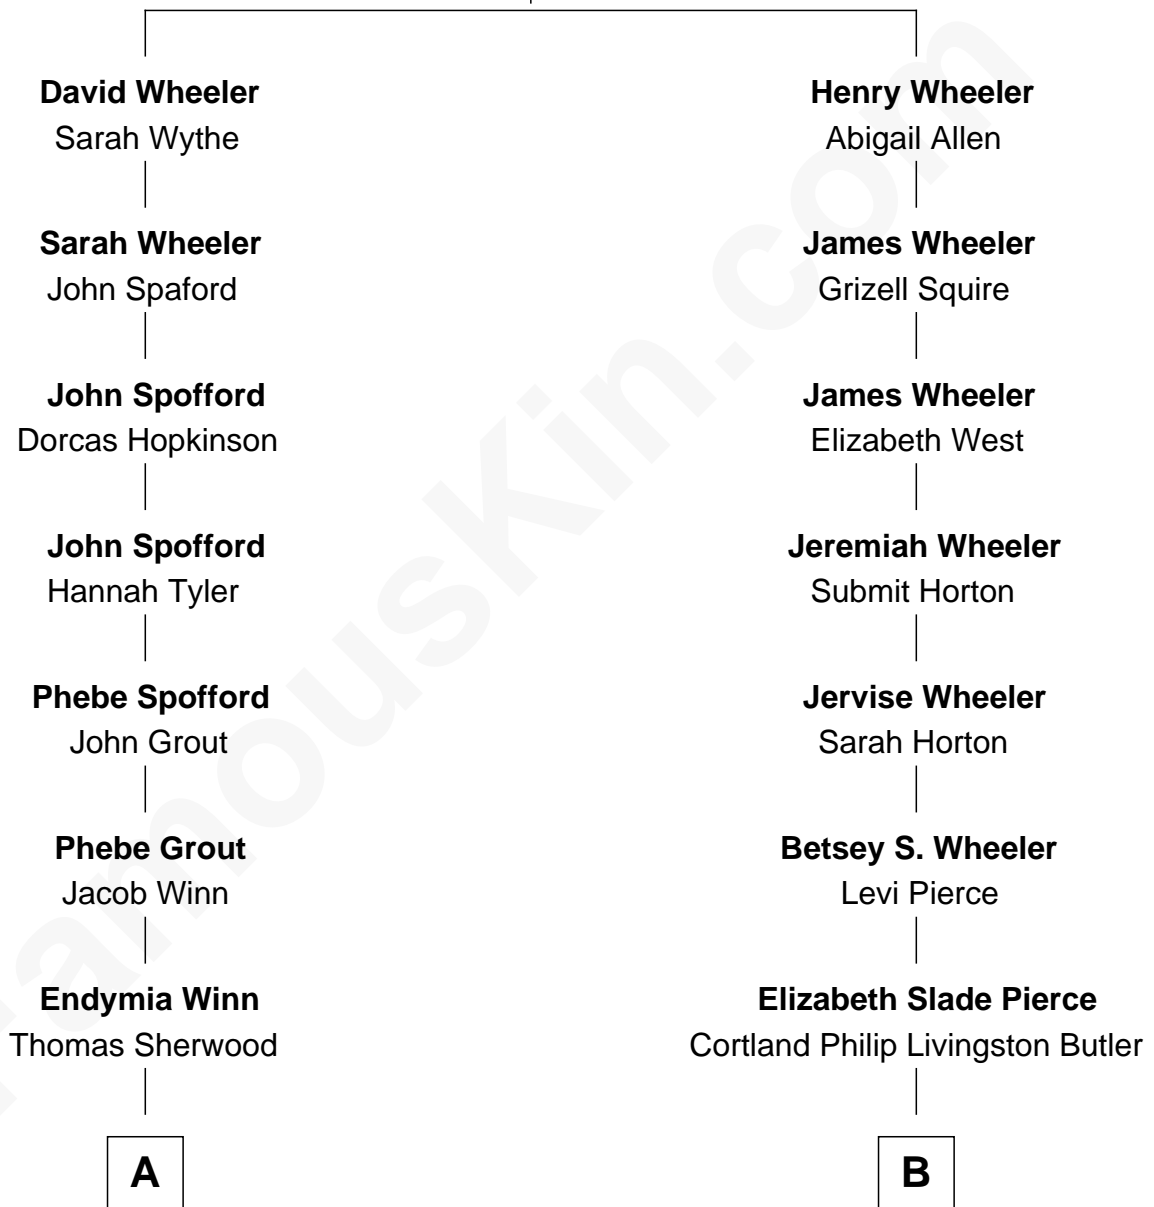

FamousKin.com Relationship Chart of

Herbert Hoover

31st U.S. President

10th cousin 1 time removed of

George W. Bush

43rd U.S. President

John Wheeler

Agnes Yeoman

A

Lucinda Sherwood

John Minthorn

Theodore Minthorn

Mary Wasley

Hulda Randall Minthorn

Jessie Clark Hoover

Herbert Hoover

31st U.S. President

B

Mary Elizabeth Butler

Robert Emmet Sheldon

Flora Sheldon

Samuel Prescott Bush

Prescott Sheldon Bush

Dorothy Wear Walker