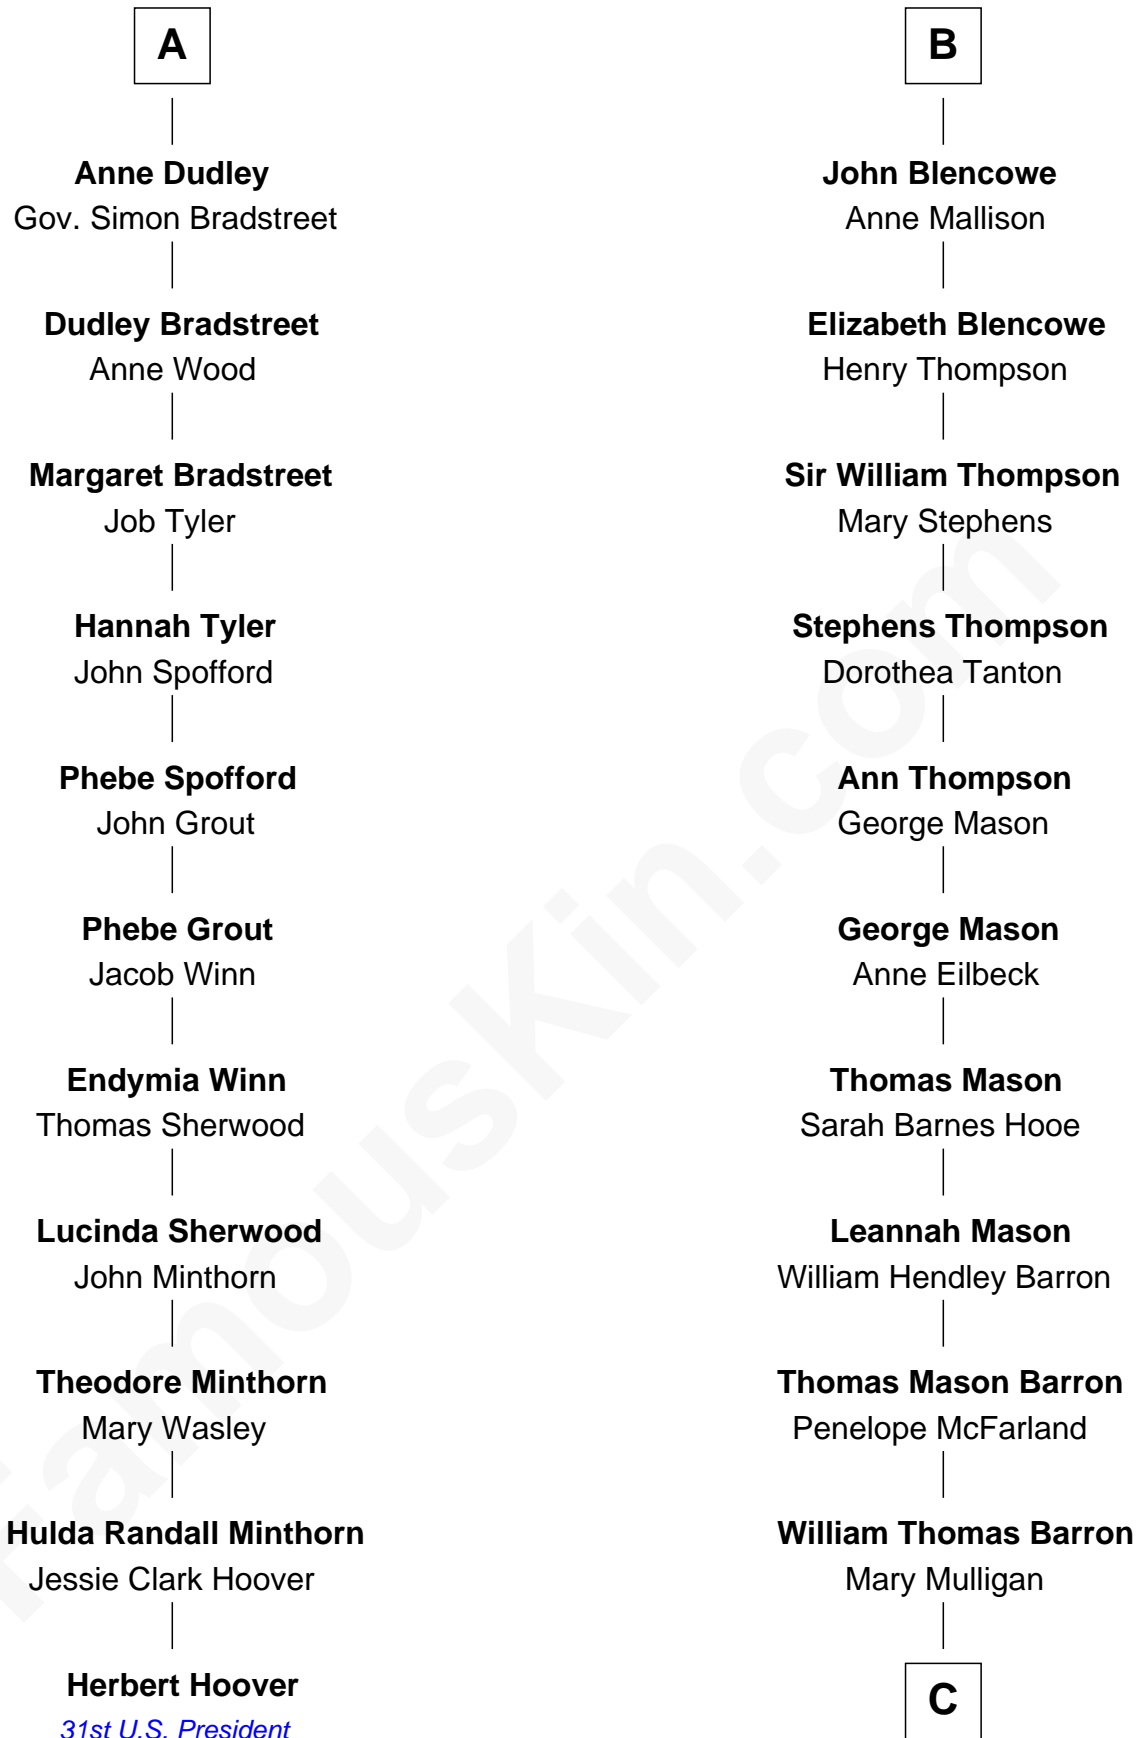

*with wife  
Margaret de Stafford*

**Katherine Neville**  
Sir Thomas Strangeways

**Philippe Neville**  
Sir Thomas Dacre

**Joan Strangeways**  
Sir William Willoughby

**Joan Dacre**  
Thomas Clifford

**Cecily Willoughby**  
Sir Edward Sutton

**Matilda Clifford**  
Sir Edmund Sutton

**Sir John Sutton**  
Cecily Grey

**Thomas Dudley**  
Grace Threlkeld

**Sir Henry Dudley**  
----- Ashton

**Winifred Dudley**  
Anthony Blencowe

*Probable*

**Roger Dudley**  
Susanna Thorne

**Richard Blencowe**  
Apollonia Tolson

**Gov. Thomas Dudley**  
Dorothy York

**Sir Henry Blencowe**  
Grace Sandford

**A**

**B**

**C**

—  
**Mary Adelaide Barron**  
Conrad Nicholson Hilton

—  
**Barron Hilton**  
Marilyn June Hawley