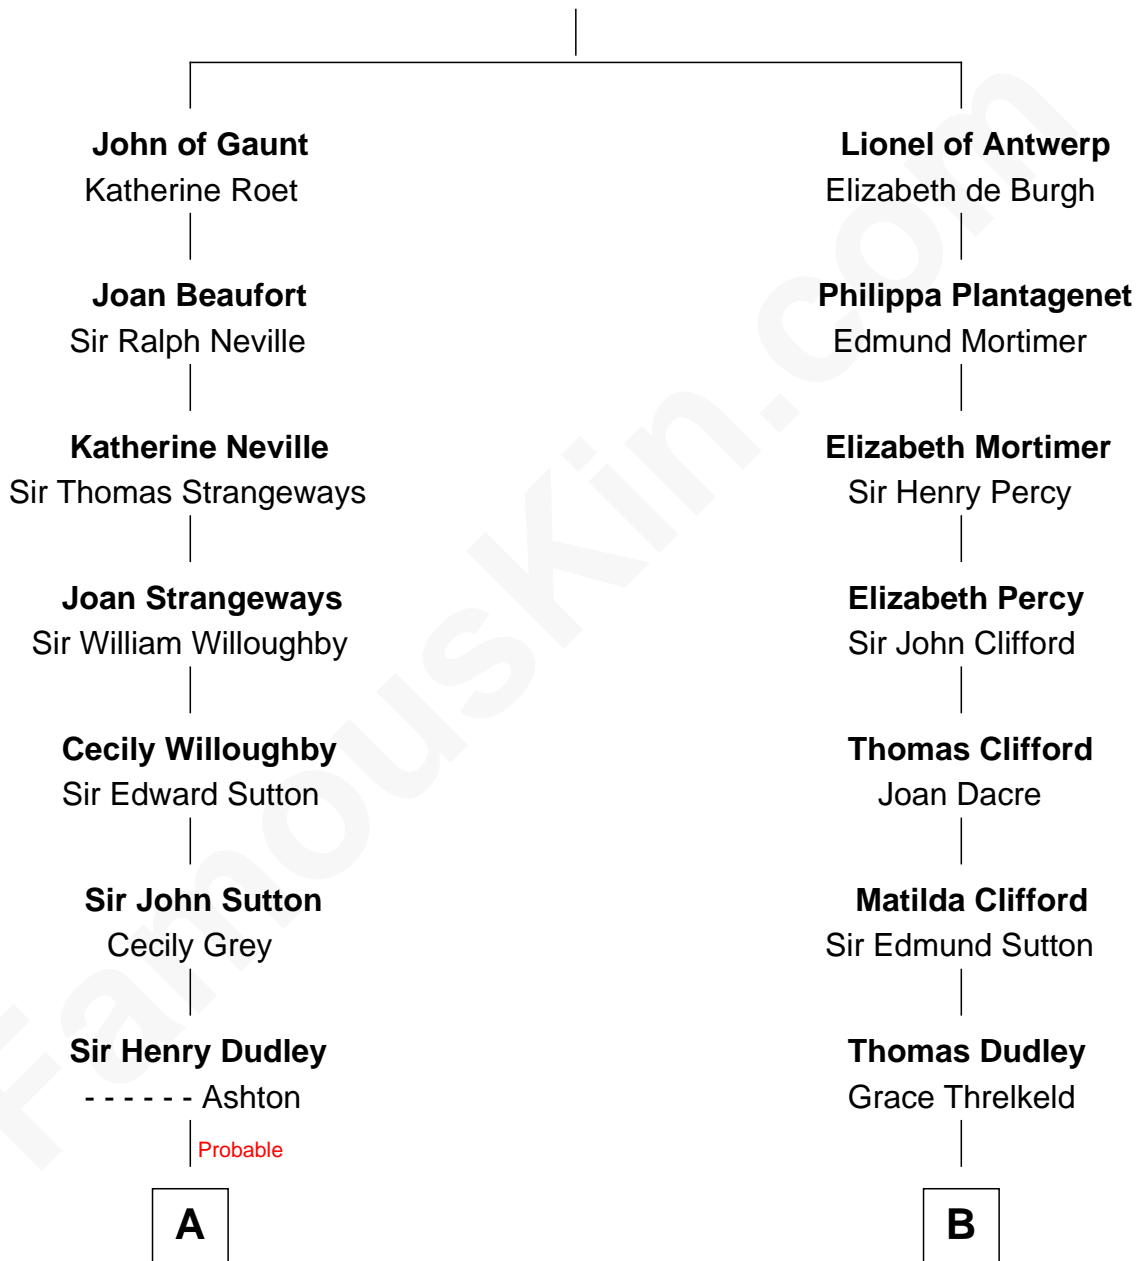

FamousKin.com Relationship Chart of

Herbert Hoover

31st U.S. President

15th cousin 4 times removed of

George Mason

Father of the U.S. Bill of Rights

Edward III, King of England

Philippa of Hainault

C

Theodore Minthorn

Mary Wasley

Hulda Randall Minthorn

Jessie Clark Hoover

Herbert Hoover

31st U.S. President

FamousKin.com