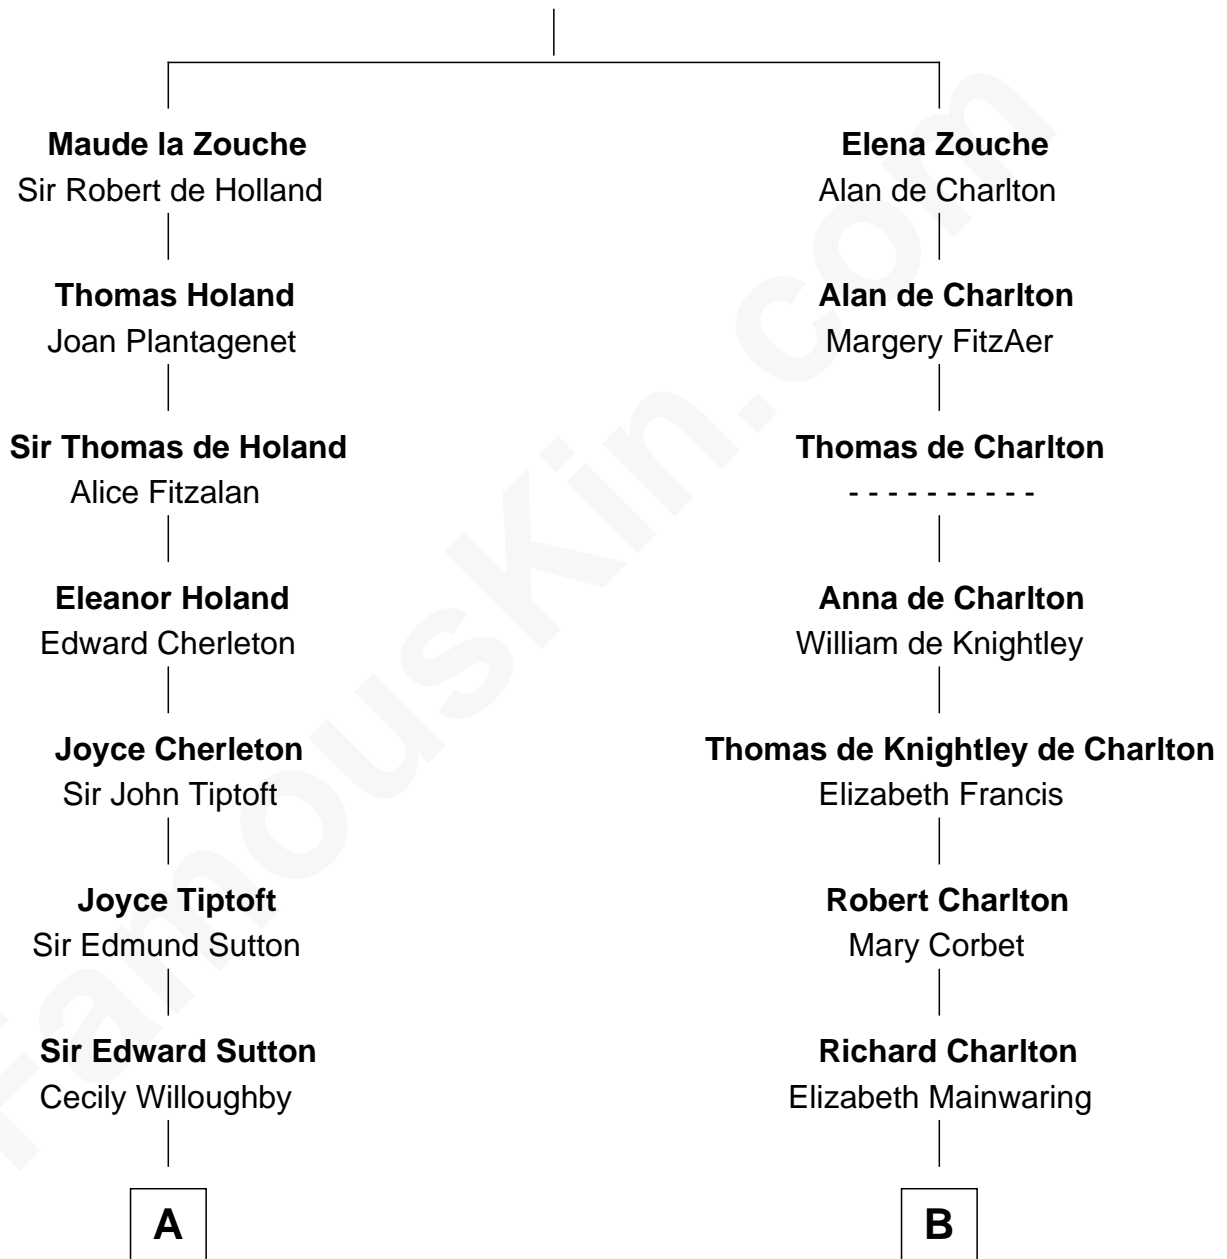

FamousKin.com Relationship Chart of

Herbert Hoover

31st U.S. President

19th cousin 2 times removed of

Norman Rockwell

American Artist

Sir Alan la Zouche

Eleanor de Segrave

C

Endymia Winn
Thomas Sherwood

Lucinda Sherwood
John Minthorn

Theodore Minthorn
Mary Wasley

Hulda Randall Minthorn
Jessie Clark Hoover

Herbert Hoover
31st U.S. President

D

John William Rockwell
Phebe Boyce Waring

Jarvis Waring Rockwell
Anne Mary Hill

Norman Rockwell
American Artist

FamousKin.com