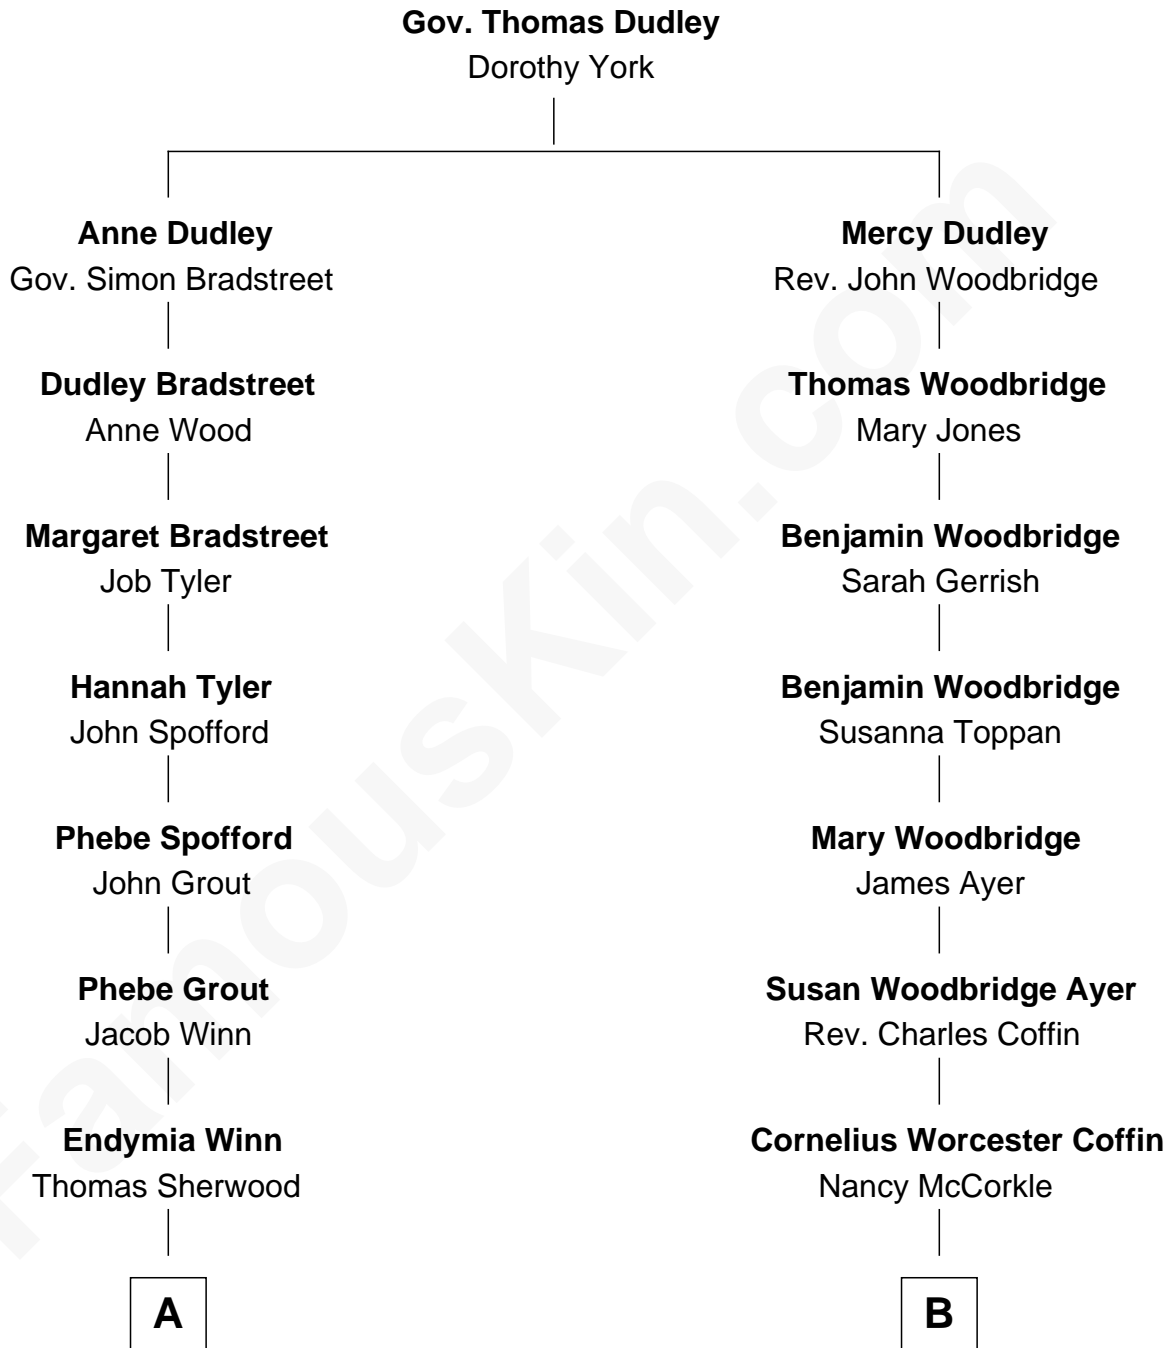

FamousKin.com Relationship Chart of

Herbert Hoover

31st U.S. President

9th cousin 1 time removed of

Tennessee Williams

Author of A Streetcar Named Desire

A

Lucinda Sherwood

John Minthorn

Theodore Minthorn

Mary Wasley

Hulda Randall Minthorn

Jessie Clark Hoover

Herbert Hoover

31st U.S. President

B

Isabelle Coffin

Thomas Lanier Williams

Cornelius Coffin Williams

Edwina Dakin

Tennessee Williams

Author of A Streetcar Named Desire