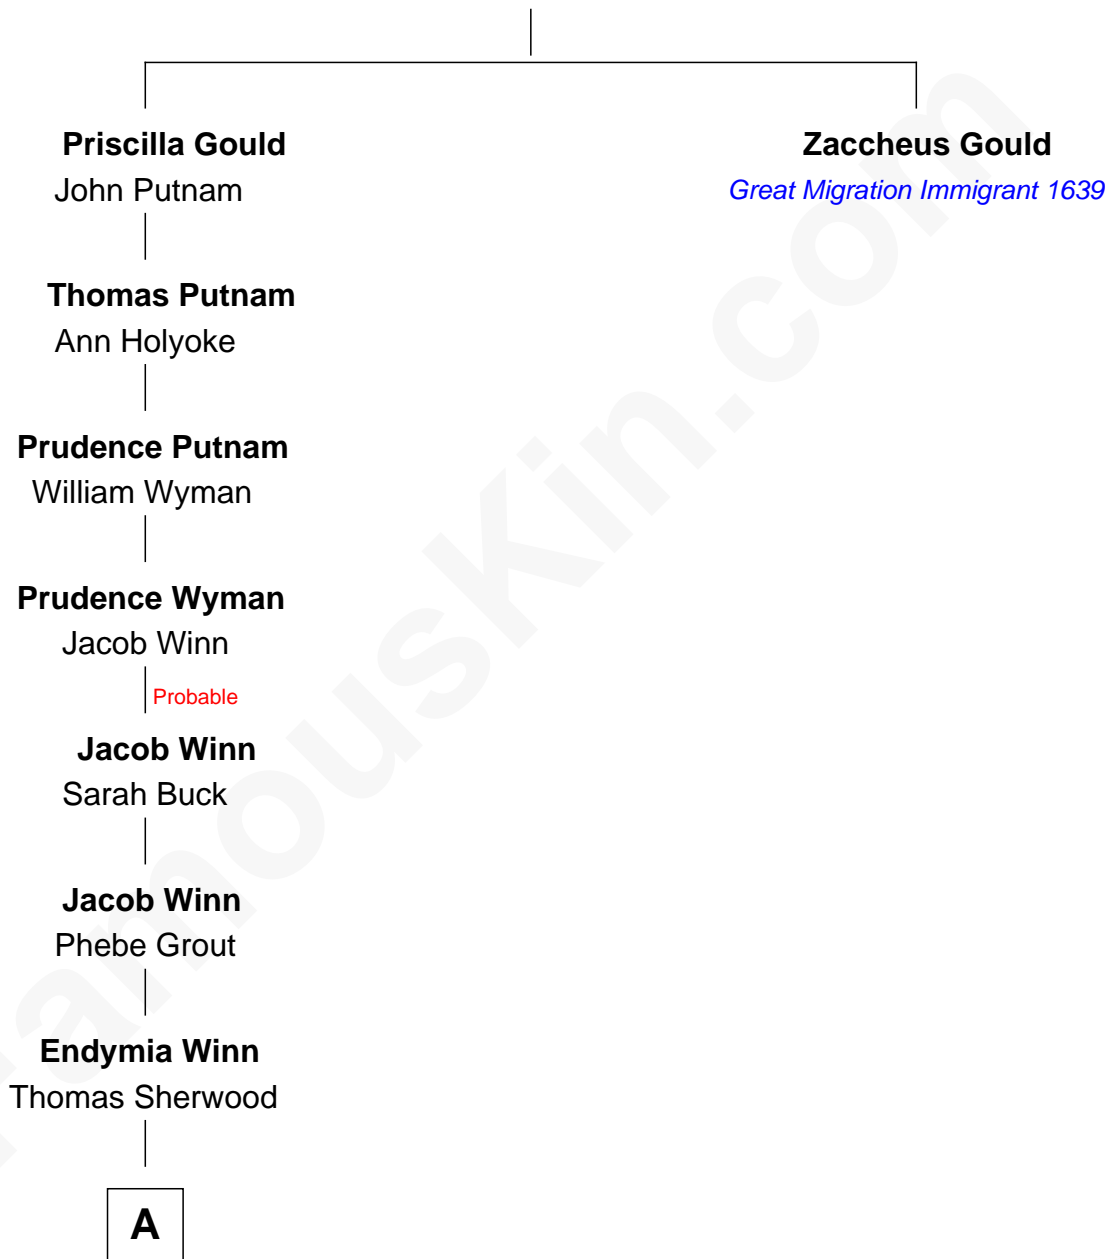

FamousKin.com Relationship Chart of

Herbert Hoover

31st U.S. President

8th great-grandnephew of

Zaccheus Gould

(c1589 - c1668) - Great Migration Immigrant 1639

Richard Gould

A

—
Lucinda Sherwood

John Minthorn

—
Theodore Minthorn

Mary Wasley

—
Hulda Randall Minthorn

Jessie Clark Hoover

—
Herbert Hoover

31st U.S. President