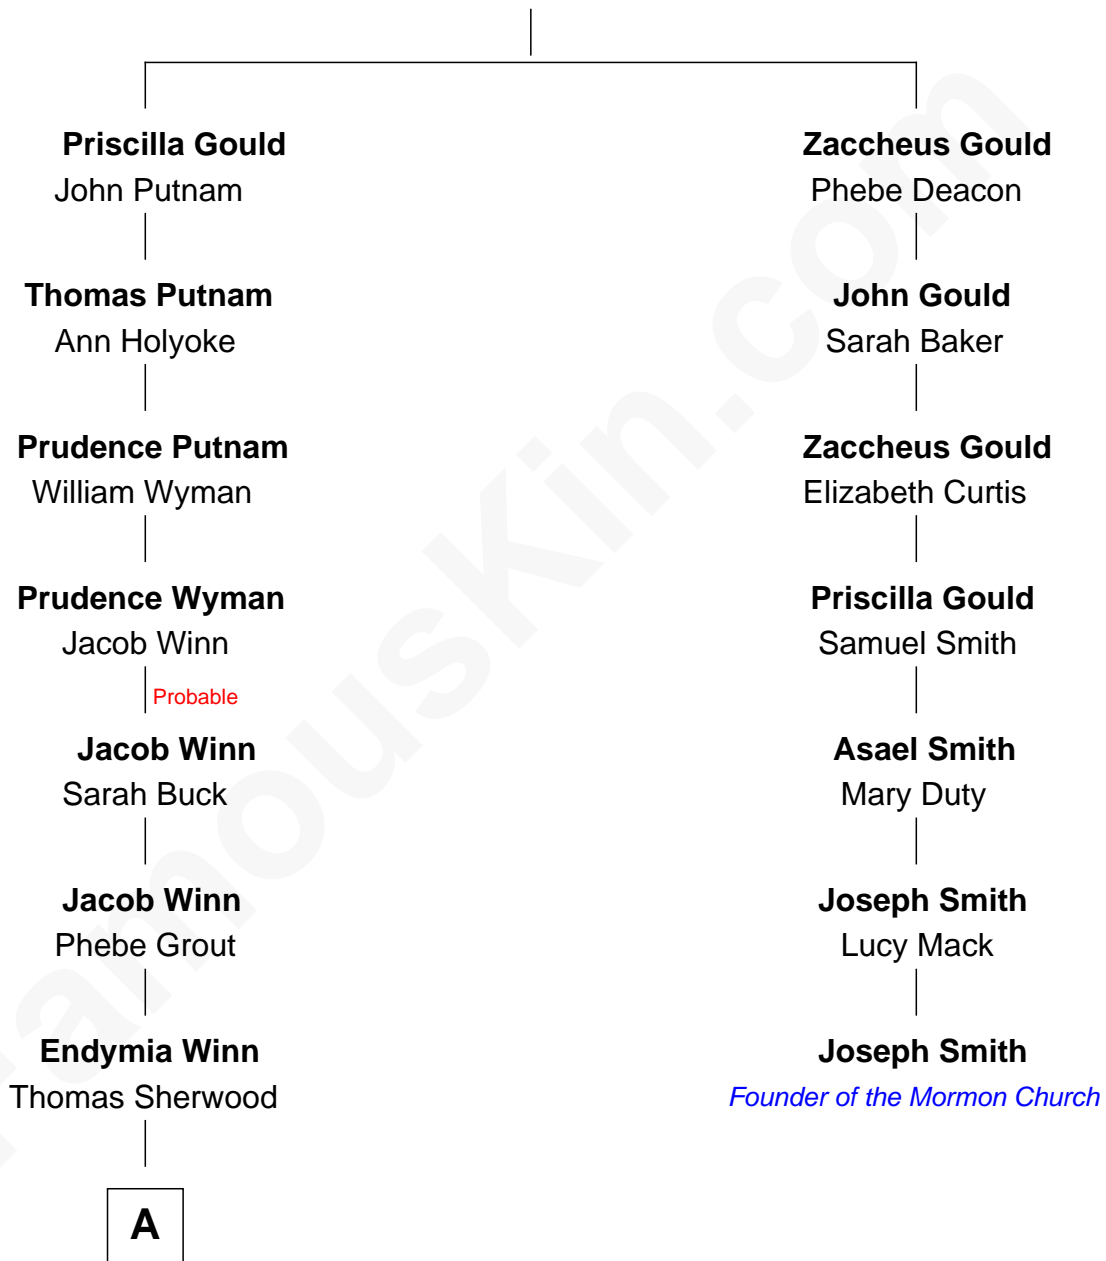

FamousKin.com Relationship Chart of

Herbert Hoover

31st U.S. President

6th cousin 4 times removed of

Joseph Smith

Founder of the Mormon Church

Richard Gould

A

—
Lucinda Sherwood

John Minthorn

—
Theodore Minthorn

Mary Wasley

—
Hulda Randall Minthorn

Jessie Clark Hoover

—
Herbert Hoover

31st U.S. President