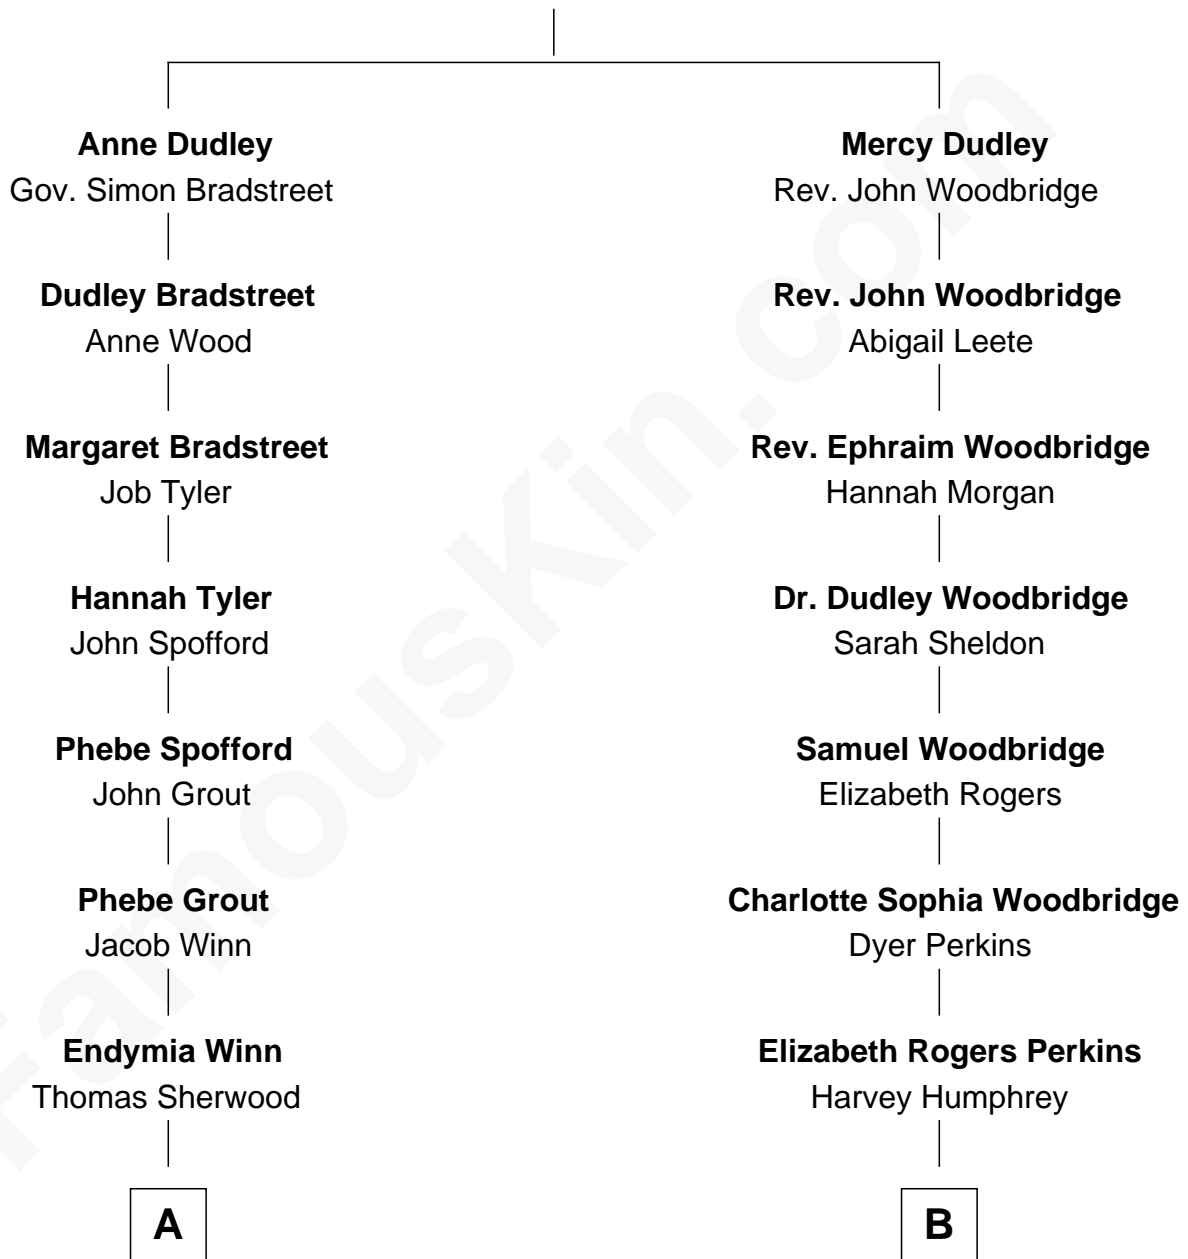

# FamousKin.com Relationship Chart of

**Herbert Hoover**

*31st U.S. President*

9th cousin 1 time removed of

**Humphrey Bogart**

*Movie Actor*

**Gov. Thomas Dudley**

Dorothy York

**A**

**Lucinda Sherwood**

John Minthorn

**Theodore Minthorn**

Mary Wasley

**Hulda Randall Minthorn**

Jessie Clark Hoover

**Herbert Hoover**

*31st U.S. President*

**B**

**John Perkins Humphrey**

Frances Dewey Churchill

**Maud Humphrey**

Dr. Belmont Deforest Bogart

**Humphrey Bogart**

*Movie Actor*