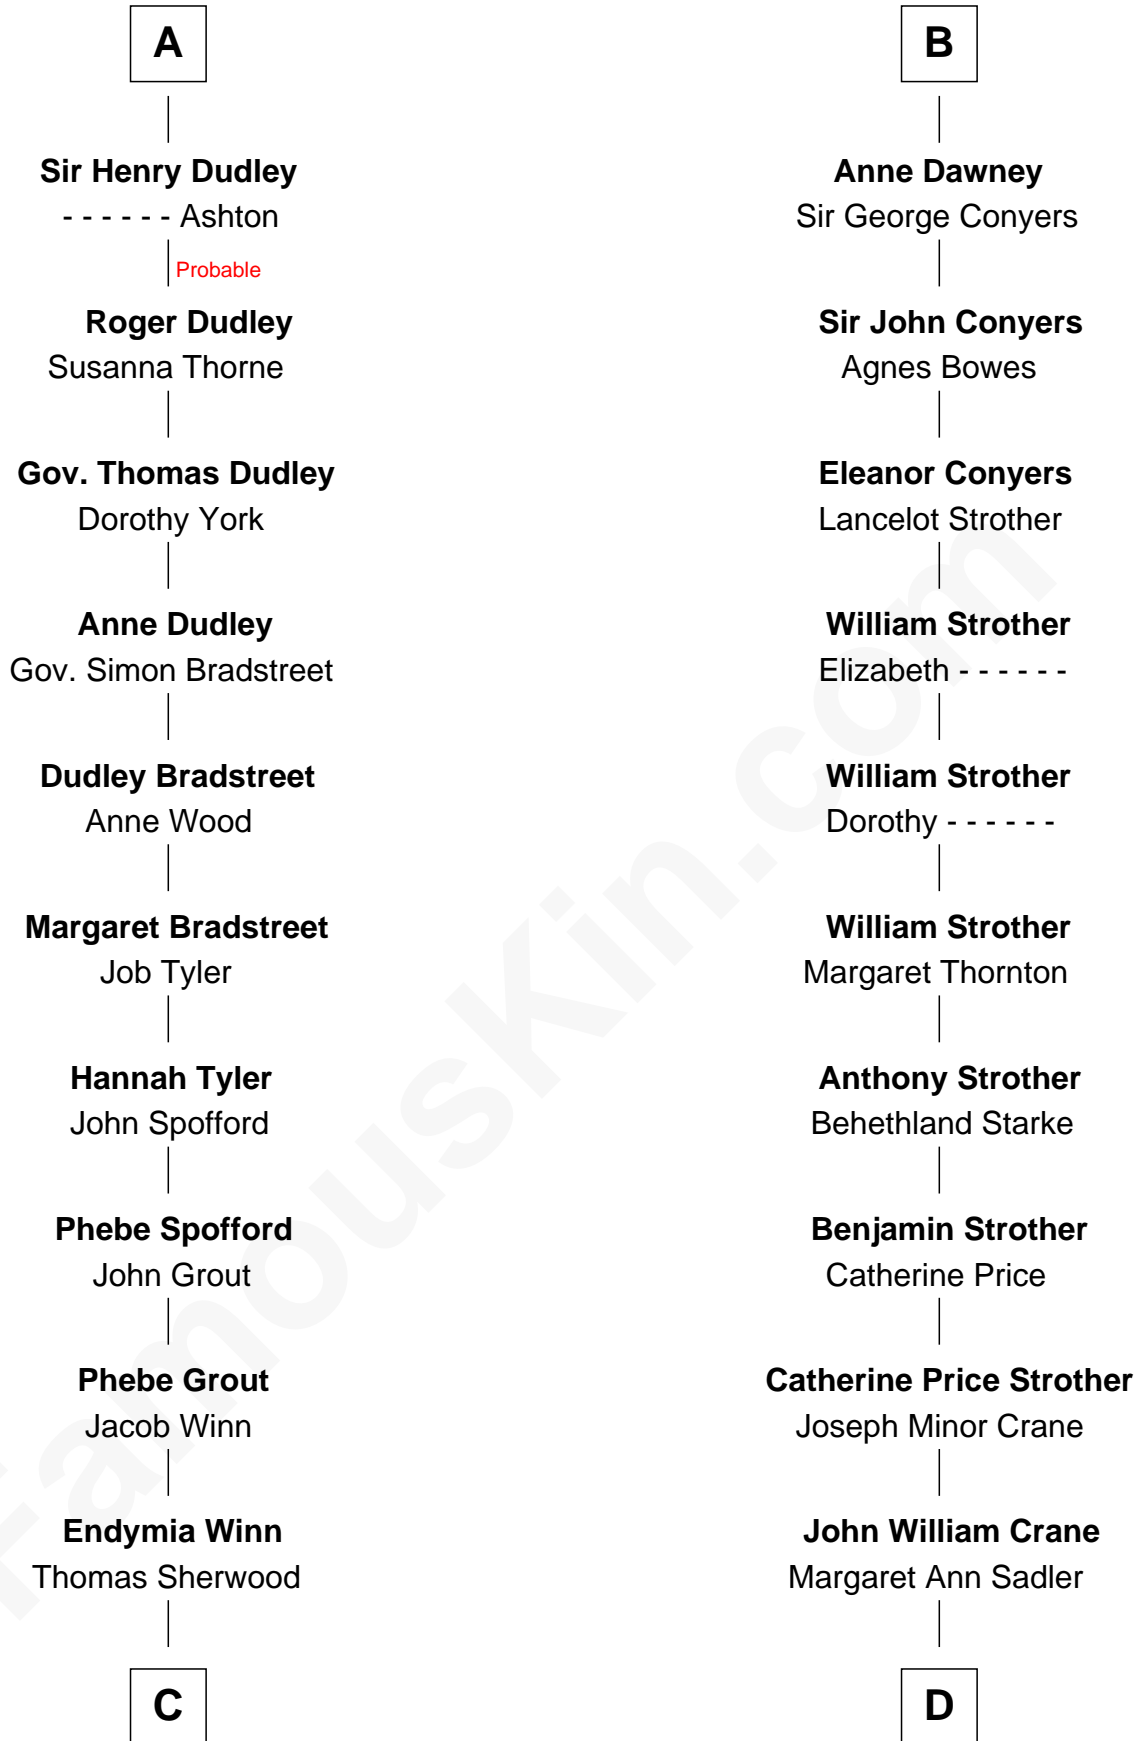

FamousKin.com Relationship Chart of

Herbert Hoover

31st U.S. President

19th cousin 1 time removed of

Randolph Scott

Movie Actor

Ralph de Stafford

C

Lucinda Sherwood

John Minthorn

Theodore Minthorn

Mary Wasley

Hulda Randall Minthorn

Jessie Clark Hoover

Herbert Hoover

31st U.S. President

D

Joseph Minor Crane

Lavinia Lionberger

Lucy Lionberger Crane

George Grant Scott

Randolph Scott

Movie Actor

FamousKin.com