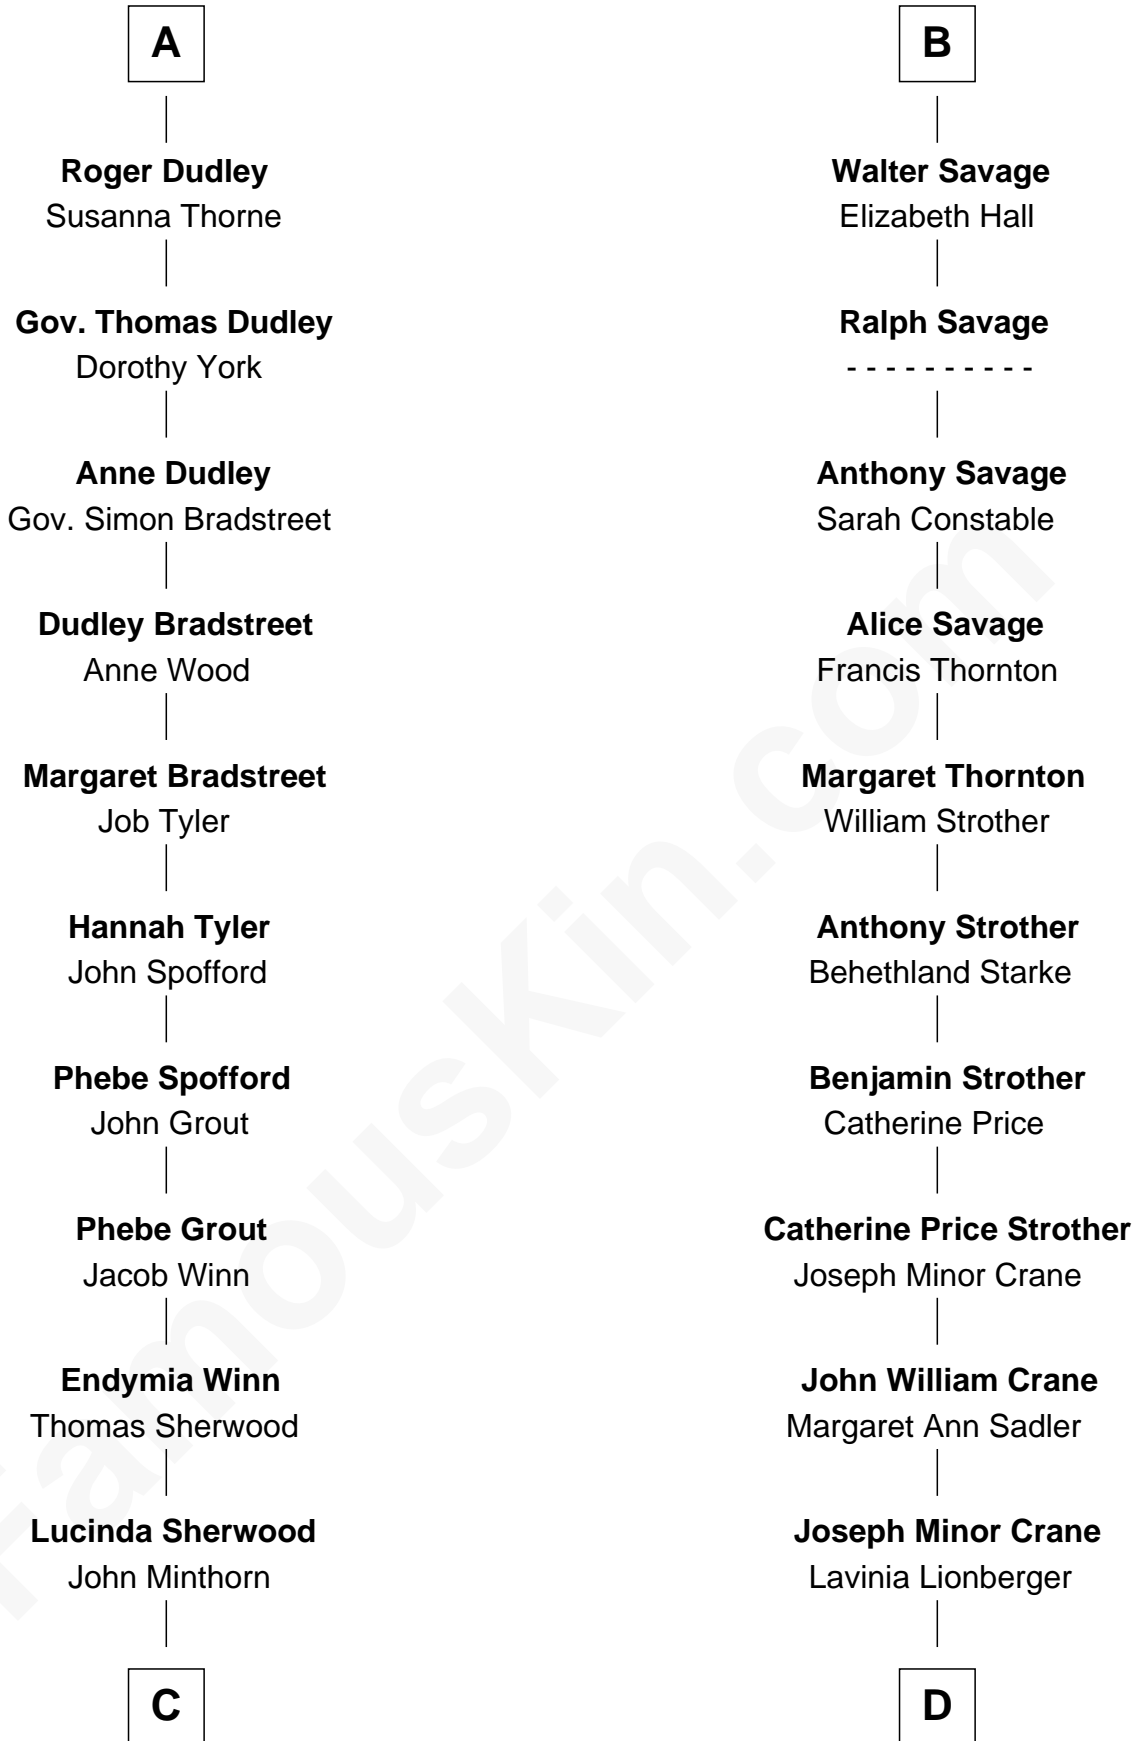

# FamousKin.com Relationship Chart of

**Herbert Hoover**

*31st U.S. President*

18th cousin 1 time removed of

**Randolph Scott**

*Movie Actor*

**Richard Fitzalan**  
Eleanor Plantagenet

**Alice Fitzalan**  
Sir Thomas de Holand

**Eleanor Holand**  
Edward Cherleton

**Joyce Cherleton**  
Sir John Tiptoft

**Joyce Tiptoft**  
Sir Edmund Sutton

**Sir Edward Sutton**  
Cecily Willoughby

**Sir John Sutton**  
Cecily Grey

**Sir Henry Dudley**  
----- Ashton

Probable

**A**

**Sir Richard Fitzalan**  
Elizabeth de Bohun

**Elizabeth Fitzalan**  
Sir Robert Goushill

**Joan Goushill**  
Sir Thomas Stanley

**Katherine Stanley**  
Sir John Savage

**Sir Christopher Savage**  
Anne Stanley

**Sir Christopher Savage**  
Anne Lygon

**Francis Savage**  
Anne Sheldon

**B**

**C**

**Theodore Minthorn**

Mary Wasley

**Hulda Randall Minthorn**

Jessie Clark Hoover