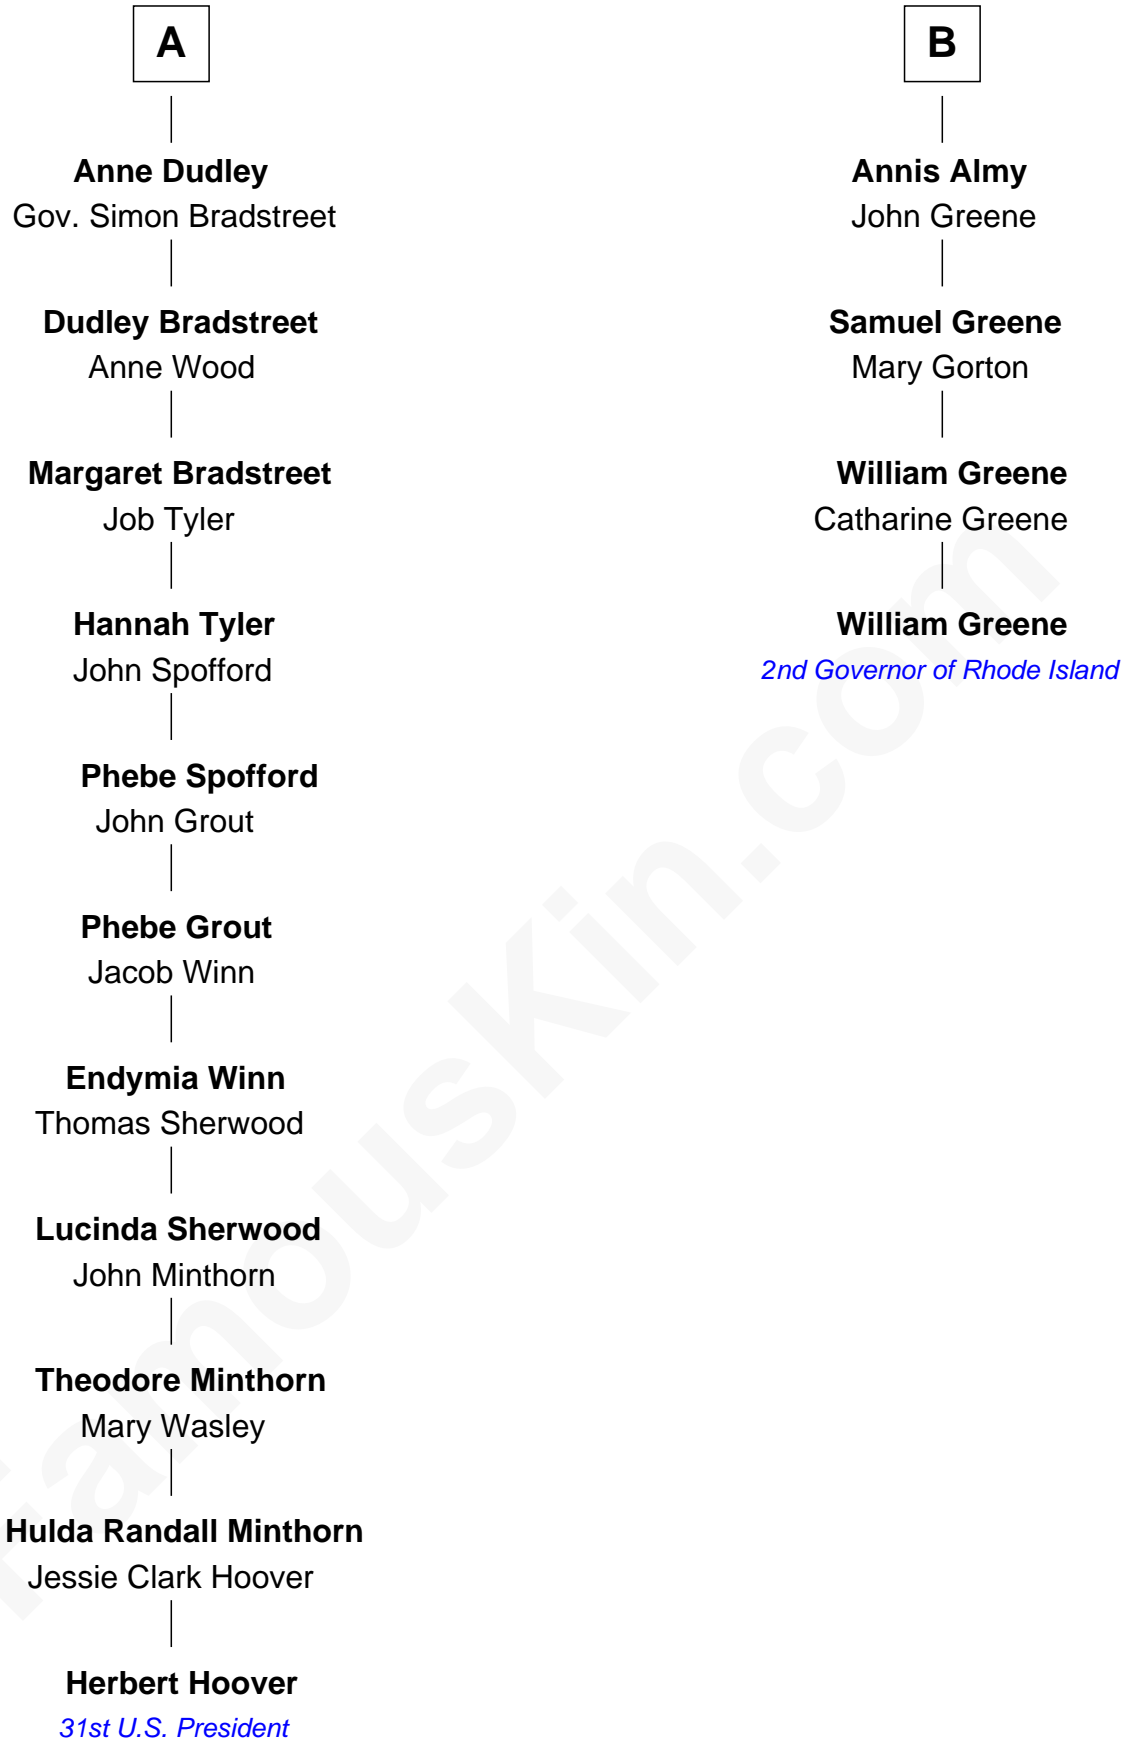

FamousKin.com Relationship Chart of

Herbert Hoover

31st U.S. President

10th cousin 7 times removed of

William Greene

2nd Governor of Rhode Island

William Greene photo by [Sarnold17](#) (CC BY-SA 3.0)