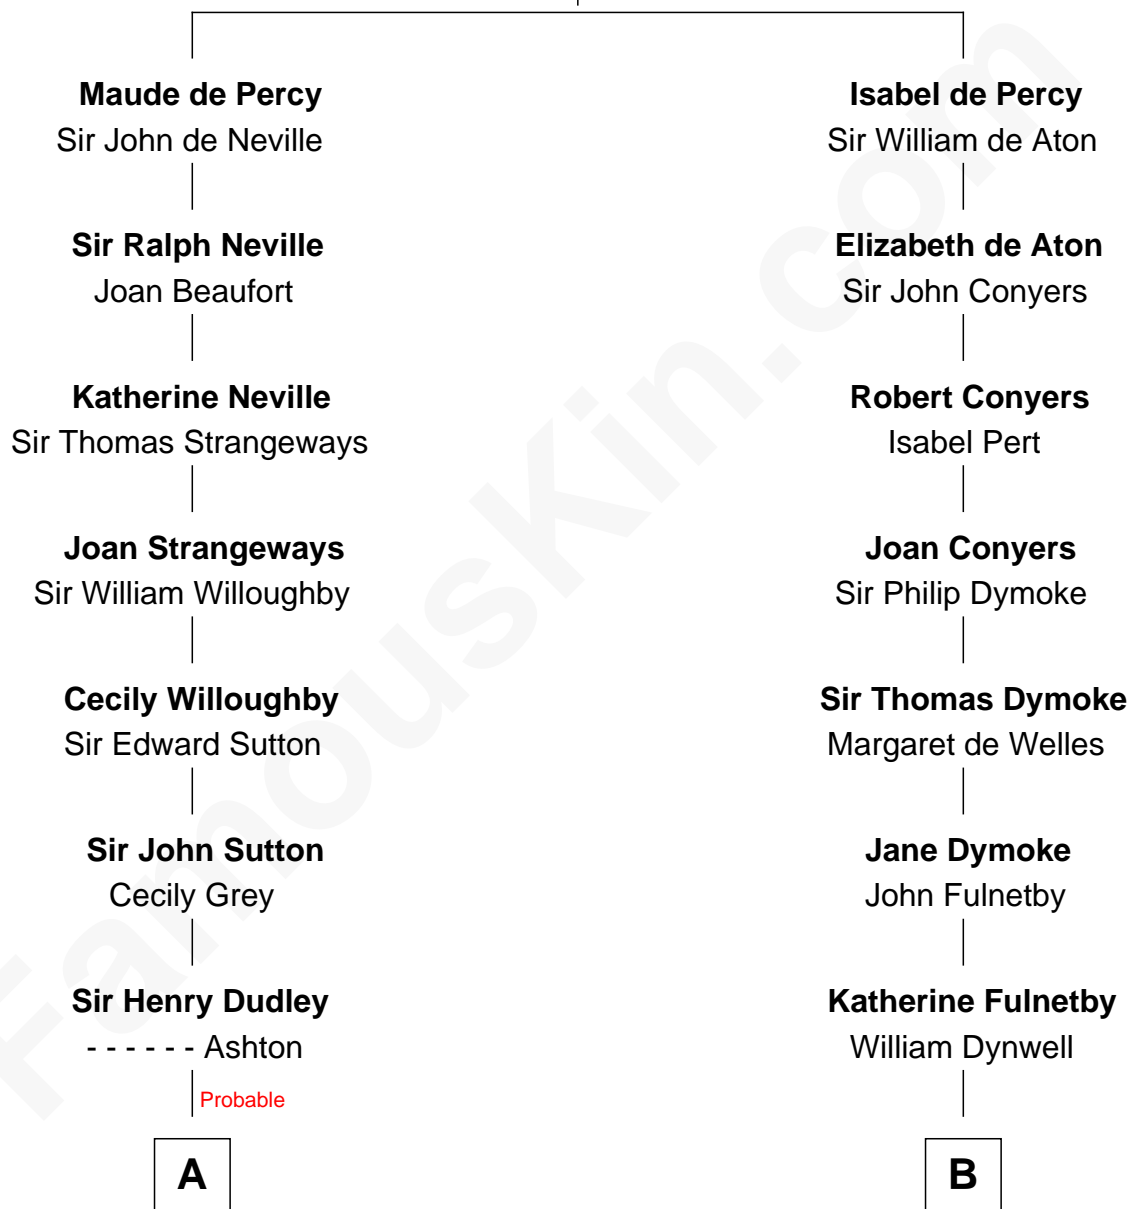

# FamousKin.com Relationship Chart of

**Herbert Hoover**

*31st U.S. President*

19th cousin of

**Ray Bradbury**

*Author of The Martian Chronicles*

**Sir Henry de Percy**

Idoine de Clifford

**C**

**Theodore Minthorn**

Mary Wasley

**Hulda Randall Minthorn**

Jessie Clark Hoover

**Herbert Hoover**

*31st U.S. President*

**D**

**Samuel Hinkston Bradbury**

Minnie Alice Davis

**Leonard Spaulding Bradbury**

Esther Marie Moberg

**Ray Bradbury**

*Author of The Martian Chronicles*

FamousKin.com