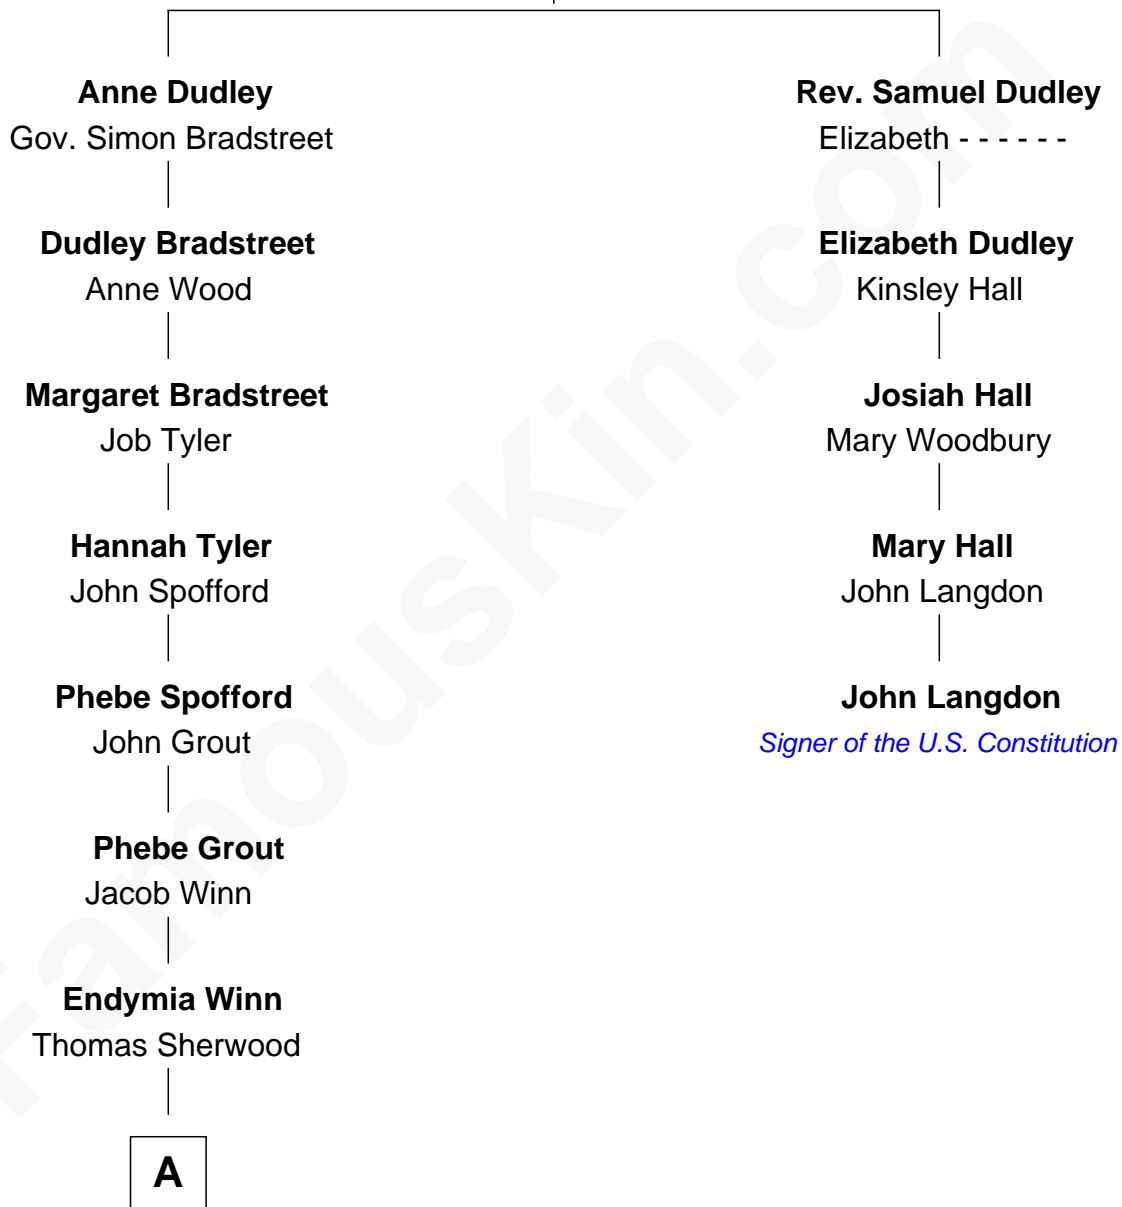

FamousKin.com Relationship Chart of

Herbert Hoover

31st U.S. President

4th cousin 6 times removed of

John Langdon

Signer of the U.S. Constitution

Gov. Thomas Dudley

Dorothy York

A

—
Lucinda Sherwood

John Minthorn

—
Theodore Minthorn

Mary Wasley

—
Hulda Randall Minthorn

Jessie Clark Hoover

—
Herbert Hoover

31st U.S. President

FamousKin.com