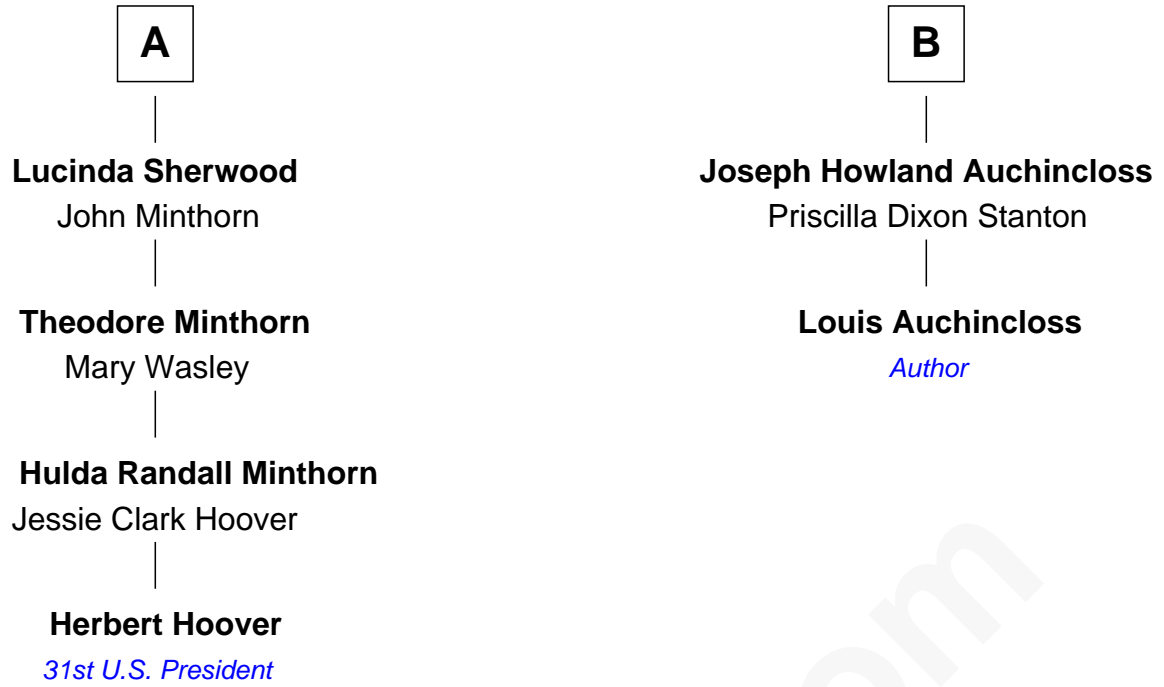

FamousKin.com Relationship Chart of

Herbert Hoover

31st U.S. President

8th cousin 2 times removed of

Louis Auchincloss

Author

Gov. Thomas Dudley

*with wife
Dorothy York*

*with wife
Katherine Deighton*

Anne Dudley
Gov. Simon Bradstreet

Gov. Joseph Dudley
Rebecca Tyng

Dudley Bradstreet
Anne Wood

Anne Dudley
John Winthrop

Margaret Bradstreet
Job Tyler

Rebecca Winthrop
Gen. Gurdon Saltonstall

Hannah Tyler
John Spofford

Sarah Saltonstall
Daniel Buck

Phebe Spofford
John Grout

Gurdon Buck
Susannah Mainwaring

Phebe Grout
Jacob Winn

Elizabeth Buck
John Auchincloss

Endymia Winn
Thomas Sherwood

John Winthrop Auchincloss
Joanna Hone Russell

A

B

FamousKin.com