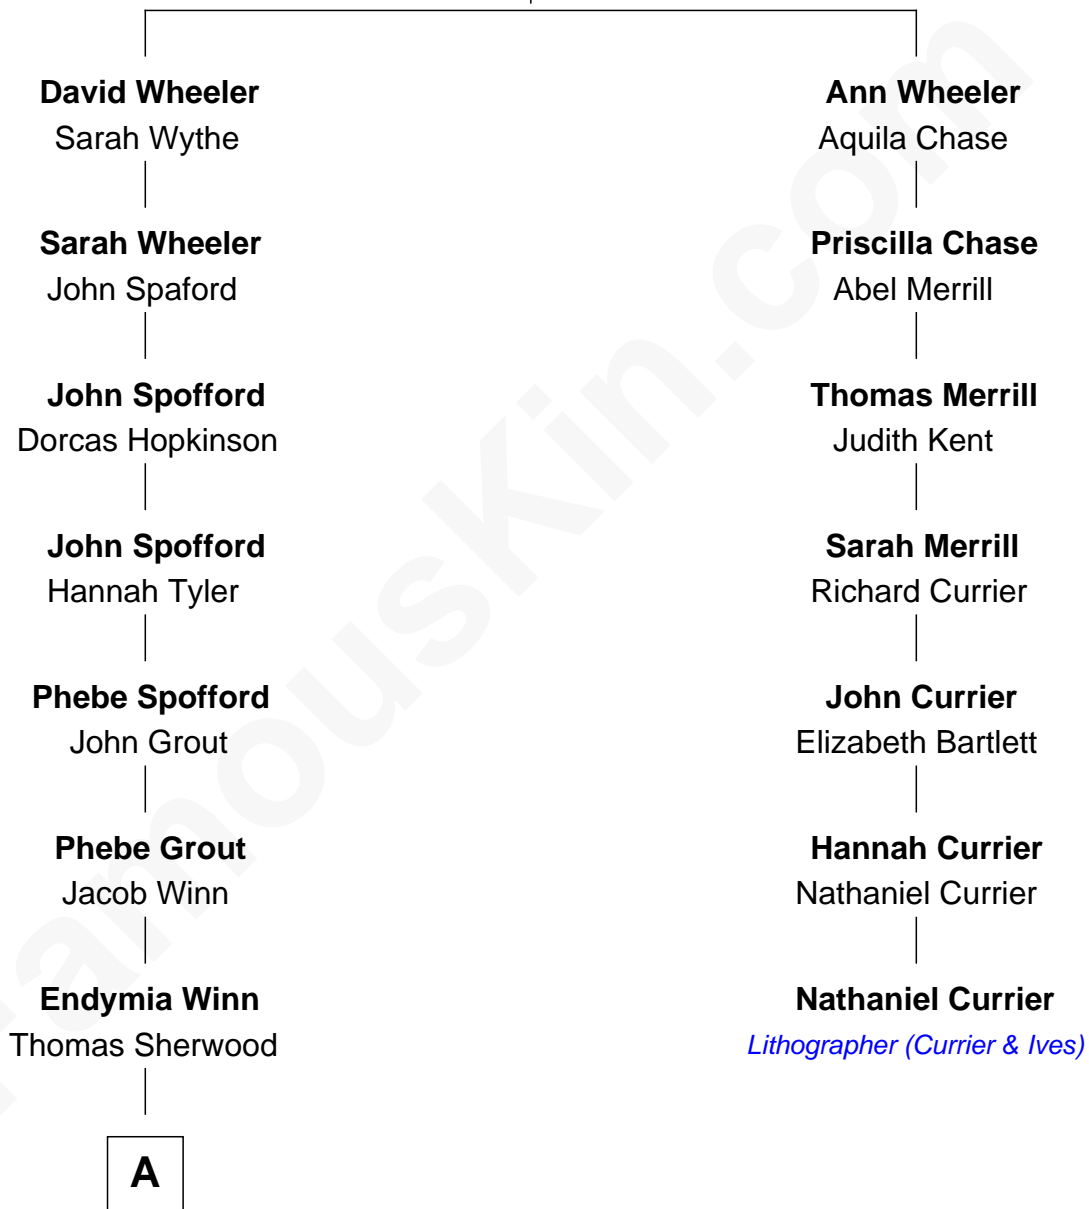

# FamousKin.com Relationship Chart of

**Herbert Hoover**

*31st U.S. President*

6th cousin 4 times removed of

**Nathaniel Currier**

*Lithographer (Currier & Ives)*

**John Wheeler**

Agnes Yeoman

**A**

—  
**Lucinda Sherwood**

John Minthorn

—  
**Theodore Minthorn**

Mary Wasley

—  
**Hulda Randall Minthorn**

Jessie Clark Hoover

—  
**Herbert Hoover**

*31st U.S. President*

FamousKin.com