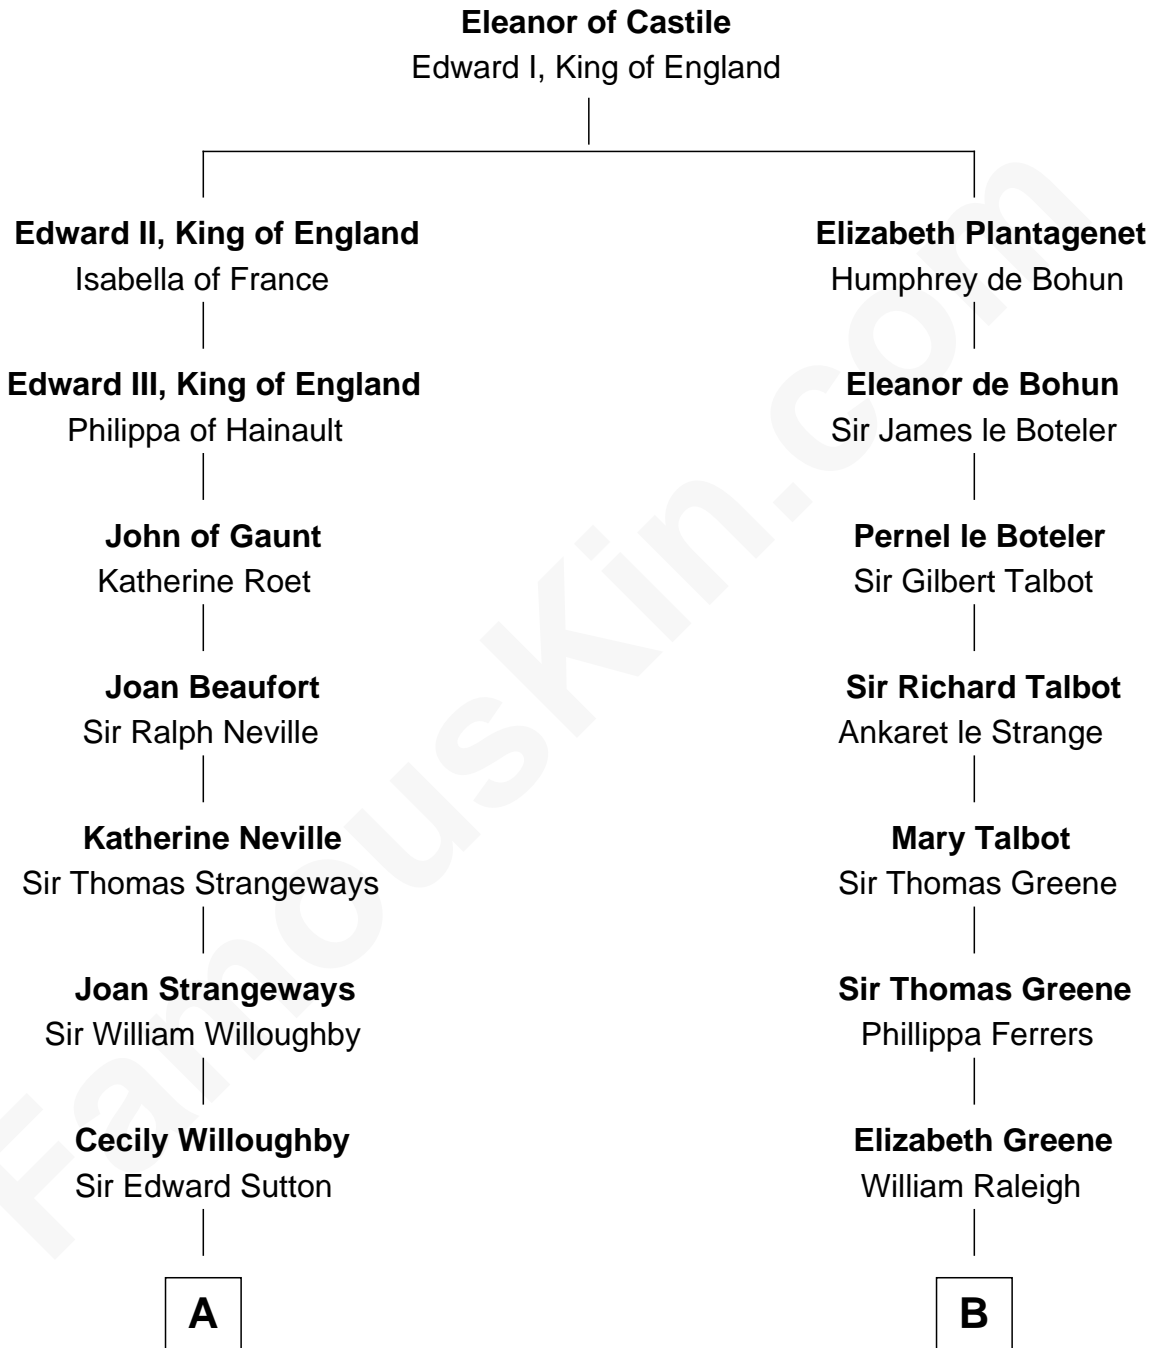

FamousKin.com Relationship Chart of

Herbert Hoover

31st U.S. President

20th cousin 1 time removed of

Shanghai Pierce

Texas Cattleman

C

Endymia Winn
Thomas Sherwood

Lucinda Sherwood
John Minthorn

Theodore Minthorn
Mary Wasley

Hulda Randall Minthorn
Jessie Clark Hoover

Herbert Hoover
31st U.S. President

D

Ambless Wilbore
Nathaniel Stoddard

Susanna Stoddard
Isaac Pearce

Jonathan D. Pearce
Hanna Phillips Head

Shanghai Pierce
Texas Cattleman