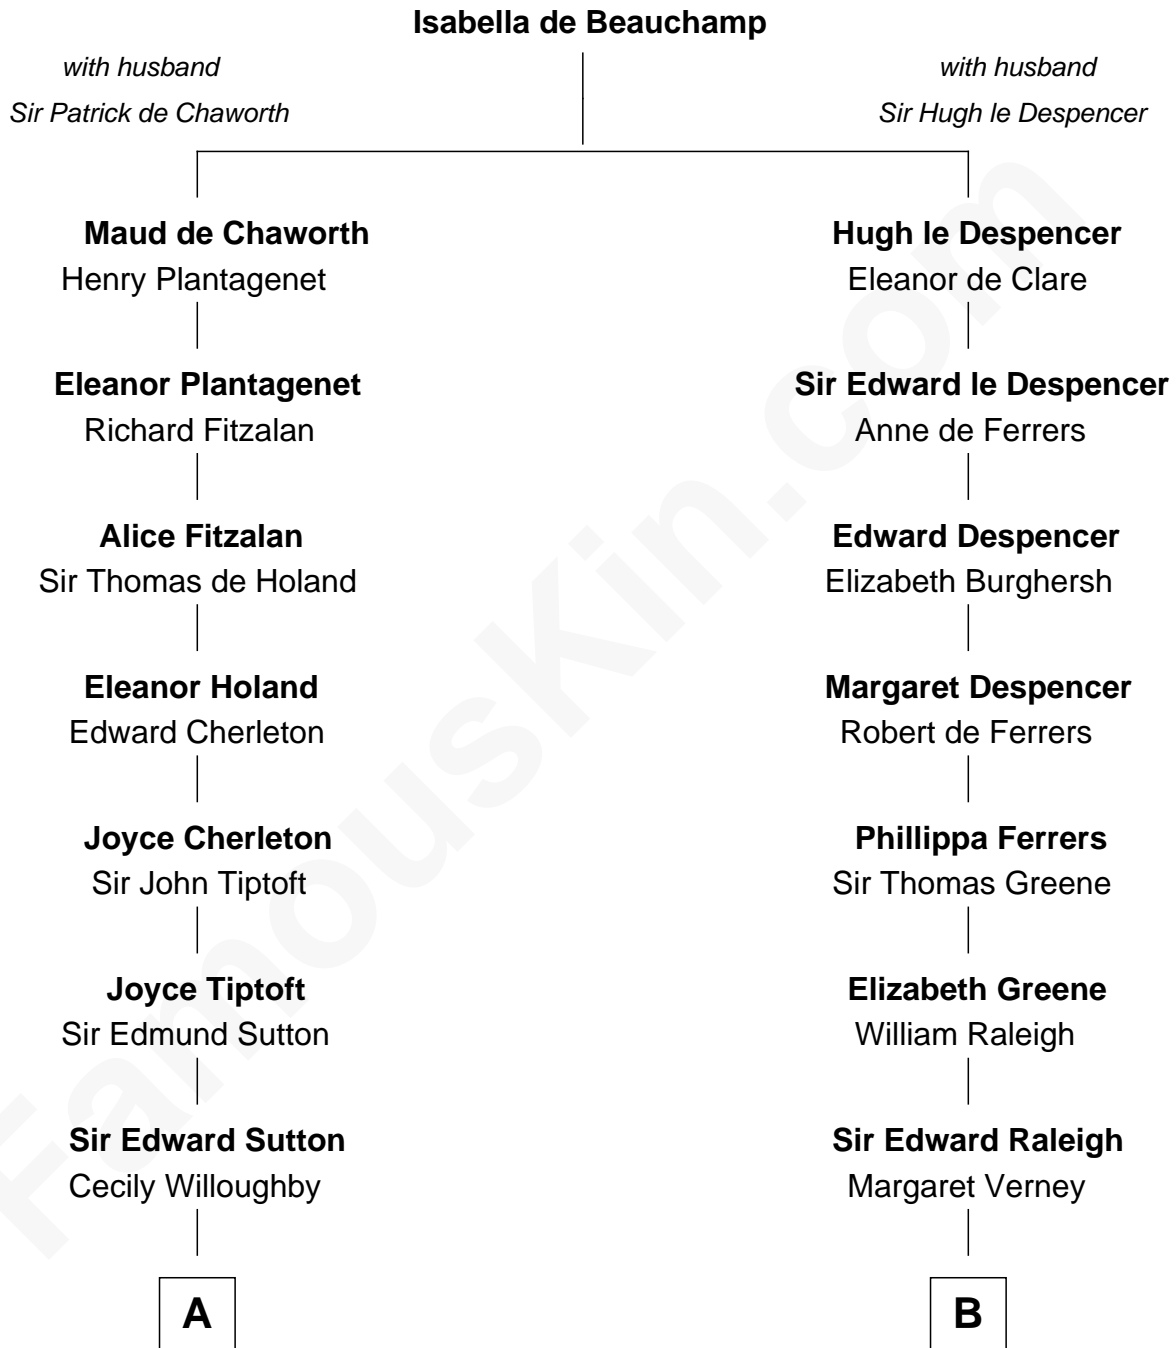

FamousKin.com Relationship Chart of

Herbert Hoover

31st U.S. President

19th cousin 2 times removed of

Shanghai Pierce

Texas Cattleman

C

Endymia Winn
Thomas Sherwood

Lucinda Sherwood
John Minthorn

Theodore Minthorn
Mary Wasley

Hulda Randall Minthorn
Jessie Clark Hoover

Herbert Hoover
31st U.S. President

D

Susanna Stoddard
Isaac Pearce

Jonathan D. Pearce
Hanna Phillips Head

Shanghai Pierce
Texas Cattleman