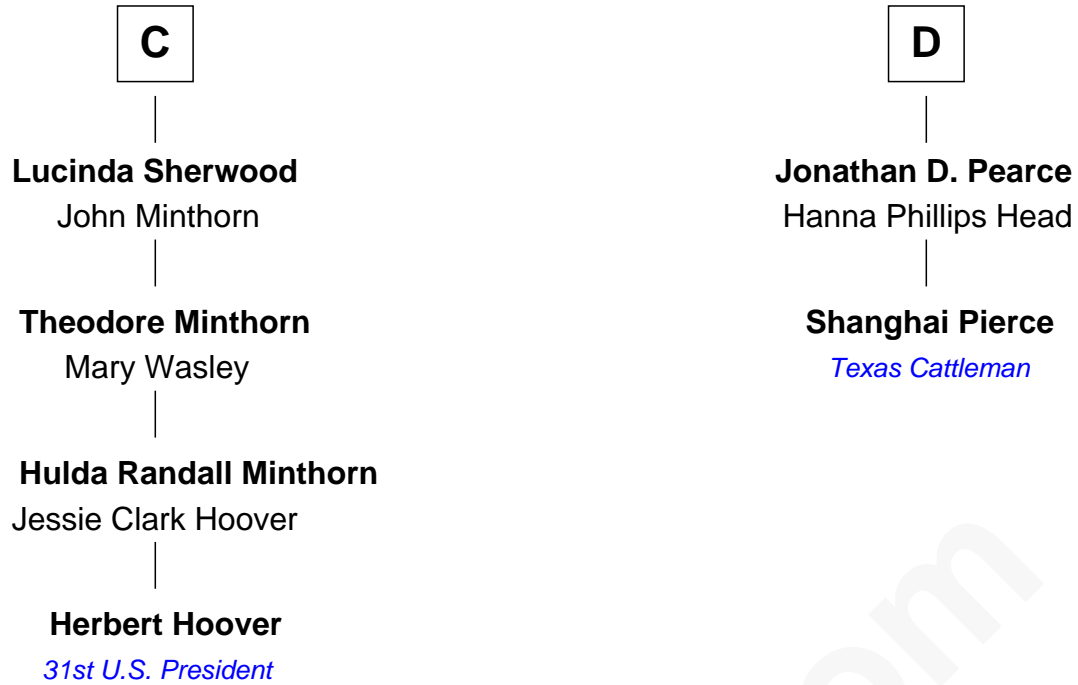

FamousKin.com Relationship Chart of

Herbert Hoover

31st U.S. President

18th cousin 2 times removed of

Shanghai Pierce

Texas Cattleman

Edmund Fitzalan

Alice de Warenne

Richard Fitzalan
Eleanor Plantagenet

Alice Fitzalan
Sir Thomas de Holand

Eleanor Holand
Edward Cherleton

Joyce Cherleton
Sir John Tiptoft

Joyce Tiptoft
Sir Edmund Sutton

Sir Edward Sutton
Cecily Willoughby

Sir John Sutton
Cecily Grey

A

Mary Fitzalan
John le Strange

Ankaret le Strange
Sir Richard Talbot

Mary Talbot
Sir Thomas Greene

Sir Thomas Greene
Phillippa Ferrers

Elizabeth Greene
William Raleigh

Sir Edward Raleigh
Margaret Verney

Sir Edward Raleigh
Anne Chamberlayne

B

FamousKin.com