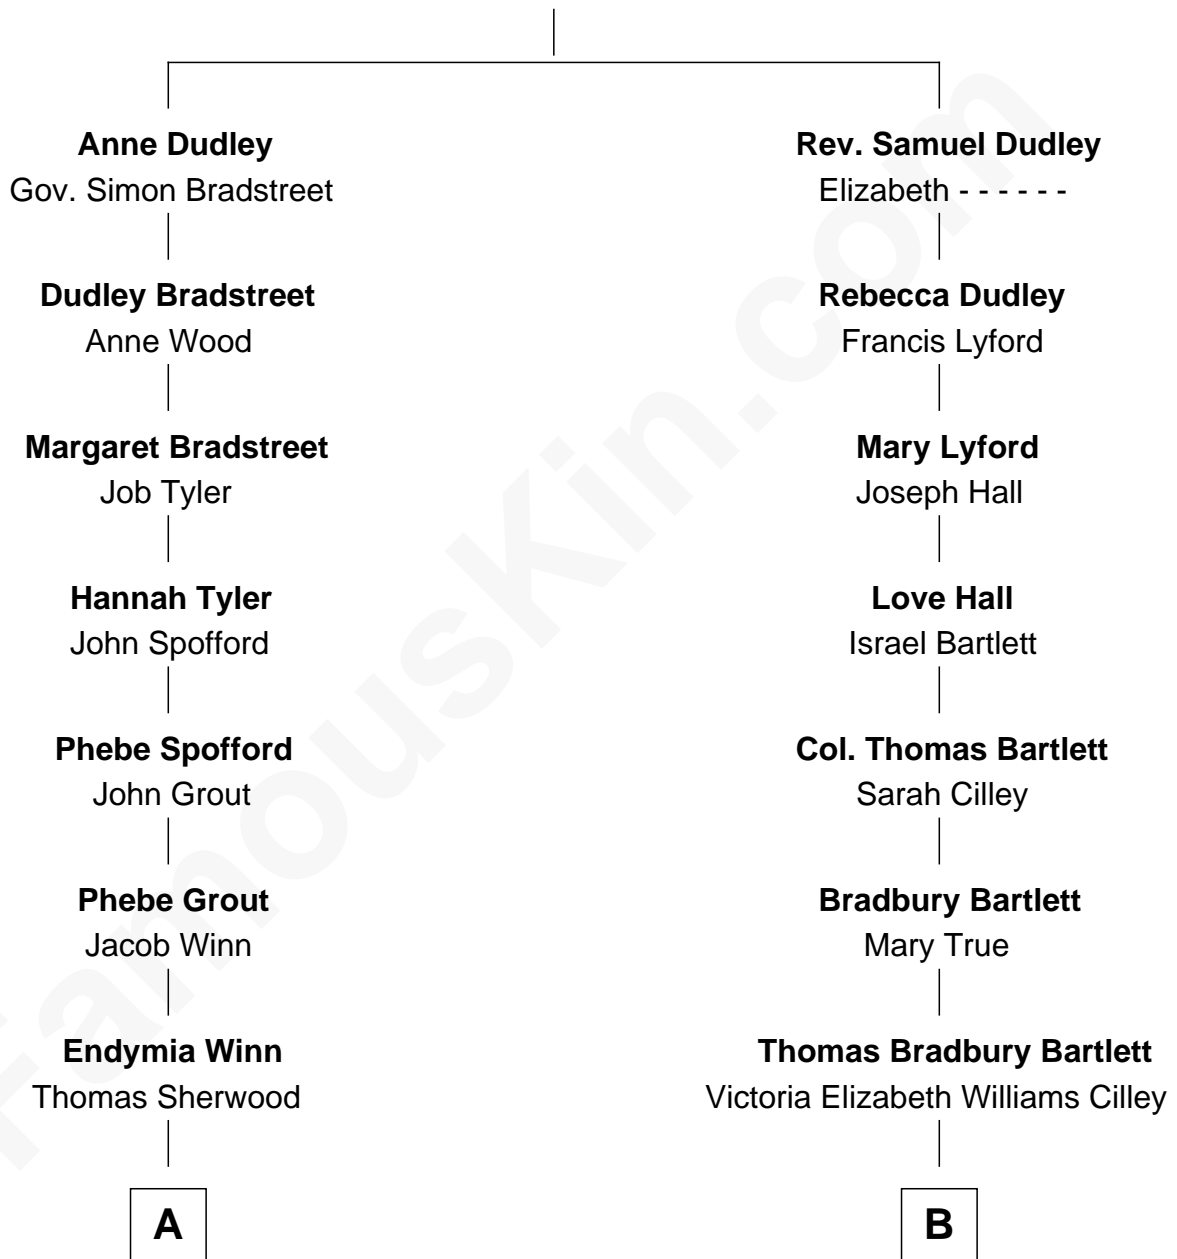

# FamousKin.com Relationship Chart of

**Herbert Hoover**

*31st U.S. President*

9th cousin 1 time removed of

**Alan Shepard**

*Mercury and Apollo Astronaut*

**Gov. Thomas Dudley**

Dorothy York

**A**

**Lucinda Sherwood**

John Minthorn

**Theodore Minthorn**

Mary Wasley

**Hulda Randall Minthorn**

Jessie Clark Hoover

**Herbert Hoover**

*31st U.S. President*

**B**

**Annie Elizabeth Bartlett**

Frederick Johnson Shepard

**Alan Bartlett Shepard**

Pauline Renza Emerson

**Alan Shepard**

*Mercury and Apollo Astronaut*