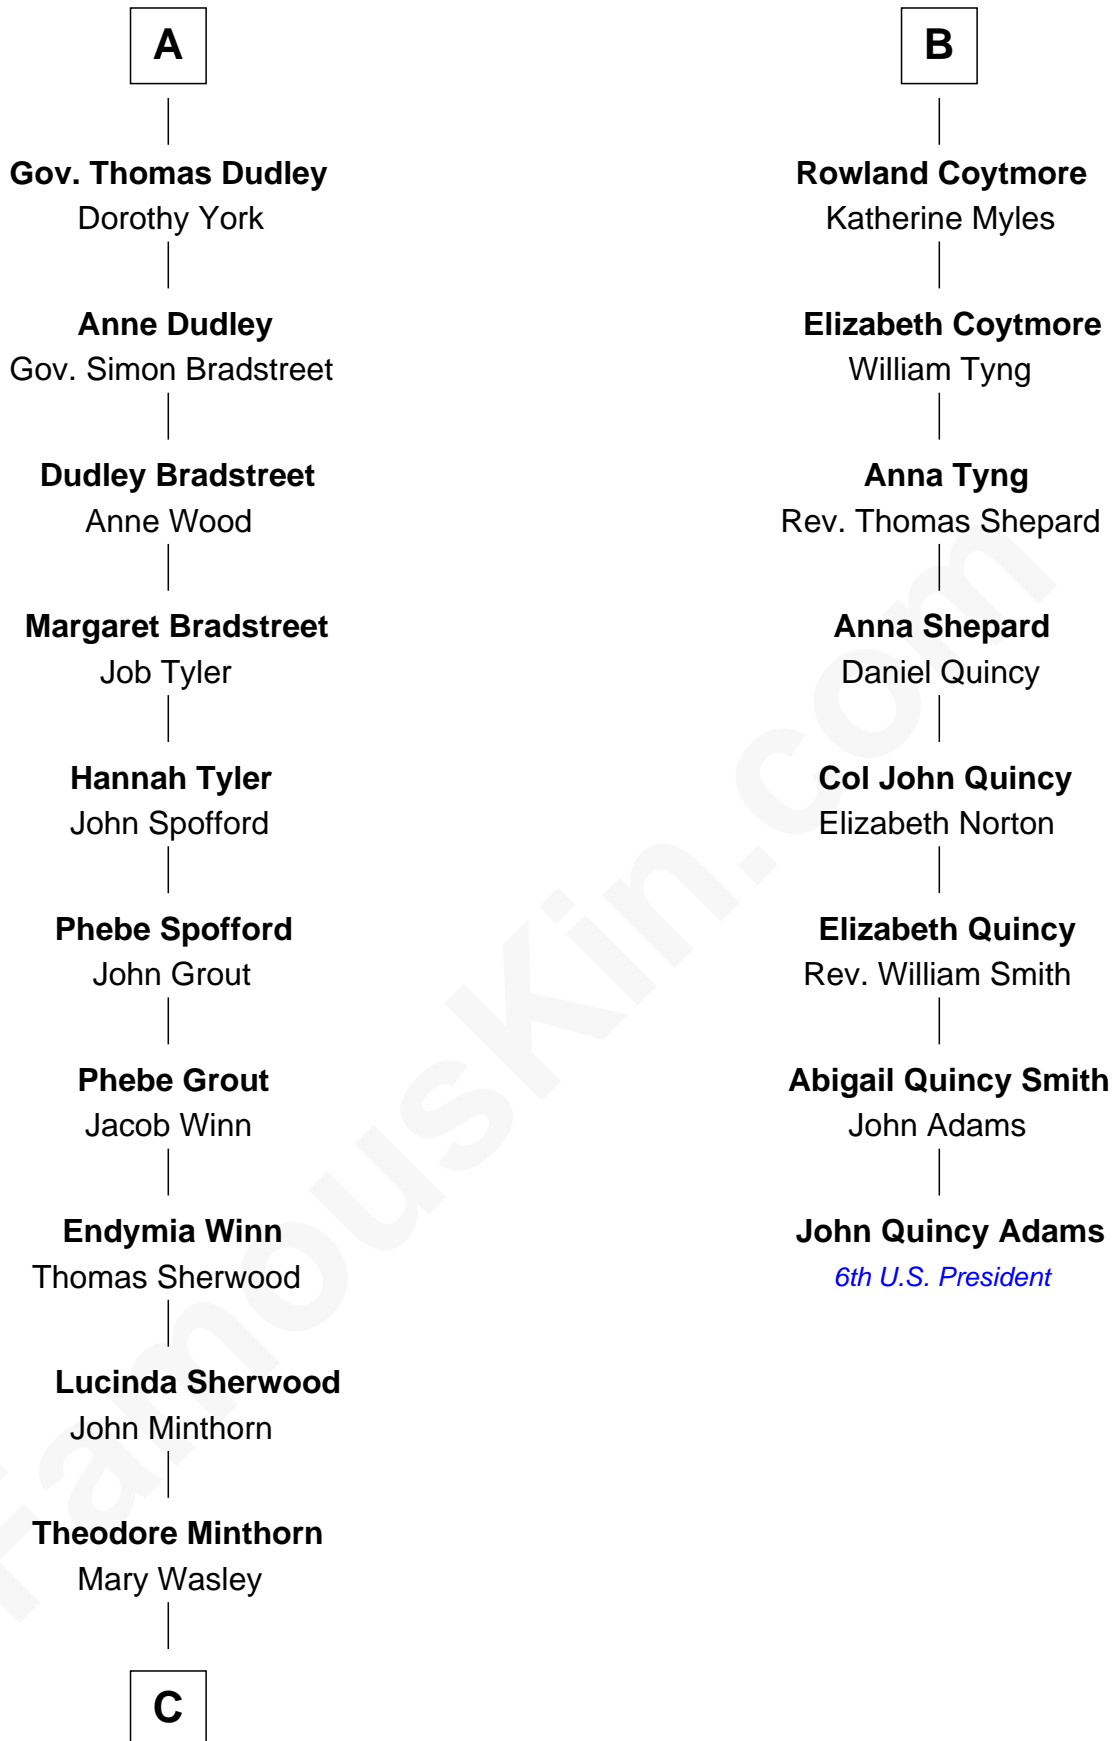

FamousKin.com Relationship Chart of

Herbert Hoover

31st U.S. President

14th cousin 4 times removed of

John Quincy Adams

6th U.S. President

John of Gaunt

Katherine Roet

C

—
Hulda Randall Minthorn

Jessie Clark Hoover

—
Herbert Hoover

31st U.S. President

FamousKin.com